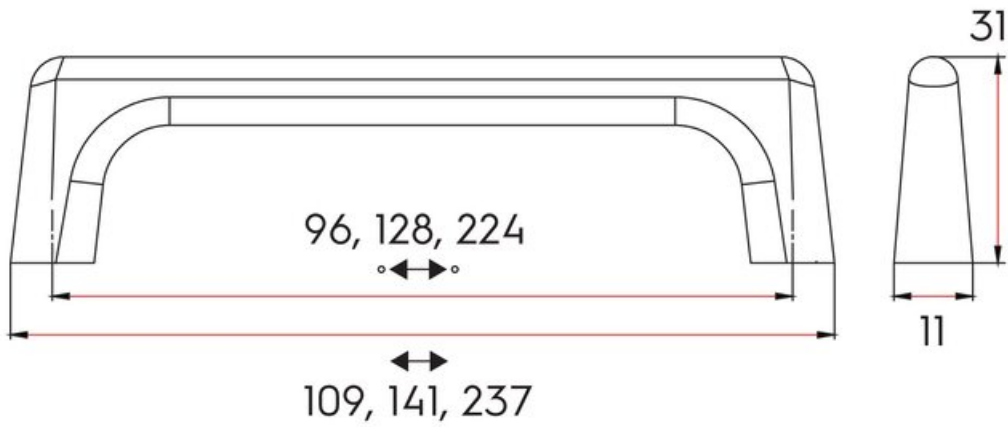

Technical Documents

View this product online at <https://marathonhardware.com/pd/9612-96-CYM>