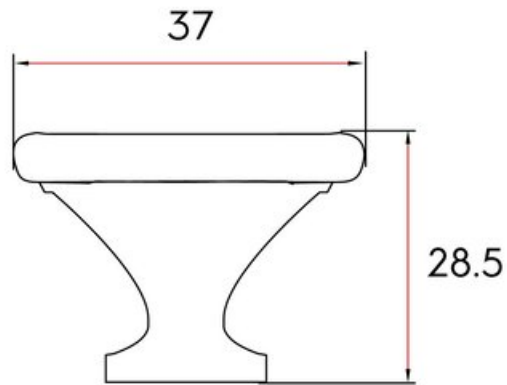

Technical Documents

View this product online at <https://marathonhardware.com/pd/9621-CYM>