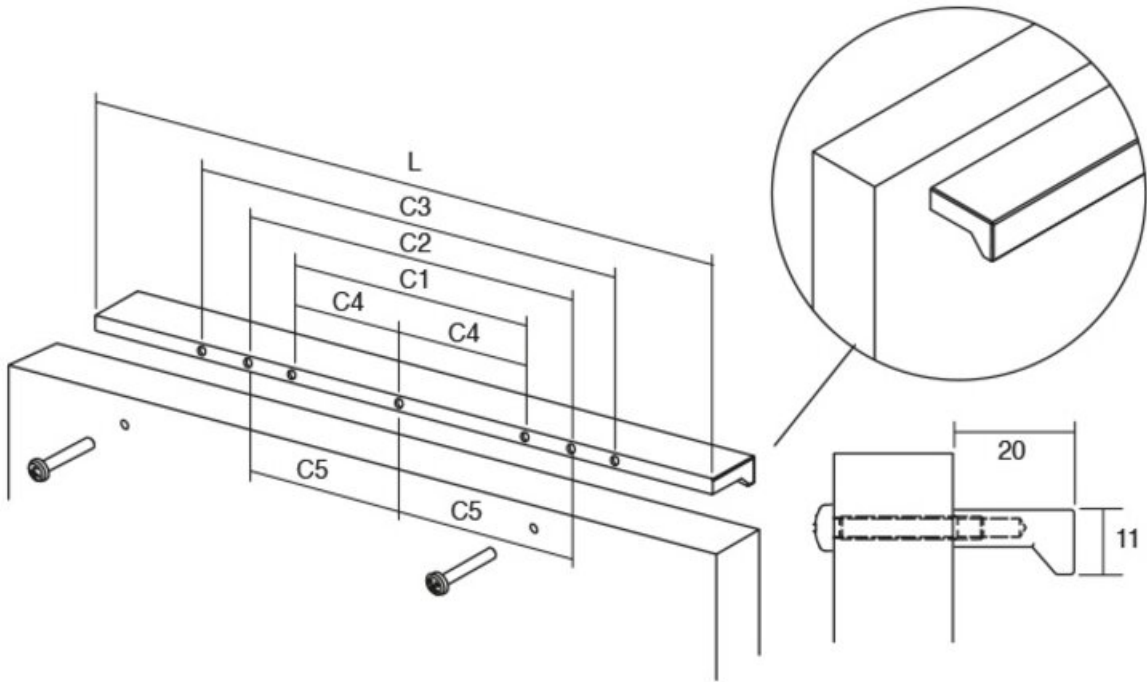

Technical Documents

View this product online at <https://marathonhardware.com/pd/V0077128L29>