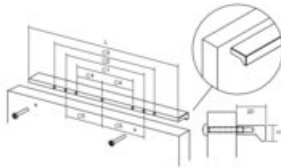

Technical Documents

ANGLE 0077

View this product online at <https://marathonhardware.com/pd/V0077128L29>