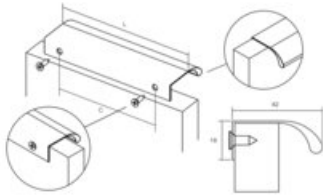

Technical Documents

ALUMINIUM

ONA 0372
Image: Front & Back

View this product online at <https://marathonhardware.com/pd/V0372128L29>