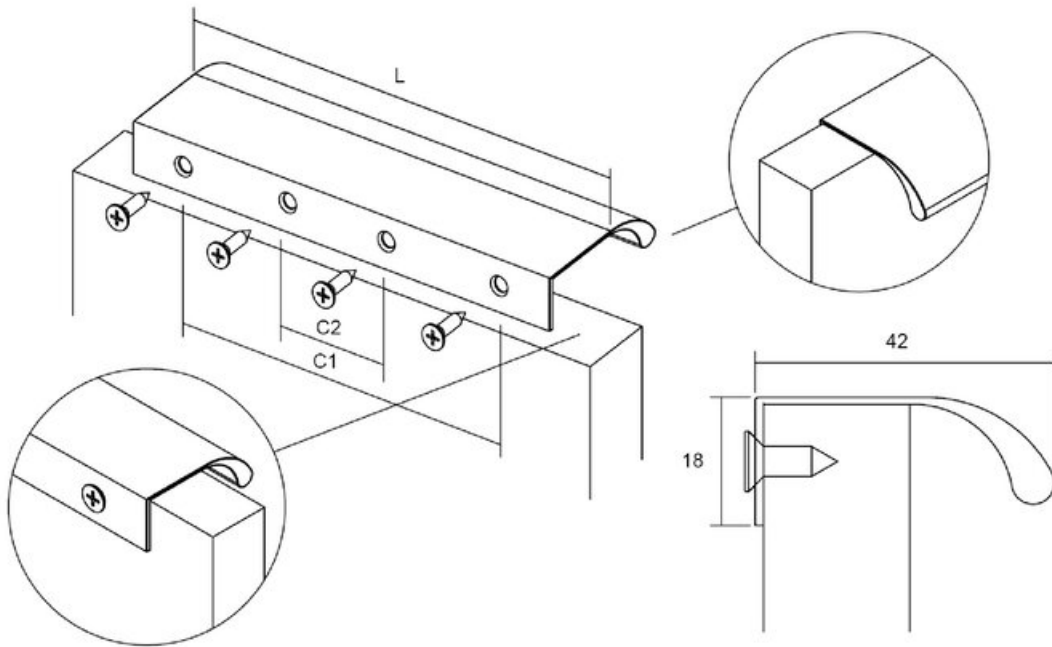

Technical Documents

View this product online at <https://marathonhardware.com/pd/V0372128L29>