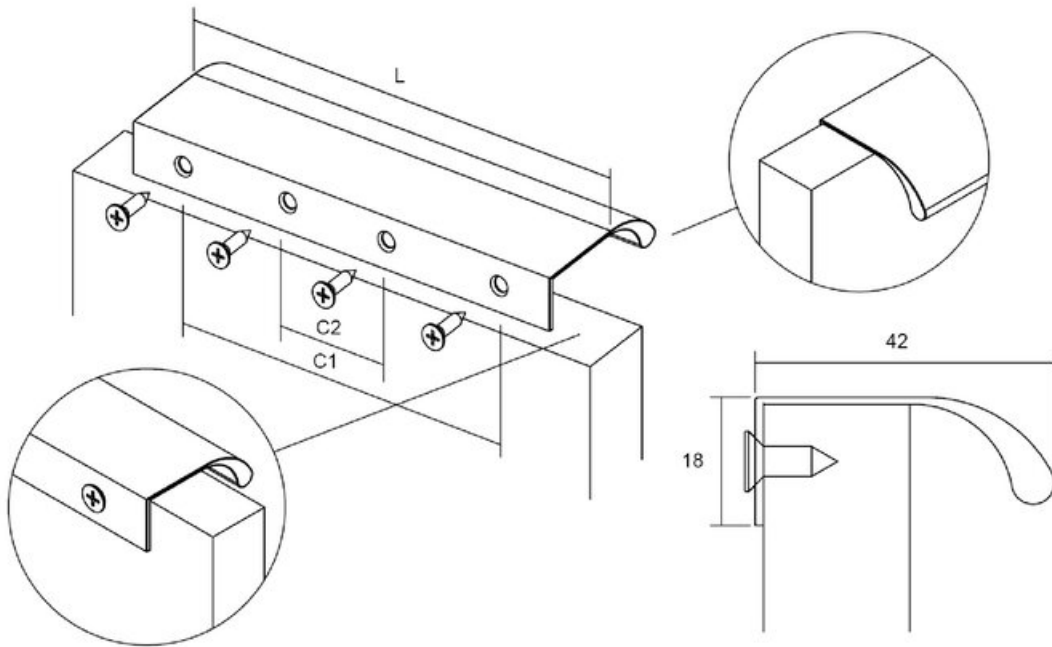

Technical Documents

View this product online at <https://marathonhardware.com/pd/V0372544L29>