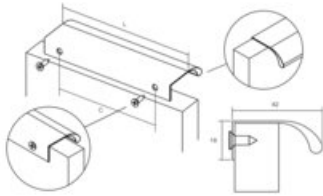

Technical Documents

ALUMINIUM

ONA 0372
Image: Front & Top

View this product online at <https://marathonhardware.com/pd/V0372544L29>