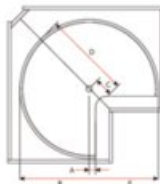

- Matches 2 industry standard drawer wall colours - White & Anthracite Grey
- Available in 3 sizes - 610mm (24"), 711mm (28") & 813mm (32")
- Chrome telescopic pole from 546mm (21-1/2") to 838mm (33")
- Memory stop at door opening
- ANSI/BHMA A156.9-2003 - American National Standard for Cabinet Hardware - test 4.12. standards

### Lazy Susan Ordering Guide

Width	Part#	Finish
610mm (24")	04-1524-AG	Anthracite
610mm (24")	04-1524-WH	White
711mm (28")	04-1528-AG	Anthracite
711mm (28")	04-1528-WH	White
813mm (32")	04-1532-AG	Anthracite
813mm (32")	04-1532-WH	White