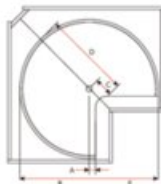

Product Features:

- Matches 2 industry standard drawer wall colours
- White & Anthracite Grey
- Available in 2 sizes - 610mm (24") & 711mm (28")
- Chrome telescopic pole from
546mm (21-1/2") to 838mm (33")
- Memory stop at door opening
- ANSI/BHMA A156.9-2003 - American National
Standard for Cabinet Hardware - test 4.12. standards

- Matches 2 industry standard drawer wall colours - White & Anthracite Grey
- Available in 3 sizes - 610mm (24"), 711mm (28") & 813mm (32")
- Chrome telescopic pole from 546mm (21-1/2") to 838mm (33")
- Memory stop at door opening
- ANSI/BHMA A156.9-2003 - American National Standard for Cabinet Hardware - test 4.12. standards

What's In the Box

- Top mounting support
- Pole assembly
- Shelf hub
- Shelf support
- Plastic shelf x2
- Lower mounting support

Lazy Susan Ordering Guide

Width	Part#	Finish
610mm (24")	04-1524-AG	Anthracite
610mm (24")	04-1524-WH	White
711mm (28")	04-1528-AG	Anthracite
711mm (28")	04-1528-WH	White
813mm (32")	04-1532-AG	Anthracite
813mm (32")	04-1532-WH	White

Lazy Susan Dimensions

Shelf	Item #	A	B	C	D	E
24" Kidney	04-1524-xx	2 1/8"	14 1/8"	3 1/8"	15 1/8"	9 1/8"
28" Kidney	04-1528-xx	2 1/8"	16 1/8"	3 1/8"	17 1/8"	11 1/8"
32" Kidney	04-1532-xx	2 1/8"	18 1/8"	3 1/8"	19 1/8"	13 1/8"