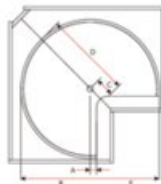

Product Features:

- Matches 2 industry standard drawer wall colours
- White & Anthracite Grey
- Available in 2 sizes - 610mm (24") & 711mm (28")
- Chrome telescopic pole from
546mm (21-1/2") to 838mm (33")
- Memory stop at door opening
- ANSI/BHMA A156.9-2003 - American National
Standard for Cabinet Hardware - test 4.12. standards

- Matches 2 industry standard drawer wall colours - White & Anthracite Grey
- Available in 3 sizes - 610mm (24"), 711mm (28") & 813mm (32")
- Chrome telescopic pole from 546mm (21-1/2") to 838mm (33")
- Memory stop at door opening
- ANSI/BHMA A156.9-2003 - American National Standard for Cabinet Hardware - test 4.12. standards

What's In the Box

- Top mounting support
- Pole assembly
- Shelf hub
- Shelf support
- Plastic shelf x2
- Lower mounting support

Lazy Susan Ordering Guide

Width	Part#	Finish
610mm (24")	04-1524-AG	Anthracite
610mm (24")	04-1524-WH	White
711mm (28")	04-1528-AG	Anthracite
711mm (28")	04-1528-WH	White
813mm (32")	04-1532-AG	Anthracite
813mm (32")	04-1532-WH	White

Lazy Susan Dimensions

Shelf	Item #	A	B	C	D	E
24" Kidney	04-1524-xx	2 1/8"	14 1/8"	3 1/8"	15 1/8"	9 1/8"
28" Kidney	04-1528-xx	2 1/8"	16 1/8"	3 1/8"	17 1/8"	11 1/8"
32" Kidney	04-1532-xx	2 1/8"	18 1/8"	3 1/8"	19 1/8"	13 1/8"