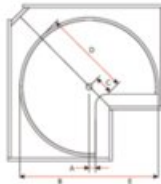

Lazy Susan Ordering Guide

Width	Part#	Finish
610mm (24")	04-1524-AG	Anthracite
610mm (24")	04-1524-WH	White
711mm (28")	04-1528-AG	Anthracite
711mm (28")	04-1528-WH	White
813mm (32")	04-1532-AG	Anthracite
813mm (32")	04-1532-WH	White