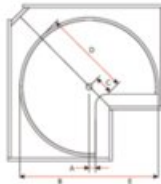

Product Features:

- Matches 2 industry standard drawer wall colours
- White & Anthracite Grey
- Available in 2 sizes - 610mm (24") & 711mm (28")
- Chrome telescopic pole from
546mm (21-1/2") to 838mm (33")
- Memory stop at door opening
- ANSI/BHMA A156.9-2003 - American National
Standard for Cabinet Hardware - test 4.12. standards

- Matches 2 industry standard drawer wall colours - White & Anthracite Grey
- Available in 3 sizes - 610mm (24"), 711mm (28") & 813mm (32")
- Chrome telescopic pole from 546mm (21-1/2") to 838mm (33")
- Memory stop at door opening
- ANSI/BHMA A156.9-2003 - American National Standard for Cabinet Hardware - test 4.12. standards

What's In the Box

- Top mounting support
- Pole assembly
- Shelf hub
- Shelf support
- Plastic shelf x2
- Lower mounting support

Lazy Susan Ordering Guide

Width	Part#	Finish
610mm (24")	04-1524-AG	Anthracite
610mm (24")	04-1524-WH	White
711mm (28")	04-1528-AG	Anthracite
711mm (28")	04-1528-WH	White
813mm (32")	04-1532-AG	Anthracite
813mm (32")	04-1532-WH	White

Lazy Susan Dimensions

Shelf	Item #	A	B	C	D	E
24" Kidney	04-1524-xx	2 1/8"	14 1/8"	3 1/8"	15 1/8"	9 1/8"
28" Kidney	04-1528-xx	2 1/8"	16 1/8"	3 1/8"	17 1/8"	11 1/8"
32" Kidney	04-1532-xx	2 1/8"	18 1/8"	3 1/8"	19 1/8"	13 1/8"