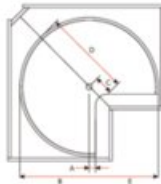

- Matches 2 industry standard drawer wall colours - White & Anthracite Grey
- Available in 3 sizes - 610mm (24"), 711mm (28") & 813mm (32")
- Chrome telescopic pole from 546mm (21-1/2") to 838mm (33")
- Memory stop at door opening
- ANSI/BHMA A156.9-2003 - American National Standard for Cabinet Hardware - test 4.12. standards

### Lazy Susan Ordering Guide

Width	Part#	Finish
610mm (24")	04-1524-AG	Anthracite
610mm (24")	04-1524-WH	White
711mm (28")	04-1528-AG	Anthracite
711mm (28")	04-1528-WH	White
813mm (32")	04-1532-AG	Anthracite
813mm (32")	04-1532-WH	White