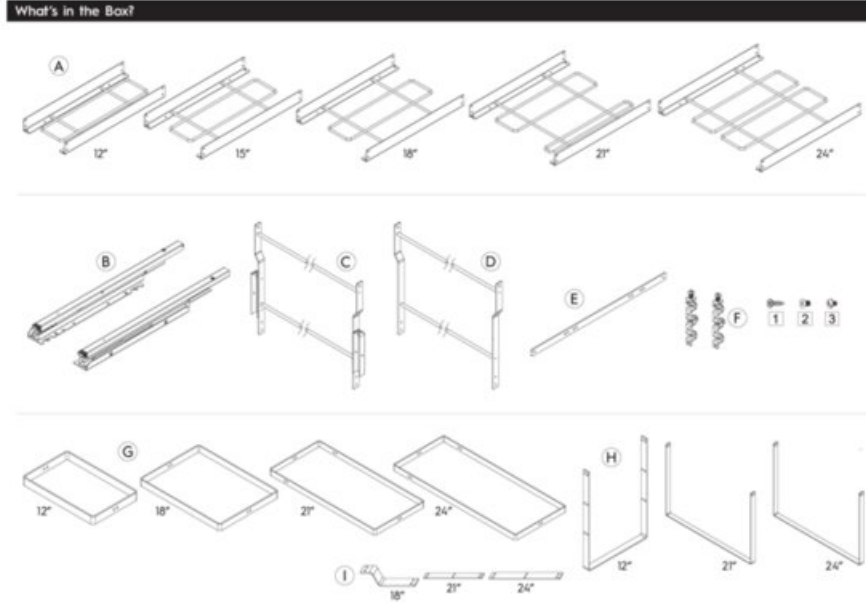

Technical Documents

MARATHON M-Series SpaceBin

Bottom Dimensions   **Door Dimensions**   **Reference Table**

Model	Cabinet Bottom (X)	Cabinet Door (Y)
D41-SBM12-xx-AG	126	217
D41-SBM15-xx-AG	203	295
D41-SBM18-xx-AG	272	364
D41-SBM21-xx-AG	358	450
D41-SBM24-xx-AG	422	514

1.

View this product online at <https://marathonhardware.com/pd/041-SBM12-26-AG>