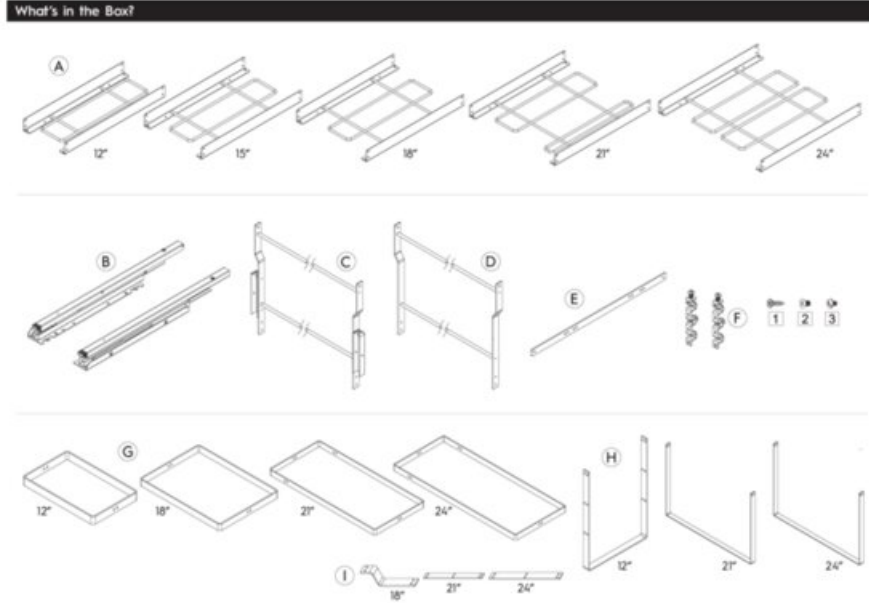

Technical Documents

MARATHON M-Series SpaceBin

Bottom Dimensions	Door Dimensions	Reference Table
		<table border="1"> <thead> <tr> <th>Model</th> <th>Cabinet Bottom (X)</th> <th>Cabinet Door (Y)</th> </tr> </thead> <tbody> <tr> <td>D41-SBM12-xx-AG</td> <td>126</td> <td>217</td> </tr> <tr> <td>D41-SBM15-xx-AG</td> <td>203</td> <td>295</td> </tr> <tr> <td>D41-SBM18-xx-AG</td> <td>272</td> <td>364</td> </tr> <tr> <td>D41-SBM21-xx-AG</td> <td>358</td> <td>450</td> </tr> <tr> <td>D41-SBM24-xx-AG</td> <td>422</td> <td>514</td> </tr> </tbody> </table>

1.

View this product online at <https://marathonhardware.com/pd/041-SBM12-26-AG>