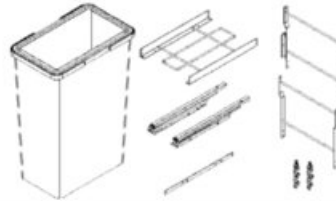

Complete Kit Ordering Guide

Width	Capacity	Dimensions W x D x H	Kit#
12"	18L • 8L	254mm x 525mm x 400mm (10" x 20 1/4" x 15 1/2")	041-SBM12-26-AG
	15L • 15L	254mm x 525mm x 400mm (10" x 20 1/4" x 15 1/2")	041-SBM12-30-AG
	24L • 8L	254mm x 525mm x 500mm (10" x 20 1/4" x 19 1/4")	041-SBM12-32-AG
	29L • 8L	254mm x 525mm x 590mm (10" x 20 1/4" x 23 1/4")	041-SBM12-37-AG
15"	18L • 18L	326mm x 525mm x 400mm (12 7/8" x 20 1/4" x 15 1/2")	041-SBM15-26-AG
	24L • 24L	326mm x 525mm x 500mm (12 7/8" x 20 1/4" x 19 1/4")	041-SBM15-48-AG
	29L • 29L	326mm x 525mm x 590mm (12 7/8" x 20 1/4" x 23 1/4")	041-SBM15-58-AG
18"	24L • 24L	384mm x 525mm x 500mm (15 1/4" x 20 1/4" x 19 1/4")	041-SBM18-48-AG
	35L • 35L	384mm x 525mm x 590mm (15 1/4" x 20 1/4" x 23 1/4")	041-SBM18-70-AG
	18L • 18L • 8L • 8L	470mm x 525mm x 400mm (18 1/2" x 20 1/4" x 15 1/2")	041-SBM21-52-AG
21"	24L • 24L • 8L • 8L	470mm x 525mm x 500mm (18 1/2" x 20 1/4" x 19 1/4")	041-SBM21-64-AG
	29L • 29L • 8L • 8L	470mm x 525mm x 590mm (18 1/2" x 20 1/4" x 23 1/4")	041-SBM21-74-AG
24"	35L • 35L • 8L • 8L	534mm x 525mm x 590mm (20 1/4" x 20 1/4" x 23 1/4")	041-SBM24-86-AG

800.840.1228 / MARATHONHARDWARE.COM

View this product online at <https://marathonhardware.com/pd/041-SBM12-26-AG>