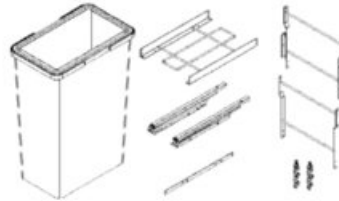

View this product online at <https://marathonhardware.com/pd/041-SBM12-30-AG>

Technical Documents

M-Series SpaceBin

Product Features

The M-Series SpaceBin is an ideal pullout waste storage system for the average home. Five widths plus two and four bin combinations offer multiple solutions for the most popular base cabinet sizes. An adjustable door mount adds a level of clean sophistication to this highly functional kitchen accessory.

What's In the Box

- Slide
- Door brackets
- Frame
- Bins
- Mounting screws

Complete Kit Ordering Guide

Width	Capacity	Dimensions W x D x H	Kit#
12"	18L + 8L	254mm x 525mm x 400mm (10" x 20 1/4" x 15 1/2")	041-SBM12-26-AG
	15L + 15L	254mm x 525mm x 400mm (10" x 20 1/4" x 15 1/2")	041-SBM12-30-AG
	24L + 8L	254mm x 525mm x 500mm (10" x 20 1/4" x 19 1/2")	041-SBM12-32-AG
	29L + 8L	254mm x 525mm x 590mm (10" x 20 1/4" x 23 1/2")	041-SBM12-37-AG
15"	18L + 18L	326mm x 525mm x 400mm (12 7/8" x 20 1/4" x 15 1/2")	041-SBM15-36-AG
	24L + 24L	326mm x 525mm x 500mm (12 7/8" x 20 1/4" x 19 1/2")	041-SBM15-48-AG
	29L + 29L	326mm x 525mm x 590mm (12 7/8" x 20 1/4" x 23 1/2")	041-SBM15-58-AG
18"	24L + 24L	384mm x 525mm x 500mm (15 1/4" x 20 1/4" x 19 1/2")	041-SBM18-48-AG
	35L + 35L	384mm x 525mm x 590mm (15 1/4" x 20 1/4" x 23 1/2")	041-SBM18-70-AG
	18L + 18L + 8L + 8L	470mm x 525mm x 400mm (18 1/2" x 20 1/4" x 15 1/2")	041-SBM21-52-AG
21"	24L + 24L + 8L + 8L	470mm x 525mm x 500mm (18 1/2" x 20 1/4" x 19 1/2")	041-SBM21-64-AG
	29L + 29L + 8L + 8L	470mm x 525mm x 590mm (18 1/2" x 20 1/4" x 23 1/2")	041-SBM21-74-AG
24"	35L + 35L + 8L + 8L	534mm x 525mm x 590mm (20 7/8" x 20 1/4" x 23 1/2")	041-SBM24-86-AG