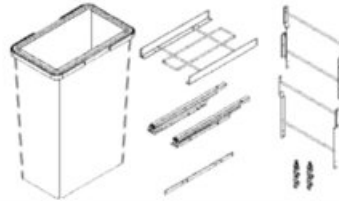

View this product online at <https://marathonhardware.com/pd/041-SBM12-32-AG>

Technical Documents

M-Series SpaceBin

Product Features

The M-Series SpaceBin is an ideal pullout waste storage system for the average home. Five widths plus two and four bin combinations offer multiple solutions for the most popular base cabinet sizes. An adjustable door mount adds a level of clean sophistication to this highly functional kitchen accessory.

What's In the Box

- Slide
- Door brackets
- Frame
- Bins
- Mounting screws

Complete Kit Ordering Guide

Width	Capacity	Dimensions W x D x H	Kit#
12"	18L + 8L	254mm x 525mm x 400mm (10" x 20 1/4" x 15 1/2")	041-SBM12-26-AG
	15L + 15L	254mm x 525mm x 400mm (10" x 20 1/4" x 15 1/2")	041-SBM12-30-AG
	24L + 8L	254mm x 525mm x 500mm (10" x 20 1/4" x 19 1/4")	041-SBM12-32-AG
	29L + 8L	254mm x 525mm x 590mm (10" x 20 1/4" x 23 1/4")	041-SBM12-37-AG
15"	18L + 18L	326mm x 525mm x 400mm (12 7/8" x 20 1/4" x 15 1/2")	041-SBM15-36-AG
	24L + 24L	326mm x 525mm x 500mm (12 7/8" x 20 1/4" x 19 1/4")	041-SBM15-48-AG
	29L + 29L	326mm x 525mm x 590mm (12 7/8" x 20 1/4" x 23 1/4")	041-SBM15-58-AG
18"	24L + 24L	384mm x 525mm x 500mm (15 1/4" x 20 1/4" x 19 1/4")	041-SBM18-48-AG
	35L + 35L	384mm x 525mm x 590mm (15 1/4" x 20 1/4" x 23 1/4")	041-SBM18-70-AG
	18L + 18L + 8L + 8L	470mm x 525mm x 400mm (18 1/2" x 20 1/4" x 15 1/2")	041-SBM21-52-AG
21"	24L + 24L + 8L + 8L	470mm x 525mm x 500mm (18 1/2" x 20 1/4" x 19 1/4")	041-SBM21-64-AG
	29L + 29L + 8L + 8L	470mm x 525mm x 590mm (18 1/2" x 20 1/4" x 23 1/4")	041-SBM21-74-AG
24"	35L + 35L + 8L + 8L	534mm x 525mm x 590mm (20 7/8" x 20 1/4" x 23 1/4")	041-SBM24-86-AG