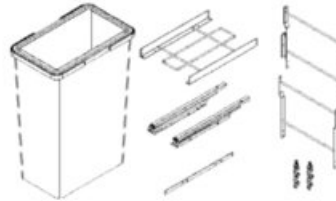

View this product online at <https://marathonhardware.com/pd/041-SBM12-32-AG>

Technical Documents

M-Series SpaceBin

Product Features

The M-Series SpaceBin is an ideal pullout waste storage system for the average home. Five widths plus two and four bin combinations offer multiple solutions for the most popular base cabinet sizes. An adjustable door mount adds a level of clean sophistication to this highly functional kitchen accessory.

What's In the Box

- Slide
- Door brackets
- Frame
- Bins
- Mounting screws

Complete Kit Ordering Guide

Width	Capacity	Dimensions W x D x H	Kit#
12"	18L + 8L	254mm x 525mm x 400mm (10" x 20 1/4" x 15 1/2")	041-SBM12-26-AG
	15L + 15L	254mm x 525mm x 400mm (10" x 20 1/4" x 15 1/2")	041-SBM12-30-AG
	24L + 8L	254mm x 525mm x 500mm (10" x 20 1/4" x 19 1/4")	041-SBM12-32-AG
	29L + 8L	254mm x 525mm x 590mm (10" x 20 1/4" x 23 1/4")	041-SBM12-37-AG
15"	18L + 18L	326mm x 525mm x 400mm (12 7/8" x 20 1/4" x 15 1/2")	041-SBM15-36-AG
	24L + 24L	326mm x 525mm x 500mm (12 7/8" x 20 1/4" x 19 1/4")	041-SBM15-48-AG
	29L + 29L	326mm x 525mm x 590mm (12 7/8" x 20 1/4" x 23 1/4")	041-SBM15-58-AG
18"	24L + 24L	384mm x 525mm x 500mm (15 1/4" x 20 1/4" x 19 1/4")	041-SBM18-48-AG
	35L + 35L	384mm x 525mm x 590mm (15 1/4" x 20 1/4" x 23 1/4")	041-SBM18-70-AG
	18L + 18L + 8L + 8L	470mm x 525mm x 400mm (18 1/2" x 20 1/4" x 15 1/2")	041-SBM21-52-AG
21"	24L + 24L + 8L + 8L	470mm x 525mm x 500mm (18 1/2" x 20 1/4" x 19 1/4")	041-SBM21-64-AG
	29L + 29L + 8L + 8L	470mm x 525mm x 590mm (18 1/2" x 20 1/4" x 23 1/4")	041-SBM21-74-AG
24"	35L + 35L + 8L + 8L	534mm x 525mm x 590mm (20 7/8" x 20 1/4" x 23 1/4")	041-SBM24-86-AG