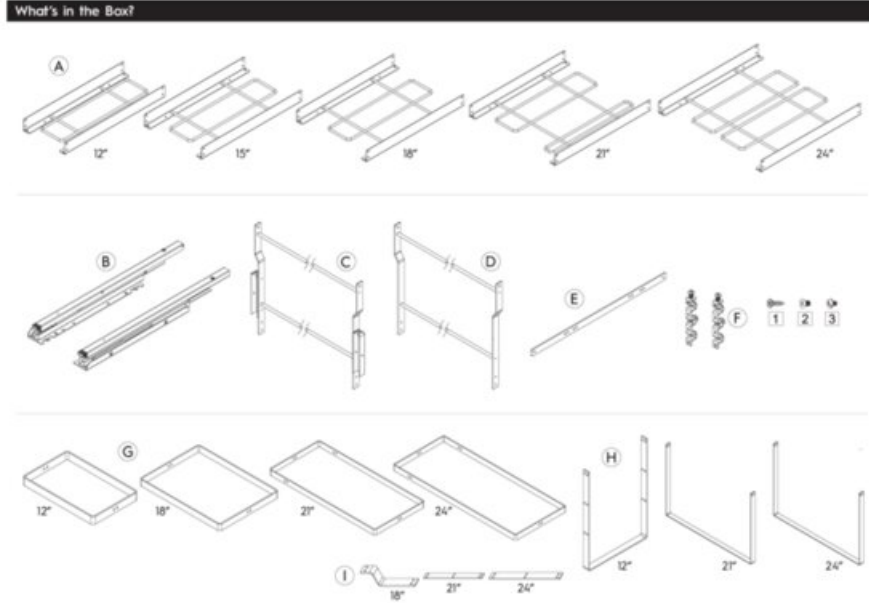

Technical Documents

MARATHON M-Series SpaceBin

Bottom Dimensions	Door Dimensions	Reference Table
		<table border="1"> <thead> <tr> <th>Model</th> <th>Cabinet Bottom (X)</th> <th>Cabinet Door (Y)</th> </tr> </thead> <tbody> <tr> <td>D41-SBM12-xx-AG</td> <td>126</td> <td>217</td> </tr> <tr> <td>D41-SBM15-xx-AG</td> <td>203</td> <td>295</td> </tr> <tr> <td>D41-SBM18-xx-AG</td> <td>272</td> <td>364</td> </tr> <tr> <td>D41-SBM21-xx-AG</td> <td>358</td> <td>450</td> </tr> <tr> <td>D41-SBM24-xx-AG</td> <td>422</td> <td>514</td> </tr> </tbody> </table>

1.

View this product online at <https://marathonhardware.com/pd/041-SBM12-32-AG>