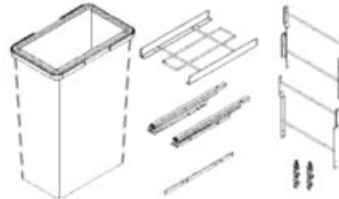

Complete Kit Ordering Guide

Width	Capacity	Dimensions W x D x H	Kit#
12"	18L + 8L	254mm x 525mm x 400mm (10" x 20 1/4" x 15 1/2")	041-SBM12-26-AG
	15L + 15L	254mm x 525mm x 400mm (10" x 20 1/4" x 15 1/2")	041-SBM12-30-AG
	24L + 8L	254mm x 525mm x 500mm (10" x 20 1/4" x 19 1/2")	041-SBM12-32-AG
	29L + 8L	254mm x 525mm x 590mm (10" x 20 1/4" x 23 1/2")	041-SBM12-37-AG
15"	18L + 18L	326mm x 525mm x 400mm (12 7/8" x 20 1/4" x 15 1/2")	041-SBM15-26-AG
	24L + 24L	326mm x 525mm x 500mm (12 7/8" x 20 1/4" x 19 1/2")	041-SBM15-48-AG
	29L + 29L	326mm x 525mm x 590mm (12 7/8" x 20 1/4" x 23 1/2")	041-SBM15-58-AG
18"	24L + 24L	384mm x 525mm x 500mm (15 1/4" x 20 1/4" x 19 1/2")	041-SBM18-48-AG
	35L + 35L	384mm x 525mm x 590mm (15 1/4" x 20 1/4" x 23 1/2")	041-SBM18-70-AG
	18L + 18L + 8L + 8L	470mm x 525mm x 400mm (18 1/2" x 20 1/4" x 15 1/2")	041-SBM21-52-AG
21"	24L + 24L + 8L + 8L	470mm x 525mm x 500mm (18 1/2" x 20 1/4" x 19 1/2")	041-SBM21-64-AG
	29L + 29L + 8L + 8L	470mm x 525mm x 590mm (18 1/2" x 20 1/4" x 23 1/2")	041-SBM21-74-AG
24"	35L + 35L + 8L + 8L	534mm x 525mm x 590mm (20 7/8" x 20 1/4" x 23 1/2")	041-SBM24-86-AG

800.840.1228 / MARATHONHARDWARE.COM

View this product online at <https://marathonhardware.com/pd/041-SBM12-37-AG>