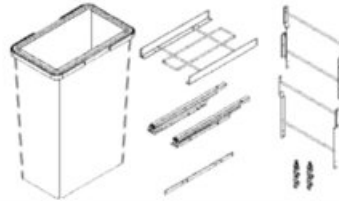

View this product online at <https://marathonhardware.com/pd/041-SBM15-36-AG>

Technical Documents

M-Series SpaceBin

Product Features

The M-Series SpaceBin is an ideal pullout waste storage system for the average home. Five widths plus two and four bin combinations offer multiple solutions for the most popular base cabinet sizes. An adjustable door mount adds a level of clean sophistication to this highly functional kitchen accessory.

What's In the Box

- Slide
- Door brackets
- Frame
- Bins
- Mounting screws

Complete Kit Ordering Guide

Width	Capacity	Dimensions W x D x H	Kit#
12"	18L + 8L	254mm x 525mm x 400mm (10" x 20 1/4" x 15 1/2")	041-SBM12-26-AG
	15L + 15L	254mm x 525mm x 400mm (10" x 20 1/4" x 15 1/2")	041-SBM12-30-AG
	24L + 8L	254mm x 525mm x 500mm (10" x 20 1/4" x 19 1/4")	041-SBM12-32-AG
	29L + 8L	254mm x 525mm x 590mm (10" x 20 1/4" x 23 1/4")	041-SBM12-37-AG
15"	18L + 18L	326mm x 525mm x 400mm (12 7/8" x 20 1/4" x 15 1/2")	041-SBM15-36-AG
	24L + 24L	326mm x 525mm x 500mm (12 7/8" x 20 1/4" x 19 1/4")	041-SBM15-48-AG
	29L + 29L	326mm x 525mm x 590mm (12 7/8" x 20 1/4" x 23 1/4")	041-SBM15-58-AG
18"	24L + 24L	384mm x 525mm x 500mm (15 1/4" x 20 1/4" x 19 1/4")	041-SBM18-48-AG
	35L + 35L	384mm x 525mm x 590mm (15 1/4" x 20 1/4" x 23 1/4")	041-SBM18-70-AG
	18L + 18L + 8L + 8L	470mm x 525mm x 400mm (18 1/2" x 20 1/4" x 15 1/2")	041-SBM21-52-AG
21"	24L + 24L + 8L + 8L	470mm x 525mm x 500mm (18 1/2" x 20 1/4" x 19 1/4")	041-SBM21-64-AG
	29L + 29L + 8L + 8L	470mm x 525mm x 590mm (18 1/2" x 20 1/4" x 23 1/4")	041-SBM21-74-AG
24"	35L + 35L + 8L + 8L	534mm x 525mm x 590mm (20 7/8" x 20 1/4" x 23 1/4")	041-SBM24-86-AG