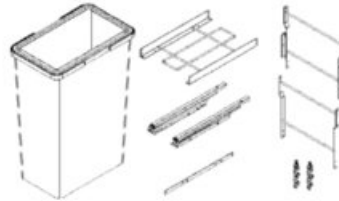

View this product online at <https://marathonhardware.com/pd/041-SBM15-48-AG>

Technical Documents

M-Series SpaceBin

Product Features

The M-Series SpaceBin is an ideal pullout waste storage system for the average home. Five widths plus two and four bin combinations offer multiple solutions for the most popular base cabinet sizes. An adjustable door mount adds a level of clean sophistication to this highly functional kitchen accessory.

What's In the Box

- Slide
- Door brackets
- Frame
- Bins
- Mounting screws

Complete Kit Ordering Guide

Width	Capacity	Dimensions W x D x H	Kit#
12"	18L + 8L	254mm x 525mm x 400mm (10" x 20 1/4" x 15 1/2")	041-SBM12-26-AG
	15L + 15L	254mm x 525mm x 400mm (10" x 20 1/4" x 15 1/2")	041-SBM12-30-AG
	24L + 8L	254mm x 525mm x 500mm (10" x 20 1/4" x 19 1/4")	041-SBM12-32-AG
	29L + 8L	254mm x 525mm x 590mm (10" x 20 1/4" x 23 1/4")	041-SBM12-37-AG
15"	18L + 18L	326mm x 525mm x 400mm (12 7/8" x 20 1/4" x 15 1/2")	041-SBM15-36-AG
	24L + 24L	326mm x 525mm x 500mm (12 7/8" x 20 1/4" x 19 1/4")	041-SBM15-48-AG
	29L + 29L	326mm x 525mm x 590mm (12 7/8" x 20 1/4" x 23 1/4")	041-SBM15-58-AG
18"	24L + 24L	384mm x 525mm x 500mm (15 1/4" x 20 1/4" x 19 1/4")	041-SBM18-48-AG
	35L + 35L	384mm x 525mm x 590mm (15 1/4" x 20 1/4" x 23 1/4")	041-SBM18-70-AG
	18L + 18L + 8L + 8L	470mm x 525mm x 400mm (18 1/2" x 20 1/4" x 15 1/2")	041-SBM21-52-AG
21"	24L + 24L + 8L + 8L	470mm x 525mm x 500mm (18 1/2" x 20 1/4" x 19 1/4")	041-SBM21-64-AG
	29L + 29L + 8L + 8L	470mm x 525mm x 590mm (18 1/2" x 20 1/4" x 23 1/4")	041-SBM21-74-AG
24"	35L + 35L + 8L + 8L	534mm x 525mm x 590mm (20 1/4" x 20 1/4" x 23 1/4")	041-SBM24-86-AG