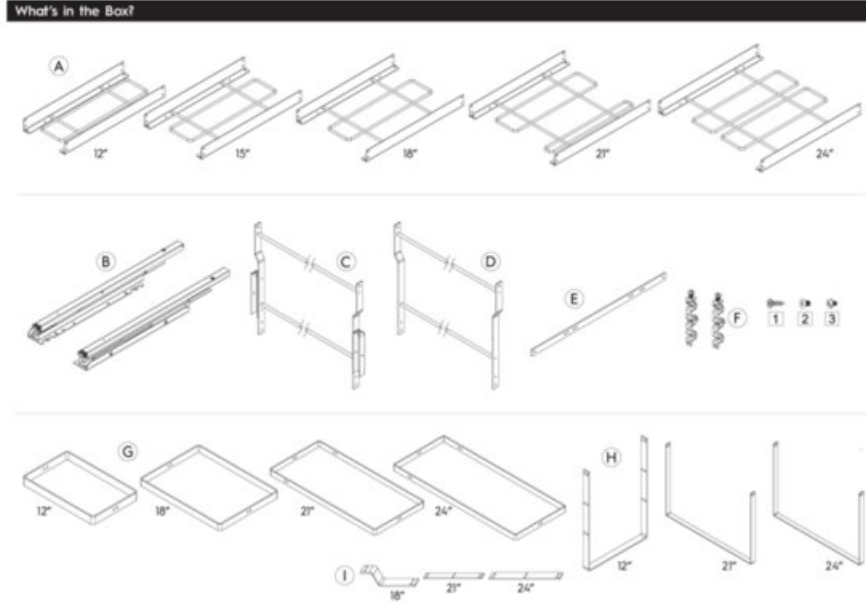

Technical Documents

MARATHON M-Series SpaceBin

Bottom Dimensions   **Door Dimensions**   **Reference Table**

Model	Cabinet Bottom (X)	Cabinet Door (Y)
D41-SBM12-xx-AG	126	217
D41-SBM15-xx-AG	203	295
D41-SBM18-xx-AG	272	364
D41-SBM21-xx-AG	358	450
D41-SBM24-xx-AG	422	514

1.

View this product online at <https://marathonhardware.com/pd/041-SBM15-58-AG>