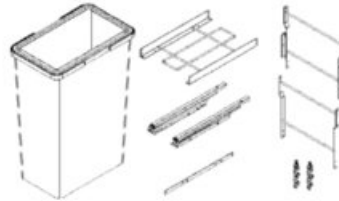

View this product online at <https://marathonhardware.com/pd/041-SBM15-58-AG>

Technical Documents

M-Series SpaceBin

Product Features

The M-Series SpaceBin is an ideal pullout waste storage system for the average home. Five widths plus two and four bin combinations offer multiple solutions for the most popular base cabinet sizes. An adjustable door mount adds a level of clean sophistication to this highly functional kitchen accessory.

What's In the Box

- Slide
- Door brackets
- Frame
- Bins
- Mounting screws

Complete Kit Ordering Guide

Width	Capacity	Dimensions W x D x H	Kit#
12"	18L + 8L	254mm x 525mm x 400mm (10" x 20 1/4" x 15 1/2")	041-SBM12-26-AG
	15L + 15L	254mm x 525mm x 400mm (10" x 20 1/4" x 15 1/2")	041-SBM12-30-AG
	24L + 8L	254mm x 525mm x 500mm (10" x 20 1/4" x 19 1/4")	041-SBM12-32-AG
	29L + 8L	254mm x 525mm x 590mm (10" x 20 1/4" x 23 1/4")	041-SBM12-37-AG
15"	18L + 18L	326mm x 525mm x 400mm (12 7/8" x 20 1/4" x 15 1/2")	041-SBM15-36-AG
	24L + 24L	326mm x 525mm x 500mm (12 7/8" x 20 1/4" x 19 1/4")	041-SBM15-48-AG
	29L + 29L	326mm x 525mm x 590mm (12 7/8" x 20 1/4" x 23 1/4")	041-SBM15-58-AG
18"	24L + 24L	384mm x 525mm x 500mm (15 1/4" x 20 1/4" x 19 1/4")	041-SBM18-48-AG
	35L + 35L	384mm x 525mm x 590mm (15 1/4" x 20 1/4" x 23 1/4")	041-SBM18-70-AG
	18L + 18L + 8L + 8L	470mm x 525mm x 400mm (18 1/2" x 20 1/4" x 15 1/2")	041-SBM21-52-AG
21"	24L + 24L + 8L + 8L	470mm x 525mm x 500mm (18 1/2" x 20 1/4" x 19 1/4")	041-SBM21-64-AG
	29L + 29L + 8L + 8L	470mm x 525mm x 590mm (18 1/2" x 20 1/4" x 23 1/4")	041-SBM21-74-AG
24"	35L + 35L + 8L + 8L	534mm x 525mm x 590mm (20 1/4" x 20 1/4" x 23 1/4")	041-SBM24-86-AG