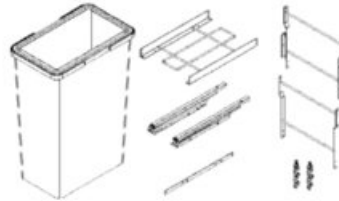

View this product online at <https://marathonhardware.com/pd/041-SBM15-58-AG>

Technical Documents

M-Series SpaceBin

Product Features

The M-Series SpaceBin is an ideal pullout waste storage system for the average home. Five widths plus two and four bin combinations offer multiple solutions for the most popular base cabinet sizes. An adjustable door mount adds a level of clean sophistication to this highly functional kitchen accessory.

What's In the Box

- Slide
- Door brackets
- Frame
- Bins
- Mounting screws

Complete Kit Ordering Guide

Width	Capacity	Dimensions W x D x H	Kit#
12"	18L + 8L	254mm x 525mm x 400mm (10" x 20 1/4" x 15 1/2")	041-SBM12-26-AG
	15L + 15L	254mm x 525mm x 400mm (10" x 20 1/4" x 15 1/2")	041-SBM12-30-AG
	24L + 8L	254mm x 525mm x 500mm (10" x 20 1/4" x 19 1/4")	041-SBM12-32-AG
	29L + 8L	254mm x 525mm x 590mm (10" x 20 1/4" x 23 1/4")	041-SBM12-37-AG
15"	18L + 18L	326mm x 525mm x 400mm (12 7/8" x 20 1/4" x 15 1/2")	041-SBM15-26-AG
	24L + 24L	326mm x 525mm x 500mm (12 7/8" x 20 1/4" x 19 1/4")	041-SBM15-48-AG
	29L + 29L	326mm x 525mm x 590mm (12 7/8" x 20 1/4" x 23 1/4")	041-SBM15-58-AG
18"	24L + 24L	384mm x 525mm x 500mm (15 1/4" x 20 1/4" x 19 1/4")	041-SBM18-48-AG
	35L + 35L	384mm x 525mm x 590mm (15 1/4" x 20 1/4" x 23 1/4")	041-SBM18-70-AG
	18L + 18L + 8L + 8L	470mm x 525mm x 400mm (18 1/2" x 20 1/4" x 15 1/2")	041-SBM21-52-AG
21"	24L + 24L + 8L + 8L	470mm x 525mm x 500mm (18 1/2" x 20 1/4" x 19 1/4")	041-SBM21-64-AG
	29L + 29L + 8L + 8L	470mm x 525mm x 590mm (18 1/2" x 20 1/4" x 23 1/4")	041-SBM21-74-AG
24"	35L + 35L + 8L + 8L	534mm x 525mm x 590mm (20 7/8" x 20 1/4" x 23 1/4")	041-SBM24-86-AG