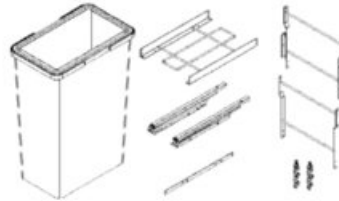

Complete Kit Ordering Guide

Width	Capacity	Dimensions W x D x H	Kit#
12"	18L + 8L	254mm x 525mm x 400mm (10" x 20 1/4" x 15 1/2")	041-SBM12-26-AG
	15L + 15L	254mm x 525mm x 400mm (10" x 20 1/4" x 15 1/2")	041-SBM12-30-AG
	24L + 8L	254mm x 525mm x 500mm (10" x 20 1/4" x 19 1/4")	041-SBM12-32-AG
	29L + 8L	254mm x 525mm x 590mm (10" x 20 1/4" x 23 1/4")	041-SBM12-37-AG
15"	18L + 18L	326mm x 525mm x 400mm (12 7/8" x 20 1/4" x 15 1/2")	041-SBM15-36-AG
	24L + 24L	326mm x 525mm x 500mm (12 7/8" x 20 1/4" x 19 1/4")	041-SBM15-48-AG
	29L + 29L	326mm x 525mm x 590mm (12 7/8" x 20 1/4" x 23 1/4")	041-SBM15-58-AG
18"	24L + 24L	384mm x 525mm x 500mm (15 1/4" x 20 1/4" x 19 1/4")	041-SBM18-48-AG
	35L + 35L	384mm x 525mm x 590mm (15 1/4" x 20 1/4" x 23 1/4")	041-SBM18-70-AG
	18L + 18L + 8L + 8L	470mm x 525mm x 400mm (18 1/2" x 20 1/4" x 15 1/2")	041-SBM21-52-AG
21"	24L + 24L + 8L + 8L	470mm x 525mm x 500mm (18 1/2" x 20 1/4" x 19 1/4")	041-SBM21-64-AG
	29L + 29L + 8L + 8L	470mm x 525mm x 590mm (18 1/2" x 20 1/4" x 23 1/4")	041-SBM21-74-AG
24"	35L + 35L + 8L + 8L	534mm x 525mm x 590mm (20 1/4" x 20 1/4" x 23 1/4")	041-SBM24-86-AG

800.840.1228 / MARATHONHARDWARE.COM

View this product online at <https://marathonhardware.com/pd/041-SBM18-48-AG>