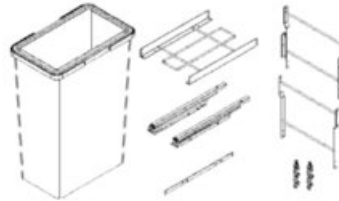

View this product online at <https://marathonhardware.com/pd/041-SBM18-70-AG>

Technical Documents

M-Series SpaceBin

Product Features

The M-Series SpaceBin is an ideal pullout waste storage system for the average home. Five widths plus two and four bin combinations offer multiple solutions for the most popular base cabinet sizes. An adjustable door mount adds a level of clean sophistication to this highly functional kitchen accessory.

What's In the Box

- Slide
- Door brackets
- Frame
- Bins
- Mounting screws

Complete Kit Ordering Guide

Width	Capacity	Dimensions W x D x H	Kit#
12"	18L + 8L	254mm x 525mm x 400mm (10" x 20 1/4" x 15 1/2")	041-SBM12-26-AG
	15L + 15L	254mm x 525mm x 400mm (10" x 20 1/4" x 15 1/2")	041-SBM12-30-AG
	24L + 8L	254mm x 525mm x 500mm (10" x 20 1/4" x 19 1/2")	041-SBM12-32-AG
	29L + 8L	254mm x 525mm x 590mm (10" x 20 1/4" x 23 1/2")	041-SBM12-37-AG
15"	18L + 18L	326mm x 525mm x 400mm (12 7/8" x 20 1/4" x 15 1/2")	041-SBM15-36-AG
	24L + 24L	326mm x 525mm x 500mm (12 7/8" x 20 1/4" x 19 1/2")	041-SBM15-48-AG
	29L + 29L	326mm x 525mm x 590mm (12 7/8" x 20 1/4" x 23 1/2")	041-SBM15-58-AG
18"	24L + 24L	384mm x 525mm x 500mm (15 1/4" x 20 1/4" x 19 1/2")	041-SBM18-48-AG
	35L + 35L	384mm x 525mm x 590mm (15 1/4" x 20 1/4" x 23 1/2")	041-SBM18-70-AG
	18L + 18L + 8L + 8L	470mm x 525mm x 400mm (18 1/2" x 20 1/4" x 15 1/2")	041-SBM21-52-AG
21"	24L + 24L + 8L + 8L	470mm x 525mm x 500mm (18 1/2" x 20 1/4" x 19 1/2")	041-SBM21-64-AG
	29L + 29L + 8L + 8L	470mm x 525mm x 590mm (18 1/2" x 20 1/4" x 23 1/2")	041-SBM21-74-AG
24"	35L + 35L + 8L + 8L	534mm x 525mm x 590mm (20 7/8" x 20 1/4" x 23 1/2")	041-SBM24-86-AG