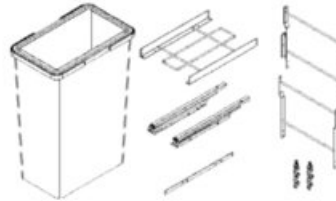

View this product online at <https://marathonhardware.com/pd/041-SBM18-70-AG>

Technical Documents

M-Series SpaceBin

Product Features

The M-Series SpaceBin is an ideal pullout waste storage system for the average home. Five widths plus two and four bin combinations offer multiple solutions for the most popular base cabinet sizes. An adjustable door mount adds a level of clean sophistication to this highly functional kitchen accessory.

What's In the Box

- Slide
- Door brackets
- Frame
- Bins
- Mounting screws

Complete Kit Ordering Guide

Width	Capacity	Dimensions W x D x H	Kit#
12"	18L + 8L	254mm x 525mm x 400mm (10" x 20 1/4" x 15 1/2")	041-SBM12-26-AG
	15L + 15L	254mm x 525mm x 400mm (10" x 20 1/4" x 15 1/2")	041-SBM12-30-AG
	24L + 8L	254mm x 525mm x 500mm (10" x 20 1/4" x 19 1/4")	041-SBM12-32-AG
	29L + 8L	254mm x 525mm x 590mm (10" x 20 1/4" x 23 1/4")	041-SBM12-37-AG
15"	18L + 18L	326mm x 525mm x 400mm (12 7/8" x 20 1/4" x 15 1/2")	041-SBM15-36-AG
	24L + 24L	326mm x 525mm x 500mm (12 7/8" x 20 1/4" x 19 1/4")	041-SBM15-48-AG
	29L + 29L	326mm x 525mm x 590mm (12 7/8" x 20 1/4" x 23 1/4")	041-SBM15-58-AG
18"	24L + 24L	384mm x 525mm x 500mm (15 1/4" x 20 1/4" x 19 1/4")	041-SBM18-48-AG
	35L + 35L	384mm x 525mm x 590mm (15 1/4" x 20 1/4" x 23 1/4")	041-SBM18-70-AG
	18L + 18L + 8L + 8L	470mm x 525mm x 400mm (18 1/2" x 20 1/4" x 15 1/2")	041-SBM21-52-AG
21"	24L + 24L + 8L + 8L	470mm x 525mm x 500mm (18 1/2" x 20 1/4" x 19 1/4")	041-SBM21-64-AG
	29L + 29L + 8L + 8L	470mm x 525mm x 590mm (18 1/2" x 20 1/4" x 23 1/4")	041-SBM21-74-AG
24"	35L + 35L + 8L + 8L	534mm x 525mm x 590mm (20 7/8" x 20 1/4" x 23 1/4")	041-SBM24-86-AG