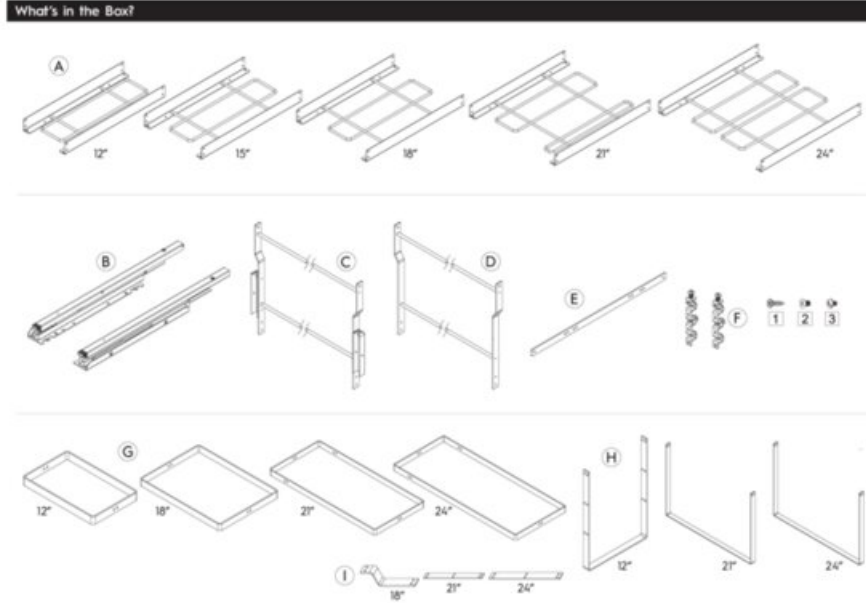

Technical Documents

MARATHON M-Series SpaceBin

Bottom Dimensions	Door Dimensions	Reference Table
		<table border="1"> <thead> <tr> <th>Model</th> <th>Cabinet Bottom (X)</th> <th>Cabinet Door (Y)</th> </tr> </thead> <tbody> <tr> <td>D41-SBM12-xx-AG</td> <td>126</td> <td>217</td> </tr> <tr> <td>D41-SBM15-xx-AG</td> <td>203</td> <td>295</td> </tr> <tr> <td>D41-SBM18-xx-AG</td> <td>272</td> <td>364</td> </tr> <tr> <td>D41-SBM21-xx-AG</td> <td>358</td> <td>450</td> </tr> <tr> <td>D41-SBM24-xx-AG</td> <td>422</td> <td>514</td> </tr> </tbody> </table>

1.

View this product online at <https://marathonhardware.com/pd/041-SBM18-70-AG>