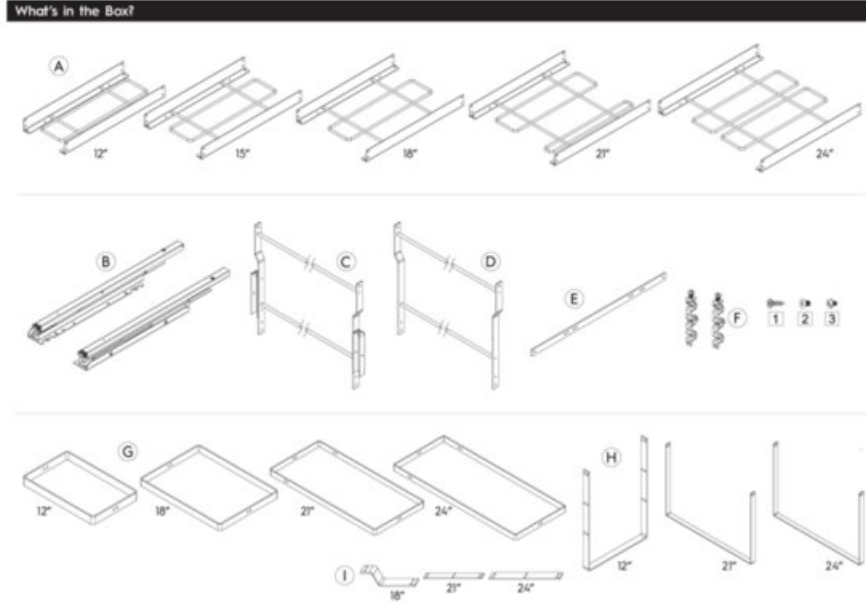

Technical Documents

MARATHON M-Series SpaceBin

Bottom Dimensions	Door Dimensions	Reference Table
		<table border="1"> <thead> <tr> <th>Model</th> <th>Cabinet Bottom (X)</th> <th>Cabinet Door (Y)</th> </tr> </thead> <tbody> <tr> <td>D41-SBM12-xx-AG</td> <td>126</td> <td>217</td> </tr> <tr> <td>D41-SBM15-xx-AG</td> <td>203</td> <td>295</td> </tr> <tr> <td>D41-SBM18-xx-AG</td> <td>272</td> <td>364</td> </tr> <tr> <td>D41-SBM21-xx-AG</td> <td>358</td> <td>450</td> </tr> <tr> <td>D41-SBM24-xx-AG</td> <td>422</td> <td>514</td> </tr> </tbody> </table>

1.

View this product online at <https://marathonhardware.com/pd/041-SBM21-64-AG>