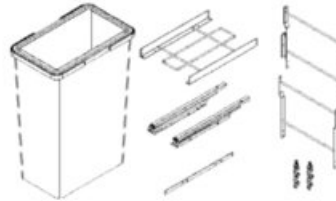

View this product online at <https://marathonhardware.com/pd/041-SBM21-64-AG>

Technical Documents

M-Series SpaceBin

Product Features

The M-Series SpaceBin is an ideal pullout waste storage system for the average home. Five widths plus two and four bin combinations offer multiple solutions for the most popular base cabinet sizes. An adjustable door mount adds a level of clean sophistication to this highly functional kitchen accessory.

What's In the Box

- Slide
- Door brackets
- Frame
- Bins
- Mounting screws

Complete Kit Ordering Guide

Width	Capacity	Dimensions W x D x H	Kit#
12"	18L + 8L	254mm x 525mm x 400mm (10" x 20 1/4" x 15 1/2")	041-SBM12-26-AG
	15L + 15L	254mm x 525mm x 400mm (10" x 20 1/4" x 15 1/2")	041-SBM12-30-AG
	24L + 8L	254mm x 525mm x 500mm (10" x 20 1/4" x 19 1/4")	041-SBM12-32-AG
	29L + 8L	254mm x 525mm x 590mm (10" x 20 1/4" x 23 1/4")	041-SBM12-37-AG
15"	18L + 18L	326mm x 525mm x 400mm (12 7/8" x 20 1/4" x 15 1/2")	041-SBM15-26-AG
	24L + 24L	326mm x 525mm x 500mm (12 7/8" x 20 1/4" x 19 1/4")	041-SBM15-32-AG
	29L + 29L	326mm x 525mm x 590mm (12 7/8" x 20 1/4" x 23 1/4")	041-SBM15-38-AG
18"	24L + 24L	384mm x 525mm x 500mm (15 1/4" x 20 1/4" x 19 1/4")	041-SBM18-32-AG
	35L + 35L	384mm x 525mm x 590mm (15 1/4" x 20 1/4" x 23 1/4")	041-SBM18-37-AG
	18L + 18L + 8L + 8L	470mm x 525mm x 400mm (18 1/2" x 20 1/4" x 15 1/2")	041-SBM21-26-AG
21"	24L + 24L + 8L + 8L	470mm x 525mm x 500mm (18 1/2" x 20 1/4" x 19 1/4")	041-SBM21-32-AG
	29L + 29L + 8L + 8L	470mm x 525mm x 590mm (18 1/2" x 20 1/4" x 23 1/4")	041-SBM21-37-AG
24"	35L + 35L + 8L + 8L	534mm x 525mm x 590mm (20 1/4" x 20 1/4" x 23 1/4")	041-SBM24-37-AG