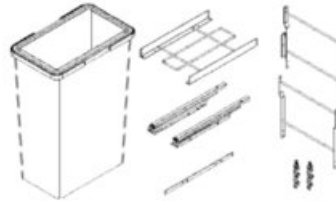

View this product online at <https://marathonhardware.com/pd/041-SBM21-64-AG>

Technical Documents

M-Series SpaceBin

Product Features

The M-Series SpaceBin is an ideal pullout waste storage system for the average home. Five widths plus two and four bin combinations offer multiple solutions for the most popular base cabinet sizes. An adjustable door mount adds a level of clean sophistication to this highly functional kitchen accessory.

What's In the Box

- Slide
- Door brackets
- Frame
- Bins
- Mounting screws

Complete Kit Ordering Guide

Width	Capacity	Dimensions W x D x H	Kit#
12"	18L + 8L	254mm x 525mm x 400mm (10" x 20 1/4" x 15 1/2")	041-SBM12-26-AG
	15L + 15L	254mm x 525mm x 400mm (10" x 20 1/4" x 15 1/2")	041-SBM12-30-AG
	24L + 8L	254mm x 525mm x 500mm (10" x 20 1/4" x 19 1/4")	041-SBM12-32-AG
	29L + 8L	254mm x 525mm x 590mm (10" x 20 1/4" x 23 1/4")	041-SBM12-37-AG
15"	18L + 18L	326mm x 525mm x 400mm (12 7/8" x 20 1/4" x 15 1/2")	041-SBM15-36-AG
	24L + 24L	326mm x 525mm x 500mm (12 7/8" x 20 1/4" x 19 1/4")	041-SBM15-48-AG
	29L + 29L	326mm x 525mm x 590mm (12 7/8" x 20 1/4" x 23 1/4")	041-SBM15-58-AG
18"	24L + 24L	384mm x 525mm x 500mm (15 1/4" x 20 1/4" x 19 1/4")	041-SBM18-48-AG
	35L + 35L	384mm x 525mm x 590mm (15 1/4" x 20 1/4" x 23 1/4")	041-SBM18-70-AG
	18L + 18L + 8L + 8L	470mm x 525mm x 400mm (18 1/2" x 20 1/4" x 15 1/2")	041-SBM21-52-AG
21"	24L + 24L + 8L + 8L	470mm x 525mm x 500mm (18 1/2" x 20 1/4" x 19 1/4")	041-SBM21-64-AG
	29L + 29L + 8L + 8L	470mm x 525mm x 590mm (18 1/2" x 20 1/4" x 23 1/4")	041-SBM21-74-AG
24"	35L + 35L + 8L + 8L	534mm x 525mm x 590mm (20 1/4" x 20 1/4" x 23 1/4")	041-SBM24-86-AG