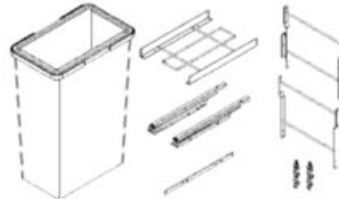

View this product online at <https://marathonhardware.com/pd/041-SBM21-64-AG>

Technical Documents

M-Series SpaceBin

Product Features

The M-Series SpaceBin is an ideal pullout waste storage system for the average home. Five widths plus two and four bin combinations offer multiple solutions for the most popular base cabinet sizes. An adjustable door mount adds a level of clean sophistication to this highly functional kitchen accessory.

What's In the Box

- Slide
- Door brackets
- Frame
- Bins
- Mounting screws

Complete Kit Ordering Guide

Width	Capacity	Dimensions W x D x H	Kit#
12"	18L + 8L	254mm x 525mm x 400mm (10" x 20 1/4" x 15 1/2")	041-SBM12-26-AG
	15L + 15L	254mm x 525mm x 400mm (10" x 20 1/4" x 15 1/2")	041-SBM12-30-AG
	24L + 8L	254mm x 525mm x 500mm (10" x 20 1/4" x 19 1/4")	041-SBM12-32-AG
	29L + 8L	254mm x 525mm x 590mm (10" x 20 1/4" x 23 1/4")	041-SBM12-37-AG
15"	18L + 18L	326mm x 525mm x 400mm (12 7/8" x 20 1/4" x 15 1/2")	041-SBM15-36-AG
	24L + 24L	326mm x 525mm x 500mm (12 7/8" x 20 1/4" x 19 1/4")	041-SBM15-48-AG
	29L + 29L	326mm x 525mm x 590mm (12 7/8" x 20 1/4" x 23 1/4")	041-SBM15-58-AG
18"	24L + 24L	384mm x 525mm x 500mm (15 1/4" x 20 1/4" x 19 1/4")	041-SBM18-48-AG
	35L + 35L	384mm x 525mm x 590mm (15 1/4" x 20 1/4" x 23 1/4")	041-SBM18-70-AG
	18L + 18L + 8L + 8L	470mm x 525mm x 400mm (18 1/2" x 20 1/4" x 15 1/2")	041-SBM21-52-AG
21"	24L + 24L + 8L + 8L	470mm x 525mm x 500mm (18 1/2" x 20 1/4" x 19 1/4")	041-SBM21-64-AG
	29L + 29L + 8L + 8L	470mm x 525mm x 590mm (18 1/2" x 20 1/4" x 23 1/4")	041-SBM21-74-AG
24"	35L + 35L + 8L + 8L	534mm x 525mm x 590mm (20 7/8" x 20 1/4" x 23 1/4")	041-SBM24-86-AG