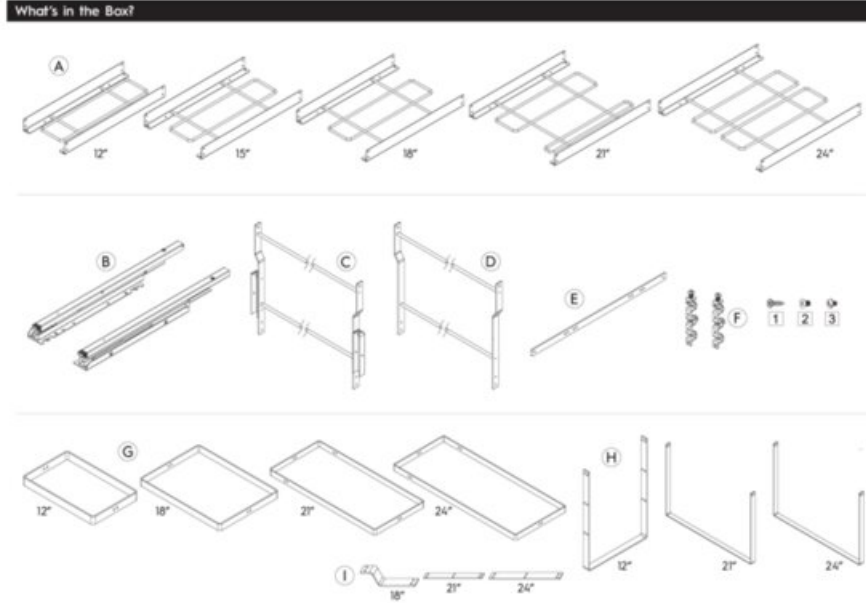

Technical Documents

MARATHON M-Series SpaceBin

Bottom Dimensions   **Door Dimensions**   **Reference Table**

Model	Cabinet Bottom (X)	Cabinet Door (Y)
D41-SBM12-xx-AG	126	217
D41-SBM15-xx-AG	203	295
D41-SBM18-xx-AG	272	364
D41-SBM21-xx-AG	358	450
D41-SBM24-xx-AG	422	514

1.

View this product online at <https://marathonhardware.com/pd/041-SBM21-74-AG>