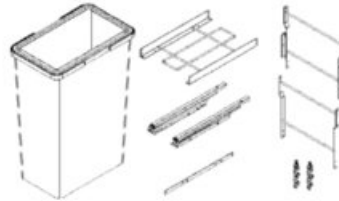

View this product online at <https://marathonhardware.com/pd/041-SBM21-74-AG>

Technical Documents

M-Series SpaceBin

Product Features

The M-Series SpaceBin is an ideal pullout waste storage system for the average home. Five widths plus two and four bin combinations offer multiple solutions for the most popular base cabinet sizes. An adjustable door mount adds a level of clean sophistication to this highly functional kitchen accessory.

What's In the Box

- Slide
- Door brackets
- Frame
- Bins
- Mounting screws

Complete Kit Ordering Guide

| Width | Capacity | Dimensions W x D x H | Kit# |
|-------|---------------------|---|-----------------|
| 12" | 18L + 8L | 254mm x 525mm x 400mm (10" x 20 1/4" x 15 1/2") | 041-SBM12-26-AG |
| | 15L + 15L | 254mm x 525mm x 400mm (10" x 20 1/4" x 15 1/2") | 041-SBM12-30-AG |
| | 24L + 8L | 254mm x 525mm x 500mm (10" x 20 1/4" x 19 1/4") | 041-SBM12-32-AG |
| | 29L + 8L | 254mm x 525mm x 590mm (10" x 20 1/4" x 23 1/4") | 041-SBM12-37-AG |
| 15" | 18L + 18L | 326mm x 525mm x 400mm (12 7/8" x 20 1/4" x 15 1/2") | 041-SBM15-36-AG |
| | 24L + 24L | 326mm x 525mm x 500mm (12 7/8" x 20 1/4" x 19 1/4") | 041-SBM15-48-AG |
| | 29L + 29L | 326mm x 525mm x 590mm (12 7/8" x 20 1/4" x 23 1/4") | 041-SBM15-58-AG |
| 18" | 24L + 24L | 384mm x 525mm x 500mm (15 1/4" x 20 1/4" x 19 1/4") | 041-SBM18-48-AG |
| | 35L + 35L | 384mm x 525mm x 590mm (15 1/4" x 20 1/4" x 23 1/4") | 041-SBM18-70-AG |
| | 18L + 18L + 8L + 8L | 470mm x 525mm x 400mm (18 1/2" x 20 1/4" x 15 1/2") | 041-SBM21-52-AG |
| 21" | 24L + 24L + 8L + 8L | 470mm x 525mm x 500mm (18 1/2" x 20 1/4" x 19 1/4") | 041-SBM21-64-AG |
| | 29L + 29L + 8L + 8L | 470mm x 525mm x 590mm (18 1/2" x 20 1/4" x 23 1/4") | 041-SBM21-74-AG |
| 24" | 35L + 35L + 8L + 8L | 534mm x 525mm x 590mm (20 1/4" x 20 1/4" x 23 1/4") | 041-SBM24-86-AG |