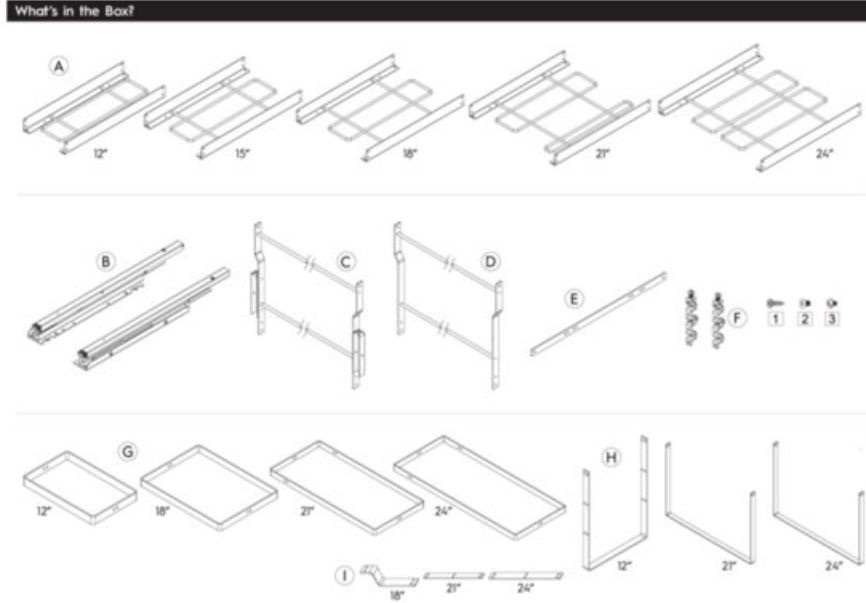

Component Type	Bin
Cover Included?	No
Depth	302mm (11-7/8 in)
Finish	Anthracite
Height	440mm (17-5/16 in)
Load Capacity	60kg
Volume	24L
Width	227mm (8-15/16 in)

Product Description

Single bins for the M-Series SpaceBin waste system are available in 6 sizes - 8L, 15L, 18L, 24L, 29L & 35L

Product Advantages

- Available in 6 sizes: 8L, 15L, 18L, 24L, 29L & 35L
- Integrated carrying handles that also secure bags in place
- Anthracite finish

Technical Documents

MARATHON M-Series SpaceBin

Bottom Dimensions **Door Dimensions** **Reference Table**