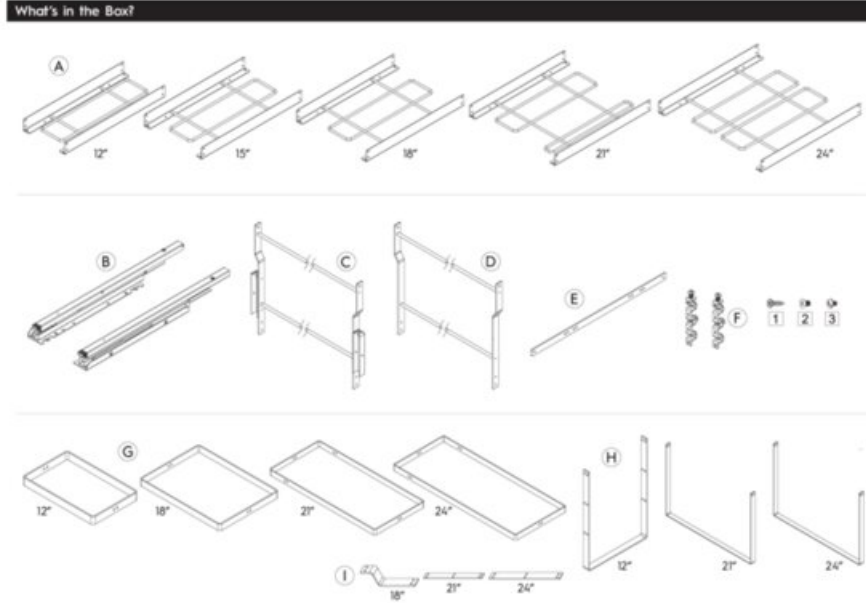

Component Type	Bin
Cover Included?	No
Depth	302mm (11-7/8 in)
Finish	Anthracite
Height	530mm (20-7/8 in)
Load Capacity	60kg
Volume	29L
Width	227mm (8-15/16 in)

Product Description

Single bins for the M-Series SpaceBin waste system are available in 6 sizes - 8L, 15L, 18L, 24L, 29L & 35L

Product Advantages

- Available in 6 sizes: 8L, 15L, 18L, 24L, 29L & 35L
- Integrated carrying handles that also secure bags in place
- Anthracite finish

Technical Documents

MARATHON M-Series SpaceBin

Bottom Dimensions	Door Dimensions	Reference Table																		
		<table border="1"> <thead> <tr> <th>Model</th> <th>Cabinet Bottom (X)</th> <th>Cabinet Door (Y)</th> </tr> </thead> <tbody> <tr> <td>D41-SBM12-xx-AG</td> <td>126</td> <td>217</td> </tr> <tr> <td>D41-SBM15-xx-AG</td> <td>203</td> <td>295</td> </tr> <tr> <td>D41-SBM18-xx-AG</td> <td>272</td> <td>364</td> </tr> <tr> <td>D41-SBM21-xx-AG</td> <td>358</td> <td>450</td> </tr> <tr> <td>D41-SBM24-xx-AG</td> <td>422</td> <td>514</td> </tr> </tbody> </table>	Model	Cabinet Bottom (X)	Cabinet Door (Y)	D41-SBM12-xx-AG	126	217	D41-SBM15-xx-AG	203	295	D41-SBM18-xx-AG	272	364	D41-SBM21-xx-AG	358	450	D41-SBM24-xx-AG	422	514
Model	Cabinet Bottom (X)	Cabinet Door (Y)																		
D41-SBM12-xx-AG	126	217																		
D41-SBM15-xx-AG	203	295																		
D41-SBM18-xx-AG	272	364																		
D41-SBM21-xx-AG	358	450																		
D41-SBM24-xx-AG	422	514																		