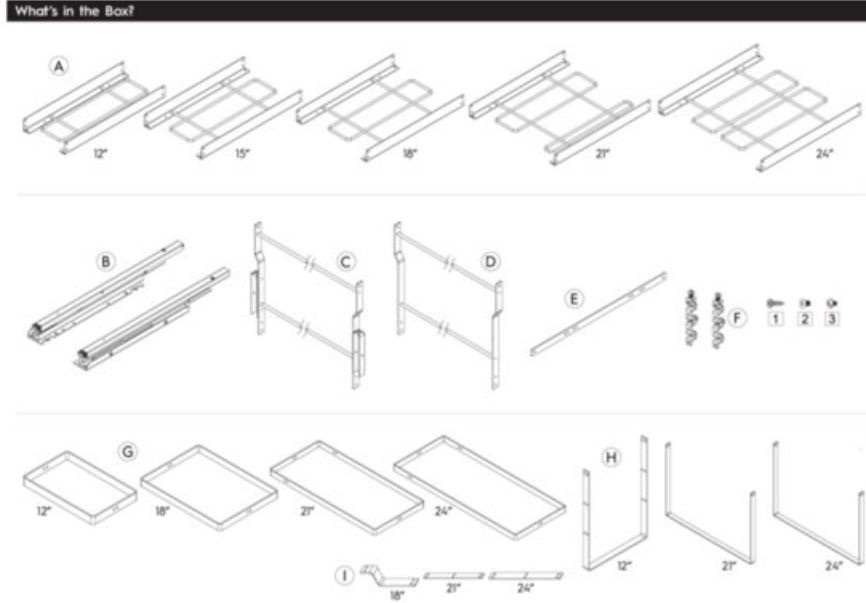

Technical Documents

MARATHON M-Series SpaceBin

Bottom Dimensions	Door Dimensions	Reference Table
		<table border="1"> <thead> <tr> <th>Model</th> <th>Cabinet Bottom (X)</th> <th>Cabinet Door (Y)</th> </tr> </thead> <tbody> <tr> <td>D41-SBM12-xx-AG</td> <td>126</td> <td>217</td> </tr> <tr> <td>D41-SBM15-xx-AG</td> <td>203</td> <td>295</td> </tr> <tr> <td>D41-SBM18-xx-AG</td> <td>272</td> <td>364</td> </tr> <tr> <td>D41-SBM21-xx-AG</td> <td>358</td> <td>450</td> </tr> <tr> <td>D41-SBM24-xx-AG</td> <td>422</td> <td>514</td> </tr> </tbody> </table>

1.

View this product online at <https://marathonhardware.com/pd/041-SWB-35-AG-KIT>