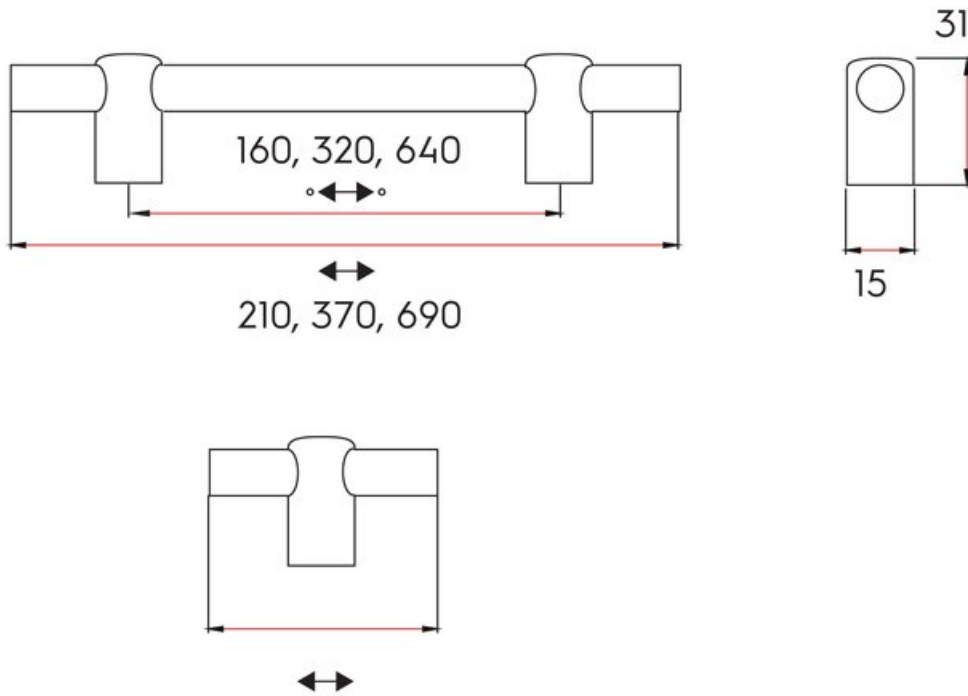

Center to Center Length	640 mm
Collection	Renate
Colour Group	Green
Finish Code	Metallic Green
Mounting Type	M4 Machine Screw
Overall Length	690 mm
Projection (Height)	31 mm
Style Family	Designer
Width	15 mm

Product Advantages

- Knurled texture
- 8 finishes and combinations to choose from
- 3 lengths: 160mm, 320mm, 640mm

Technical Documents

View this product online at <https://marathonhardware.com/pd/8171-640-MGRN>