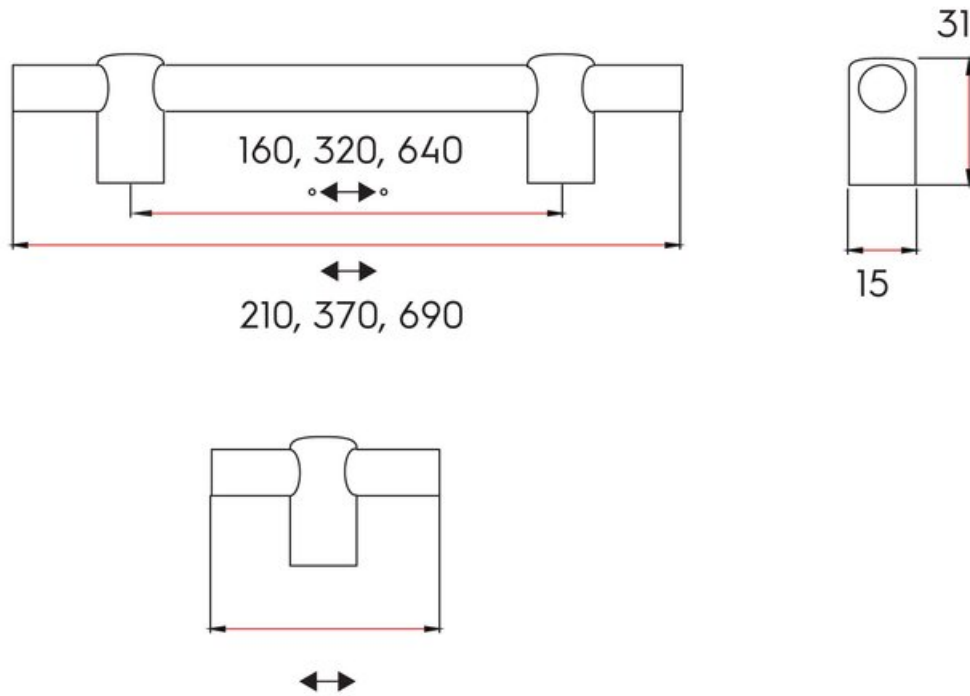

Center to Center Length	640 mm
Collection	Renate
Colour Group	Bronze
Finish Code	Titanium Bronze
Mounting Type	M4 Machine Screw
Overall Length	690 mm
Projection (Height)	31 mm
Style Family	Designer
Width	15 mm

Product Advantages

- Knurled texture
- 8 finishes and combinations to choose from
- 3 lengths: 160mm, 320mm, 640mm

Technical Documents

View this product online at <https://marathonhardware.com/pd/8171-640-TBRZ>