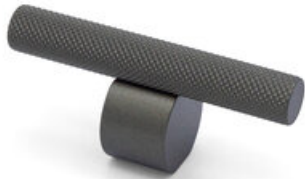

# Knob Knurled LOVERE Metallic Green

**Part Number: 8173-MGRN**

LoveRe Knurled Designer T-Knob, Metallic Green

LoveRe, designed by Giulio Citterio, is a charmingly playful yet sophisticated t-knob that complements the LoveRe handle.

Collection	LoveRe
Colour Group	Green
Finish Code	Metallic Green
Mounting Type	M4 Machine Screw
Overall Length	65 mm
Projection (Height)	29 mm
Style Family	Designer
Type	Knob
Width	20.5 mm

## Product Advantages

- Knurled texture
- 6 finishes to choose from
- 65mm overall length