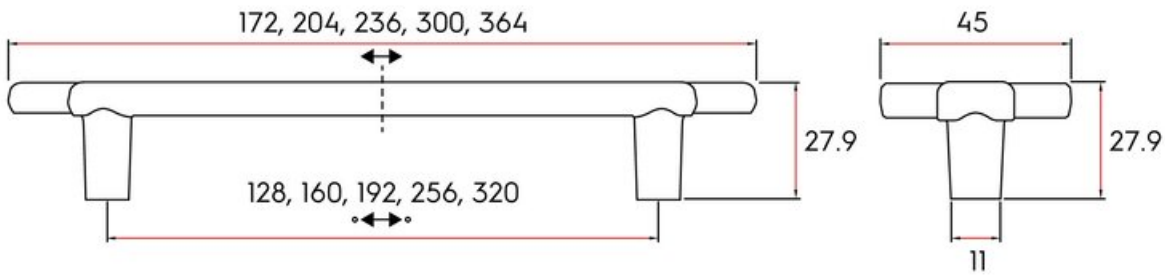

Technical Documents

View this product online at <https://marathonhardware.com/pd/9791-160-DBK>