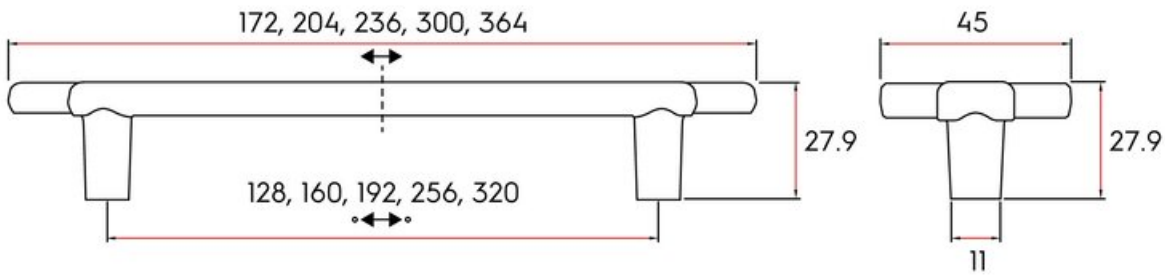

Technical Documents

View this product online at <https://marathonhardware.com/pd/9791-160-DBRZ>