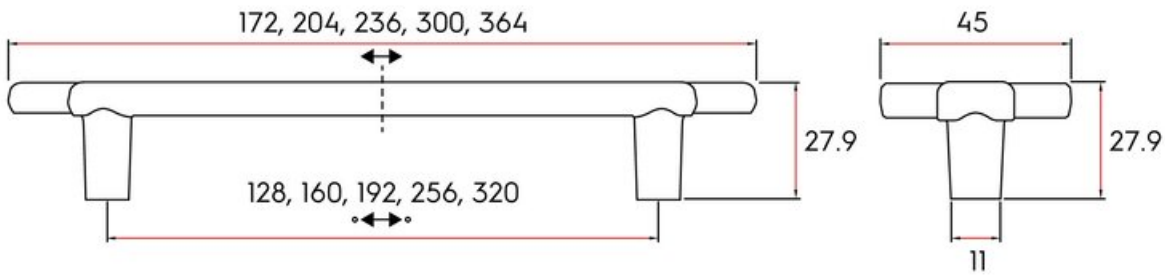

Technical Documents

View this product online at <https://marathonhardware.com/pd/9791-160-SGLD>