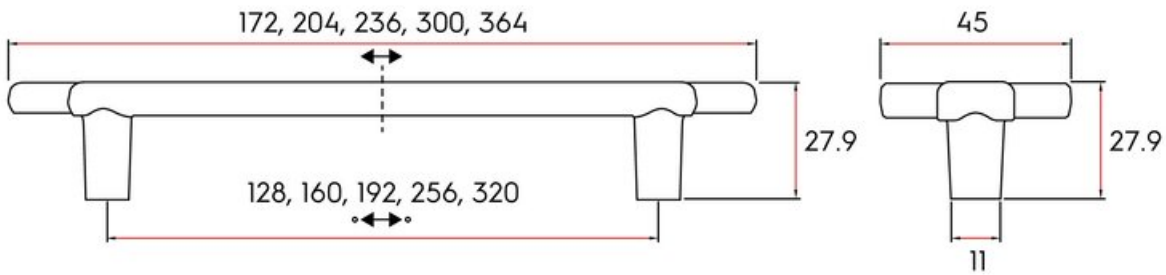

Technical Documents

View this product online at <https://marathonhardware.com/pd/9791-256-DBRZ>