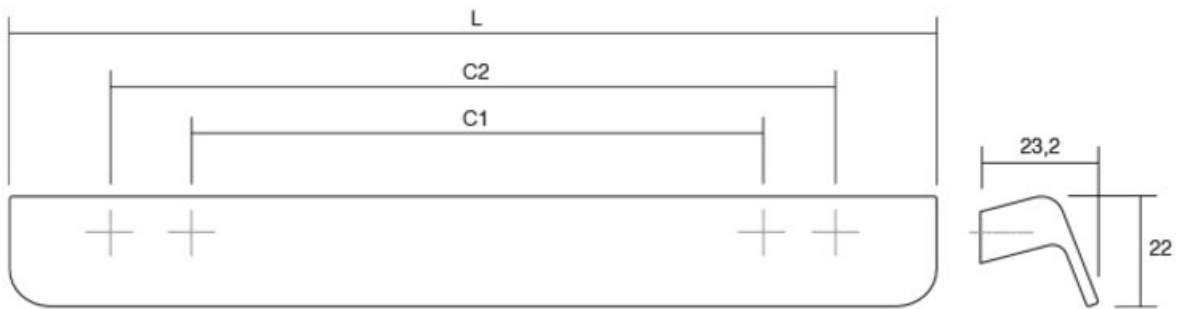

Technical Documents

View this product online at <https://marathonhardware.com/pd/V0610160L618>