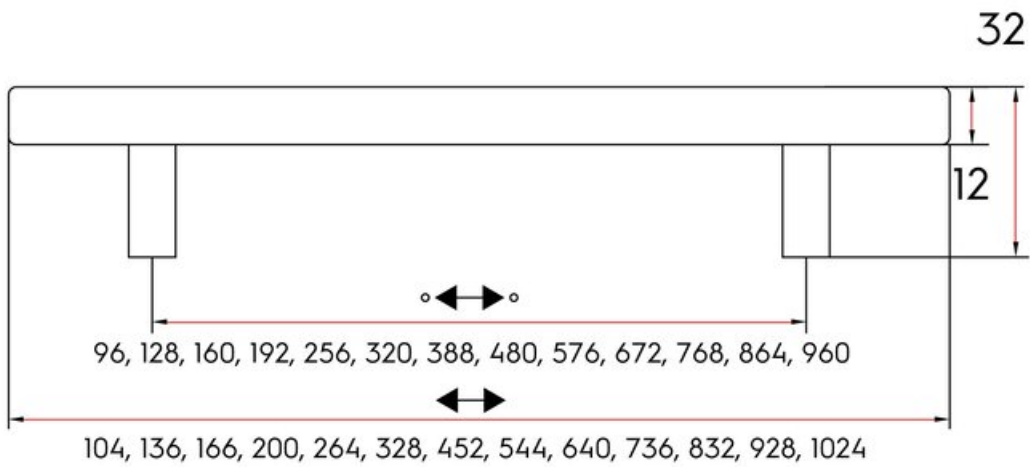

Technical Documents

View this product online at <https://marathonhardware.com/pd/9303-128-SGLD>