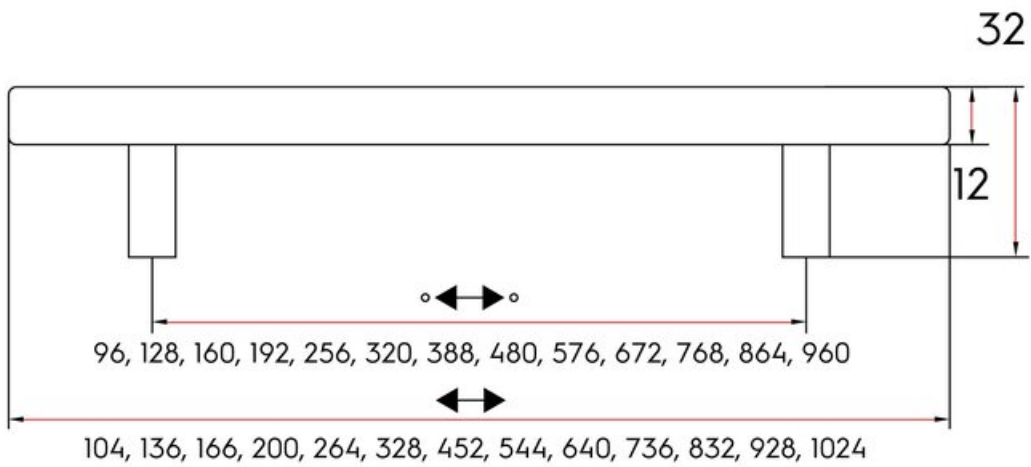

Technical Documents

View this product online at <https://marathonhardware.com/pd/9303-96-DBRZ>