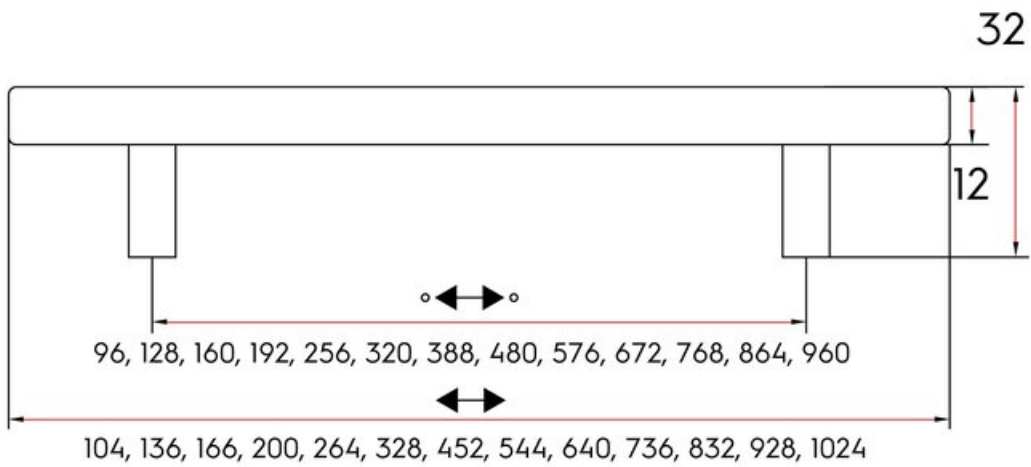

Technical Documents

View this product online at <https://marathonhardware.com/pd/9303-96-SGLD>