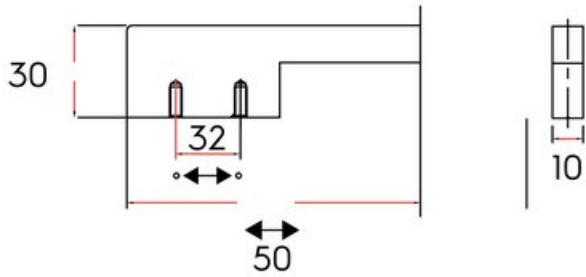

Technical Documents

View this product online at <https://marathonhardware.com/pd/9318-288-SGLD>