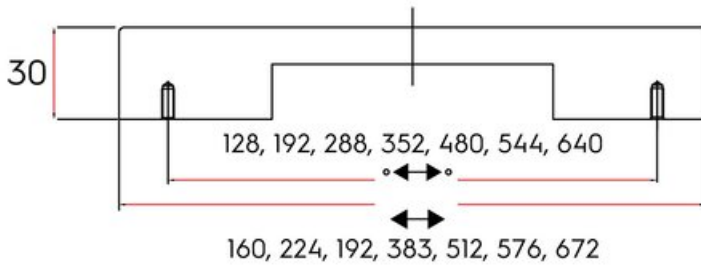

Technical Documents

View this product online at <https://marathonhardware.com/pd/9318-288-SGLD>