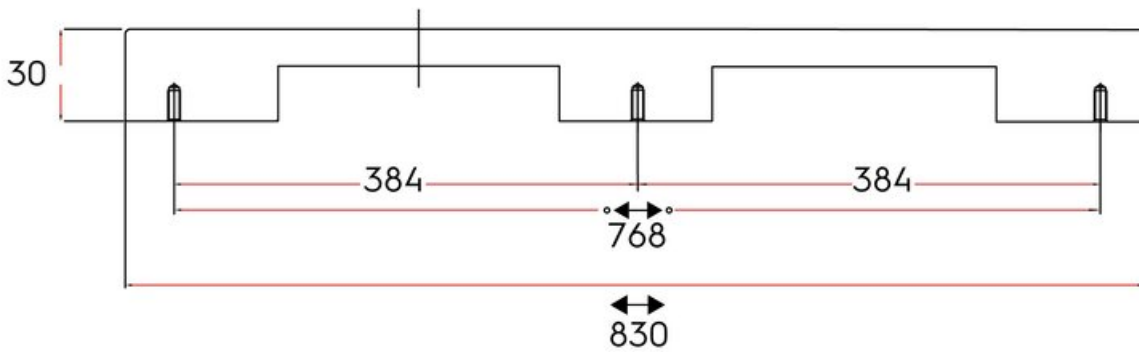

Technical Documents

View this product online at <https://marathonhardware.com/pd/9318-288-SGLD>