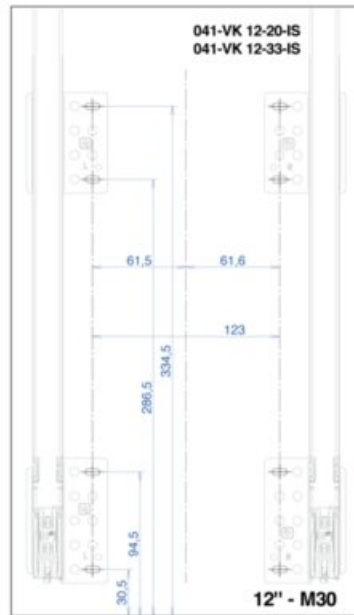

Technical Documents

View this product online at <https://marathonhardware.com/pd/041-VK12-33-IS>