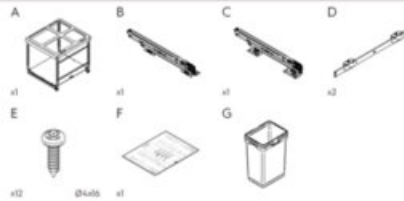

What's In the Box

- Frame
- Slides
- Screws
- Bins
- Template

Size	Capacity	Pull Out Dimensions (W x H x D)	Hinge Dimensions (W x H x D)	Part#
12"	2x 10L	255mm x 548mm x 483mm (10 1/8" x 21 1/4" x 18 1/4")	230mm x 548mm x 483mm (9 1/8" x 21 1/4" x 18 1/4")	041-VK12-20-IS
	33L	255mm x 548mm x 483mm (10 1/8" x 21 1/4" x 18 1/4")	230mm x 548mm x 483mm (9 1/8" x 21 1/4" x 18 1/4")	041-VK12-33-IS
15"	2x 20L	353mm x 548mm x 483mm (13 7/8" x 21 1/4" x 18 1/4")	330mm x 548mm x 483mm (12 1/4" x 21 1/4" x 18 1/4")	041-VK15-40-IS
	47L	353mm x 645mm x 483mm (13 7/8" x 25 3/8" x 18 1/4")	330mm x 645mm x 483mm (12 1/4" x 25 3/8" x 18 1/4")	041-VK15-47-IS
18"	1x 30L + 2x 10L	407mm x 548mm x 483mm (16 1/8" x 21 1/4" x 18 1/4")	380mm x 548mm x 483mm (14 1/2" x 21 1/4" x 18 1/4")	041-VK18-50-IS
	2x 30L	407mm x 548mm x 483mm (16 1/8" x 21 1/4" x 18 1/4")	380mm x 548mm x 483mm (14 1/2" x 21 1/4" x 18 1/4")	041-VK18-60-IS
	47L	483mm x 645mm x 483mm (19 1/8" x 25 3/8" x 18 1/4")	380mm x 645mm x 483mm (14 1/2" x 25 3/8" x 18 1/4")	041-VK21-47-IS
21"	1x 30L + 2x 10L	483mm x 645mm x 483mm (19 1/8" x 25 3/8" x 18 1/4")	380mm x 645mm x 483mm (14 1/2" x 25 3/8" x 18 1/4")	041-VK21-50-IS
	2x 30L	483mm x 548mm x 483mm (19 1/8" x 21 1/4" x 18 1/4")	380mm x 548mm x 483mm (14 1/2" x 21 1/4" x 18 1/4")	041-VK21-60-IS
24"	2x 20L + 2x 10L	559mm x 548mm x 483mm (22 1/8" x 21 1/4" x 18 1/4")	530mm x 548mm x 483mm (20 1/2" x 21 1/4" x 18 1/4")	041-VK24-60-IS
	2x 33L	559mm x 548mm x 483mm (22 1/8" x 21 1/4" x 18 1/4")	530mm x 548mm x 483mm (20 1/2" x 21 1/4" x 18 1/4")	041-VK24-66-IS
	2x 47L	559mm x 645mm x 483mm (22 1/8" x 25 3/8" x 18 1/4")	542mm x 645mm x 483mm (21 1/4" x 25 3/8" x 18 1/4")	041-VK24-94-IS
---	---	---	---	041-VK-TOUCH