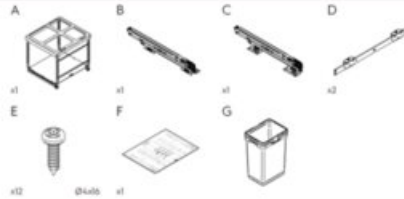

What's In the Box

- Frame
- Slides
- Screws
- Bins
- Template

Size	Capacity	Pull Out Dimensions (W x H x D)	Hinge Dimensions (W x H x D)	Part#
12"	2x 10L	255mm x 548mm x 485mm (10 1/8" x 21 1/4" x 18 1/4")	230mm x 548mm x 481mm (9 1/8" x 21 1/4" x 18 1/4")	041-VK12-20-IS
	33L	255mm x 548mm x 485mm (10 1/8" x 21 1/4" x 18 1/4")	230mm x 548mm x 481mm (9 1/8" x 21 1/4" x 18 1/4")	041-VK12-33-IS
15"	2x 20L	351mm x 548mm x 481mm (13 7/8" x 21 1/4" x 18 1/4")	330mm x 548mm x 481mm (12 1/4" x 21 1/4" x 18 1/4")	041-VK15-40-IS
	47L	351mm x 548mm x 481mm (13 7/8" x 21 1/4" x 18 1/4")	330mm x 548mm x 481mm (12 1/4" x 21 1/4" x 18 1/4")	041-VK15-47-IS
18"	1x 30L + 2x 10L	407mm x 548mm x 481mm (16 1/8" x 21 1/4" x 18 1/4")	380mm x 548mm x 481mm (14 1/2" x 21 1/4" x 18 1/4")	041-VK18-50-IS
	2x 30L	407mm x 548mm x 481mm (16 1/8" x 21 1/4" x 18 1/4")	380mm x 548mm x 481mm (14 1/2" x 21 1/4" x 18 1/4")	041-VK18-60-IS
	47L	483mm x 645mm x 481mm (19 1/4" x 25 3/8" x 18 1/4")	380mm x 645mm x 481mm (14 1/2" x 25 3/8" x 18 1/4")	041-VK21-47-IS
21"	1x 30L + 2x 10L	483mm x 645mm x 481mm (19 1/4" x 25 3/8" x 18 1/4")	380mm x 645mm x 481mm (14 1/2" x 25 3/8" x 18 1/4")	041-VK21-50-IS
	2x 30L	483mm x 645mm x 481mm (19 1/4" x 25 3/8" x 18 1/4")	380mm x 645mm x 481mm (14 1/2" x 25 3/8" x 18 1/4")	041-VK21-60-IS
24"	2x 20L + 2x 10L	559mm x 548mm x 481mm (22 1/8" x 21 1/4" x 18 1/4")	530mm x 548mm x 481mm (20 1/2" x 21 1/4" x 18 1/4")	041-VK24-60-IS
	2x 33L	559mm x 548mm x 481mm (22 1/8" x 21 1/4" x 18 1/4")	530mm x 548mm x 481mm (20 1/2" x 21 1/4" x 18 1/4")	041-VK24-66-IS
	2x 47L	559mm x 645mm x 481mm (22 1/8" x 25 3/8" x 18 1/4")	542mm x 645mm x 481mm (21 3/8" x 25 3/8" x 18 1/4")	041-VK24-94-IS
---	---	---	---	041-VK-TOUCH