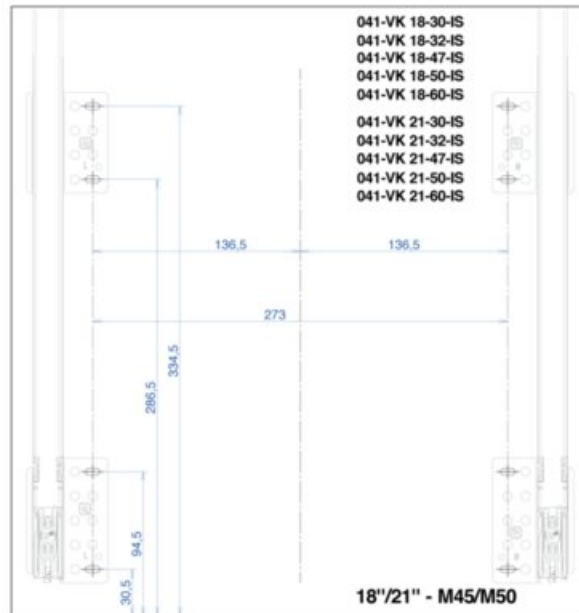

Technical Documents

View this product online at <https://marathonhardware.com/pd/041-VK18-47-IS>