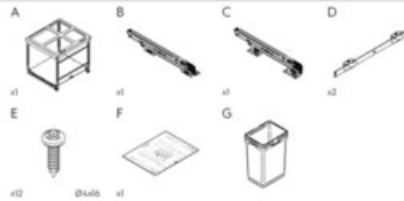

What's In the Box

- Frame
- Slides
- Screws
- Bins
- Template

Size	Capacity	Pull Out Dimensions (W x H x D)	Hinge Dimensions (W x H x D)	Part#
12"	2x 10L	255mm x 548mm x 483mm (10 1/8" x 21 1/2" x 18 1/4")	230mm x 548mm x 483mm (9 1/8" x 21 1/2" x 18 1/4")	041-VK12-20-IS
	33L	255mm x 548mm x 483mm (10 1/8" x 21 1/2" x 18 1/4")	230mm x 548mm x 483mm (9 1/8" x 21 1/2" x 18 1/4")	041-VK12-33-IS
15"	2x 20L	353mm x 548mm x 483mm (13 7/8" x 21 1/2" x 18 1/4")	330mm x 548mm x 483mm (12 1/4" x 21 1/2" x 18 1/4")	041-VK15-40-IS
	47L	353mm x 645mm x 483mm (13 7/8" x 25 3/8" x 18 1/4")	330mm x 645mm x 483mm (12 1/4" x 25 3/8" x 18 1/4")	041-VK15-47-IS
18"	2x 30L	407mm x 548mm x 483mm (16 1/8" x 21 1/2" x 18 1/4")	380mm x 548mm x 483mm (14 1/2" x 21 1/2" x 18 1/4")	041-VK18-50-IS
	1x 30L + 2x 10L	407mm x 548mm x 483mm (16 1/8" x 21 1/2" x 18 1/4")	380mm x 548mm x 483mm (14 1/2" x 21 1/2" x 18 1/4")	041-VK18-60-IS
	47L	407mm x 645mm x 483mm (16 1/8" x 25 3/8" x 18 1/4")	380mm x 645mm x 483mm (14 1/2" x 25 3/8" x 18 1/4")	041-VK18-47-IS
21"	1x 30L + 2x 10L	483mm x 645mm x 483mm (19 1/8" x 25 3/8" x 18 1/4")	380mm x 645mm x 483mm (14 1/2" x 25 3/8" x 18 1/4")	041-VK21-50-IS
	2x 30L	483mm x 548mm x 483mm (19 1/8" x 21 1/2" x 18 1/4")	380mm x 548mm x 483mm (14 1/2" x 21 1/2" x 18 1/4")	041-VK21-60-IS
24"	2x 20L + 2x 10L	559mm x 548mm x 483mm (22 1/8" x 21 1/2" x 18 1/4")	530mm x 548mm x 483mm (20 1/2" x 21 1/2" x 18 1/4")	041-VK24-60-IS
	2x 33L	559mm x 548mm x 483mm (22 1/8" x 21 1/2" x 18 1/4")	530mm x 548mm x 483mm (20 1/2" x 21 1/2" x 18 1/4")	041-VK24-66-IS
	2x 47L	559mm x 645mm x 483mm (22 1/8" x 25 3/8" x 18 1/4")	542mm x 645mm x 483mm (21 1/2" x 25 3/8" x 18 1/4")	041-VK24-94-IS
---	---	---	---	041-VK-TOUCH