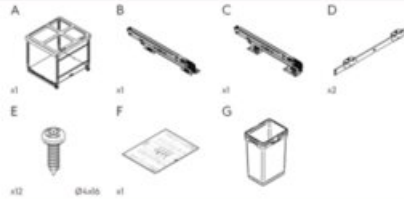

### What's In the Box

- Frame
- Slides
- Screws
- Bins
- Template

Size	Capacity	Pull Out Dimensions (W x H x D)	Hinge Dimensions (W x H x D)	Part#
12"	2x 10L	255mm x 548mm x 485mm (10 1/8" x 21 1/4" x 18 1/4")	230mm x 548mm x 481mm (9 1/8" x 21 1/4" x 18 1/4")	041-VK12-20-IS
	33L	255mm x 548mm x 485mm (10 1/8" x 21 1/4" x 18 1/4")	230mm x 548mm x 481mm (9 1/8" x 21 1/4" x 18 1/4")	041-VK12-33-IS
15"	2x 20L	351mm x 548mm x 481mm (13 7/8" x 21 1/4" x 18 1/4")	330mm x 548mm x 481mm (12 1/4" x 21 1/4" x 18 1/4")	041-VK15-40-IS
	47L	351mm x 548mm x 481mm (13 7/8" x 21 1/4" x 18 1/4")	330mm x 548mm x 481mm (12 1/4" x 21 1/4" x 18 1/4")	041-VK15-47-IS
18"	1x 30L + 2x 10L	407mm x 548mm x 481mm (16 1/8" x 21 1/4" x 18 1/4")	380mm x 548mm x 481mm (14 1/4" x 21 1/4" x 18 1/4")	041-VK18-50-IS
	2x 30L	407mm x 548mm x 481mm (16 1/8" x 21 1/4" x 18 1/4")	380mm x 548mm x 481mm (14 1/4" x 21 1/4" x 18 1/4")	041-VK18-60-IS
	47L	483mm x 645mm x 481mm (19 1/4" x 25 3/8" x 18 1/4")	380mm x 645mm x 481mm (14 1/4" x 25 3/8" x 18 1/4")	041-VK21-47-IS
21"	1x 30L + 2x 10L	483mm x 645mm x 481mm (19 1/4" x 25 3/8" x 18 1/4")	380mm x 645mm x 481mm (14 1/4" x 25 3/8" x 18 1/4")	041-VK21-50-IS
	2x 30L	483mm x 645mm x 481mm (19 1/4" x 25 3/8" x 18 1/4")	380mm x 645mm x 481mm (14 1/4" x 25 3/8" x 18 1/4")	041-VK21-60-IS
24"	2x 20L + 2x 10L	559mm x 548mm x 481mm (22 1/8" x 21 1/4" x 18 1/4")	530mm x 548mm x 481mm (20 1/2" x 21 1/4" x 18 1/4")	041-VK24-60-IS
	2x 33L	559mm x 548mm x 481mm (22 1/8" x 21 1/4" x 18 1/4")	530mm x 548mm x 481mm (20 1/2" x 21 1/4" x 18 1/4")	041-VK24-66-IS
	2x 47L	559mm x 645mm x 481mm (22 1/8" x 25 3/8" x 18 1/4")	542mm x 645mm x 481mm (21 1/4" x 25 3/8" x 18 1/4")	041-VK24-94-IS
---	---	---	---	041-VK-TOUCH