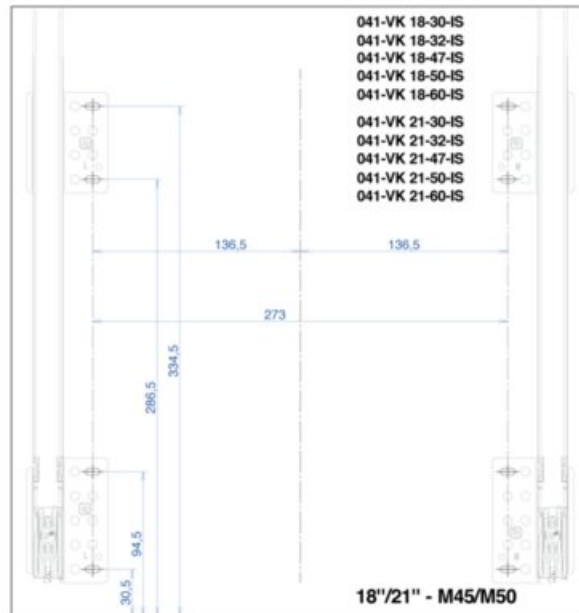

Technical Documents

View this product online at <https://marathonhardware.com/pd/041-VK18-50-IS>