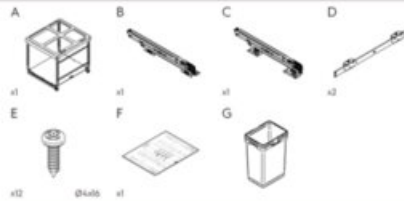

What's In the Box

- Frame
- Slides
- Screws
- Bins
- Template

Size	Capacity	Pull Out Dimensions (W x H x D)	Hinge Dimensions (W x H x D)	Part#
12"	2x 10L	255mm x 548mm x 483mm (10 1/8" x 21 1/4" x 18 1/4")	230mm x 548mm x 483mm (9 1/8" x 21 1/4" x 18 1/4")	041-VK12-20-IS
	33L	255mm x 548mm x 483mm (10 1/8" x 21 1/4" x 18 1/4")	230mm x 548mm x 483mm (9 1/8" x 21 1/4" x 18 1/4")	041-VK12-33-IS
15"	2x 20L	353mm x 548mm x 483mm (13 7/8" x 21 1/4" x 18 1/4")	330mm x 548mm x 483mm (12 1/4" x 21 1/4" x 18 1/4")	041-VK15-40-IS
	47L	353mm x 548mm x 483mm (13 7/8" x 21 1/4" x 18 1/4")	330mm x 548mm x 483mm (12 1/4" x 21 1/4" x 18 1/4")	041-VK15-47-IS
18"	1x 30L + 2x 10L	407mm x 548mm x 483mm (16 1/8" x 21 1/4" x 18 1/4")	380mm x 548mm x 483mm (14 1/2" x 21 1/4" x 18 1/4")	041-VK18-50-IS
	2x 30L	407mm x 548mm x 483mm (16 1/8" x 21 1/4" x 18 1/4")	380mm x 548mm x 483mm (14 1/2" x 21 1/4" x 18 1/4")	041-VK18-60-IS
	47L	483mm x 645mm x 483mm (19 1/4" x 25 3/8" x 18 1/4")	380mm x 645mm x 483mm (14 1/2" x 25 3/8" x 18 1/4")	041-VK21-47-IS
21"	1x 30L + 2x 10L	483mm x 645mm x 483mm (19 1/4" x 25 3/8" x 18 1/4")	380mm x 645mm x 483mm (14 1/2" x 25 3/8" x 18 1/4")	041-VK21-50-IS
	2x 30L	483mm x 645mm x 483mm (19 1/4" x 25 3/8" x 18 1/4")	380mm x 645mm x 483mm (14 1/2" x 25 3/8" x 18 1/4")	041-VK21-60-IS
24"	2x 20L + 2x 10L	559mm x 548mm x 483mm (22 1/8" x 21 1/4" x 18 1/4")	530mm x 548mm x 483mm (20 1/2" x 21 1/4" x 18 1/4")	041-VK24-60-IS
	2x 33L	559mm x 548mm x 483mm (22 1/8" x 21 1/4" x 18 1/4")	530mm x 548mm x 483mm (20 1/2" x 21 1/4" x 18 1/4")	041-VK24-66-IS
	2x 47L	559mm x 645mm x 483mm (22 1/8" x 25 3/8" x 18 1/4")	542mm x 645mm x 483mm (21 1/4" x 25 3/8" x 18 1/4")	041-VK24-94-IS
---	---	---	---	041-VK-TOUCH