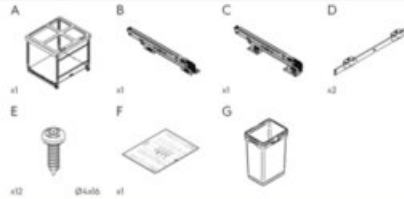

### What's In the Box

- Frame
- Slides
- Screws
- Bins
- Template

Size	Capacity	Pull Out Dimensions (W x H x D)	Hinge Dimensions (W x H x D)	Part#
12"	2x 10L	255mm x 548mm x 483mm (10 1/8" x 21 1/4" x 18 1/4")	230mm x 548mm x 483mm (9 1/8" x 21 1/4" x 18 1/4")	041-VK12-20-IS
	33L	255mm x 548mm x 483mm (10 1/8" x 21 1/4" x 18 1/4")	230mm x 548mm x 483mm (9 1/8" x 21 1/4" x 18 1/4")	041-VK12-33-IS
15"	2x 20L	353mm x 548mm x 483mm (13 7/8" x 21 1/4" x 18 1/4")	330mm x 548mm x 483mm (12 1/4" x 21 1/4" x 18 1/4")	041-VK15-40-IS
	47L	353mm x 645mm x 483mm (13 7/8" x 25 3/8" x 18 1/4")	330mm x 645mm x 483mm (12 1/4" x 25 3/8" x 18 1/4")	041-VK15-47-IS
18"	2x 30L	407mm x 548mm x 483mm (16 1/8" x 21 1/4" x 18 1/4")	380mm x 548mm x 483mm (14 1/4" x 21 1/4" x 18 1/4")	041-VK18-50-IS
	1x 30L + 2x 10L	407mm x 548mm x 483mm (16 1/8" x 21 1/4" x 18 1/4")	380mm x 548mm x 483mm (14 1/4" x 21 1/4" x 18 1/4")	041-VK18-50-IS
	47L	407mm x 645mm x 483mm (16 1/8" x 25 3/8" x 18 1/4")	380mm x 645mm x 483mm (14 1/4" x 25 3/8" x 18 1/4")	041-VK18-47-IS
21"	1x 30L + 2x 10L	483mm x 645mm x 483mm (19 1/8" x 25 3/8" x 18 1/4")	380mm x 645mm x 483mm (14 1/4" x 25 3/8" x 18 1/4")	041-VK21-50-IS
	2x 30L	483mm x 548mm x 483mm (19 1/8" x 21 1/4" x 18 1/4")	380mm x 548mm x 483mm (14 1/4" x 21 1/4" x 18 1/4")	041-VK21-60-IS
24"	2x 20L + 2x 10L	559mm x 548mm x 483mm (22 1/8" x 21 1/4" x 18 1/4")	530mm x 548mm x 483mm (20 1/4" x 21 1/4" x 18 1/4")	041-VK24-60-IS
	2x 33L	559mm x 548mm x 483mm (22 1/8" x 21 1/4" x 18 1/4")	530mm x 548mm x 483mm (20 1/4" x 21 1/4" x 18 1/4")	041-VK24-66-IS
	2x 47L	559mm x 645mm x 483mm (22 1/8" x 25 3/8" x 18 1/4")	542mm x 645mm x 483mm (21 1/4" x 25 3/8" x 18 1/4")	041-VK24-94-IS
---	---	---	---	041-VK-TOUCH