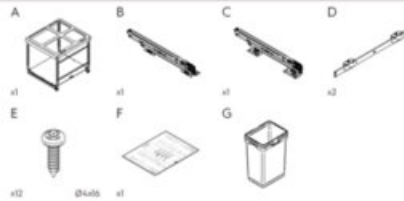

What's In the Box

- Frame
- Slides
- Screws
- Bins
- Template

Size	Capacity	Pull Out Dimensions (W x H x D)	Hinge Dimensions (W x H x D)	Part#
12"	2x 10L	255mm x 548mm x 483mm (10 1/8" x 21 1/4" x 18 1/4")	230mm x 548mm x 483mm (9 1/8" x 21 1/4" x 18 1/4")	041-VK12-20-IS
	33L	255mm x 548mm x 483mm (10 1/8" x 21 1/4" x 18 1/4")	230mm x 548mm x 483mm (9 1/8" x 21 1/4" x 18 1/4")	041-VK12-33-IS*
15"	2x 20L	353mm x 548mm x 483mm (13 7/8" x 21 1/4" x 18 1/4")	330mm x 548mm x 483mm (12 1/4" x 21 1/4" x 18 1/4")	041-VK15-40-IS*
	47L	353mm x 645mm x 483mm (13 7/8" x 25 3/8" x 18 1/4")	330mm x 645mm x 483mm (12 1/4" x 25 3/8" x 18 1/4")	041-VK15-47-IS
18"	2x 30L	407mm x 548mm x 483mm (16 1/8" x 21 1/4" x 18 1/4")	380mm x 548mm x 483mm (14 1/2" x 21 1/4" x 18 1/4")	041-VK18-47-IS
	1x 30L + 2x 10L	407mm x 548mm x 483mm (16 1/8" x 21 1/4" x 18 1/4")	380mm x 548mm x 483mm (14 1/2" x 21 1/4" x 18 1/4")	041-VK18-50-IS*
	47L	407mm x 548mm x 483mm (16 1/8" x 21 1/4" x 18 1/4")	380mm x 548mm x 483mm (14 1/2" x 21 1/4" x 18 1/4")	041-VK18-60-IS*
21"	2x 30L	483mm x 645mm x 483mm (19 1/8" x 25 3/8" x 18 1/4")	380mm x 645mm x 483mm (14 1/2" x 25 3/8" x 18 1/4")	041-VK21-47-IS
	1x 30L + 2x 10L	483mm x 645mm x 483mm (19 1/8" x 25 3/8" x 18 1/4")	380mm x 645mm x 483mm (14 1/2" x 25 3/8" x 18 1/4")	041-VK21-50-IS*
	2x 30L	483mm x 548mm x 483mm (19 1/8" x 21 1/4" x 18 1/4")	380mm x 548mm x 483mm (14 1/2" x 21 1/4" x 18 1/4")	041-VK21-60-IS*
24"	2x 20L + 2x 10L	559mm x 548mm x 483mm (22 1/8" x 21 1/4" x 18 1/4")	530mm x 548mm x 483mm (20 1/2" x 21 1/4" x 18 1/4")	041-VK24-60-IS
	2x 33L	559mm x 548mm x 483mm (22 1/8" x 21 1/4" x 18 1/4")	530mm x 548mm x 483mm (20 1/2" x 21 1/4" x 18 1/4")	041-VK24-66-IS
	2x 47L	559mm x 645mm x 483mm (22 1/8" x 25 3/8" x 18 1/4")	542mm x 645mm x 483mm (21 1/4" x 25 3/8" x 18 1/4")	041-VK24-94-IS
---	---	---	---	041-VK-TOUCH