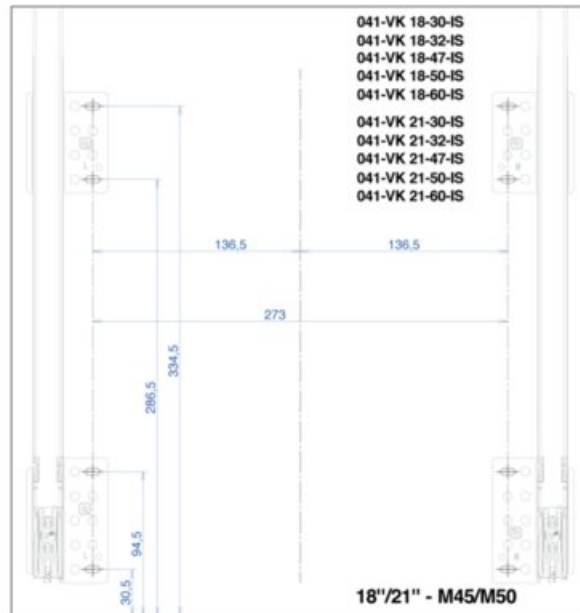

Technical Documents

View this product online at <https://marathonhardware.com/pd/041-VK18-60-IS>