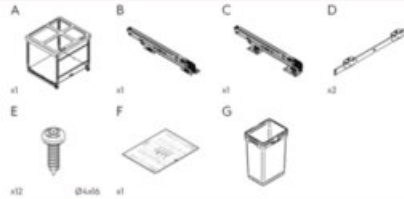

### What's In the Box

- Frame
- Slides
- Screws
- Bins
- Template

Size	Capacity	Pull Out Dimensions (W x H x D)	Hinge Dimensions (W x H x D)	Part#
12"	2x 10L	255mm x 548mm x 485mm (10 1/8" x 21 1/4" x 18 1/4")	230mm x 548mm x 481mm (9 1/8" x 21 1/4" x 18 1/4")	041-VK12-20-IS
	33L	255mm x 548mm x 485mm (10 1/8" x 21 1/4" x 18 1/4")	230mm x 548mm x 481mm (9 1/8" x 21 1/4" x 18 1/4")	041-VK12-33-IS
15"	2x 20L	351mm x 548mm x 481mm (13 7/8" x 21 1/4" x 18 1/4")	330mm x 548mm x 481mm (12 1/4" x 21 1/4" x 18 1/4")	041-VK15-40-IS
	47L	351mm x 548mm x 481mm (13 7/8" x 21 1/4" x 18 1/4")	330mm x 548mm x 481mm (12 1/4" x 21 1/4" x 18 1/4")	041-VK15-47-IS
18"	1x 30L + 2x 10L	407mm x 548mm x 481mm (16 1/8" x 21 1/4" x 18 1/4")	380mm x 548mm x 481mm (14 1/4" x 21 1/4" x 18 1/4")	041-VK18-50-IS
	2x 30L	407mm x 548mm x 481mm (16 1/8" x 21 1/4" x 18 1/4")	380mm x 548mm x 481mm (14 1/4" x 21 1/4" x 18 1/4")	041-VK18-60-IS
	47L	483mm x 645mm x 481mm (19 1/4" x 25 3/8" x 18 1/4")	380mm x 645mm x 481mm (14 1/4" x 25 3/8" x 18 1/4")	041-VK21-47-IS
21"	1x 30L + 2x 10L	483mm x 645mm x 481mm (19 1/4" x 25 3/8" x 18 1/4")	380mm x 645mm x 481mm (14 1/4" x 25 3/8" x 18 1/4")	041-VK21-50-IS
	2x 30L	483mm x 645mm x 481mm (19 1/4" x 25 3/8" x 18 1/4")	380mm x 645mm x 481mm (14 1/4" x 25 3/8" x 18 1/4")	041-VK21-60-IS
24"	2x 20L + 2x 10L	559mm 548mm x 481mm (22 1/8" x 21 1/4" x 18 1/4")	530mm 548mm x 481mm (20 1/4" x 21 1/4" x 18 1/4")	041-VK24-60-IS
	2x 33L	559mm 548mm x 481mm (22 1/8" x 21 1/4" x 18 1/4")	530mm 548mm x 481mm (20 1/4" x 21 1/4" x 18 1/4")	041-VK24-66-IS
	2x 47L	559mm 645mm x 481mm (22 1/8" x 25 3/8" x 18 1/4")	542mm 645mm x 481mm (21 1/4" x 25 3/8" x 18 1/4")	041-VK24-94-IS
---	---	---	---	041-VK-TOUCH