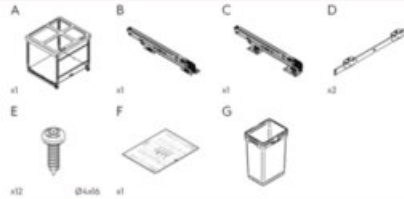

### What's In the Box

- Frame
- Slides
- Screws
- Bins
- Template

Size	Capacity	Pull Out Dimensions (W x H x D)	Hinge Dimensions (W x H x D)	Part#
12"	2x 10L	255mm x 548mm x 485mm (10 1/8" x 21 1/4" x 18 1/4")	230mm x 548mm x 481mm (9 1/8" x 21 1/4" x 18 1/4")	041-VK12-20-IS
	33L	255mm x 548mm x 485mm (10 1/8" x 21 1/4" x 18 1/4")	230mm x 548mm x 481mm (9 1/8" x 21 1/4" x 18 1/4")	041-VK12-33-IS
15"	2x 20L	351mm x 548mm x 481mm (13 7/8" x 21 1/4" x 18 1/4")	330mm x 548mm x 481mm (12 1/4" x 21 1/4" x 18 1/4")	041-VK15-40-IS
	47L	351mm x 548mm x 481mm (13 7/8" x 21 1/4" x 18 1/4")	330mm x 548mm x 481mm (12 1/4" x 21 1/4" x 18 1/4")	041-VK15-47-IS
18"	1x 30L + 2x 10L	407mm x 548mm x 481mm (16 1/8" x 21 1/4" x 18 1/4")	380mm x 548mm x 481mm (14 1/2" x 21 1/4" x 18 1/4")	041-VK18-50-IS
	2x 30L	407mm x 548mm x 481mm (16 1/8" x 21 1/4" x 18 1/4")	380mm x 548mm x 481mm (14 1/2" x 21 1/4" x 18 1/4")	041-VK18-60-IS
	47L	483mm x 645mm x 481mm (19 1/8" x 25 3/8" x 18 1/4")	380mm x 645mm x 481mm (14 1/2" x 25 3/8" x 18 1/4")	041-VK21-47-IS
21"	1x 30L + 2x 10L	483mm x 645mm x 481mm (19 1/8" x 25 3/8" x 18 1/4")	380mm x 645mm x 481mm (14 1/2" x 25 3/8" x 18 1/4")	041-VK21-50-IS
	2x 30L	483mm x 645mm x 481mm (19 1/8" x 25 3/8" x 18 1/4")	380mm x 645mm x 481mm (14 1/2" x 25 3/8" x 18 1/4")	041-VK21-60-IS
24"	2x 20L + 2x 10L	559mm x 548mm x 481mm (22 1/8" x 21 1/4" x 18 1/4")	530mm x 548mm x 481mm (20 1/2" x 21 1/4" x 18 1/4")	041-VK24-60-IS
	2x 33L	559mm x 548mm x 481mm (22 1/8" x 21 1/4" x 18 1/4")	530mm x 548mm x 481mm (20 1/2" x 21 1/4" x 18 1/4")	041-VK24-66-IS
	2x 47L	559mm x 645mm x 481mm (22 1/8" x 25 3/8" x 18 1/4")	542mm x 645mm x 481mm (21 1/4" x 25 3/8" x 18 1/4")	041-VK24-94-IS
---	---	---	---	041-VK-TOUCH