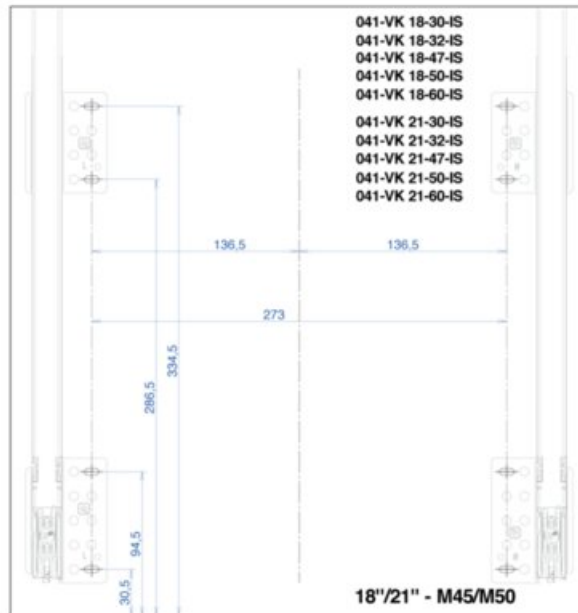

Technical Documents

View this product online at <https://marathonhardware.com/pd/041-VK21-60-IS>