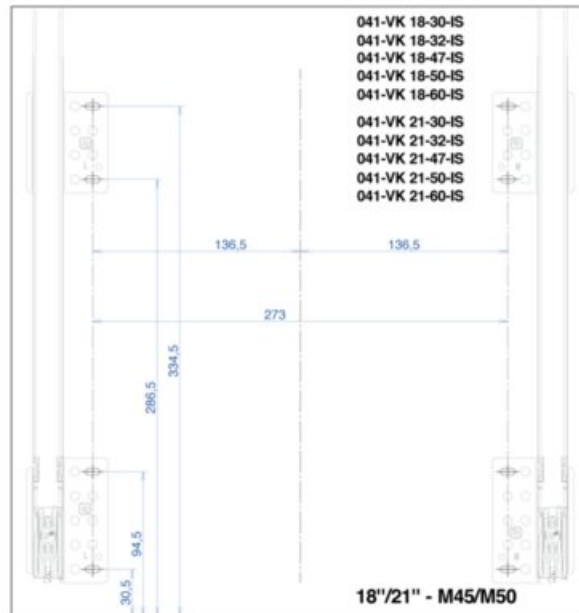

Technical Documents

View this product online at <https://marathonhardware.com/pd/041-VK21-60-IS>