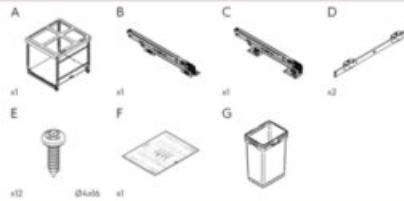

### What's In the Box

- Frame
- Slides
- Screws
- Bins
- Template

Size	Capacity	Pull Out Dimensions (W x H x D)	Hinge Dimensions (W x H x D)	Part#
12"	2x 10L	255mm x 548mm x 483mm (10 1/8" x 21 1/4" x 18 1/4")	230mm x 548mm x 483mm (9 1/8" x 21 1/4" x 18 1/4")	041-VK12-20-IS
	33L	255mm x 548mm x 483mm (10 1/8" x 21 1/4" x 18 1/4")	230mm x 548mm x 483mm (9 1/8" x 21 1/4" x 18 1/4")	041-VK12-33-IS
15"	2x 20L	353mm x 548mm x 483mm (13 7/8" x 21 1/4" x 18 1/4")	330mm x 548mm x 483mm (12 1/4" x 21 1/4" x 18 1/4")	041-VK15-40-IS
	47L	353mm x 645mm x 483mm (13 7/8" x 25 3/8" x 18 1/4")	330mm x 645mm x 483mm (12 1/4" x 25 3/8" x 18 1/4")	041-VK15-47-IS
18"	2x 30L	407mm x 548mm x 483mm (16 1/8" x 21 1/4" x 18 1/4")	380mm x 548mm x 483mm (14 1/4" x 21 1/4" x 18 1/4")	041-VK18-50-IS
	1x 30L + 2x 10L	407mm x 548mm x 483mm (16 1/8" x 21 1/4" x 18 1/4")	380mm x 548mm x 483mm (14 1/4" x 21 1/4" x 18 1/4")	041-VK18-60-IS
	47L	407mm x 645mm x 483mm (16 1/8" x 25 3/8" x 18 1/4")	380mm x 645mm x 483mm (14 1/4" x 25 3/8" x 18 1/4")	041-VK18-47-IS
21"	1x 30L + 2x 10L	483mm x 645mm x 483mm (19 1/8" x 25 3/8" x 18 1/4")	380mm x 645mm x 483mm (14 1/4" x 25 3/8" x 18 1/4")	041-VK21-50-IS
	2x 30L	483mm x 548mm x 483mm (19 1/8" x 21 1/4" x 18 1/4")	380mm x 548mm x 483mm (14 1/4" x 21 1/4" x 18 1/4")	041-VK21-60-IS
24"	2x 20L + 2x 10L	559mm x 548mm x 483mm (22 1/8" x 21 1/4" x 18 1/4")	530mm x 548mm x 483mm (20 1/4" x 21 1/4" x 18 1/4")	041-VK24-60-IS
	2x 33L	559mm x 548mm x 483mm (22 1/8" x 21 1/4" x 18 1/4")	530mm x 548mm x 483mm (20 1/4" x 21 1/4" x 18 1/4")	041-VK24-66-IS
	2x 47L	559mm x 645mm x 483mm (22 1/8" x 25 3/8" x 18 1/4")	542mm x 645mm x 483mm (21 1/4" x 25 3/8" x 18 1/4")	041-VK24-94-IS
---	---	---	---	041-VK-TOUCH