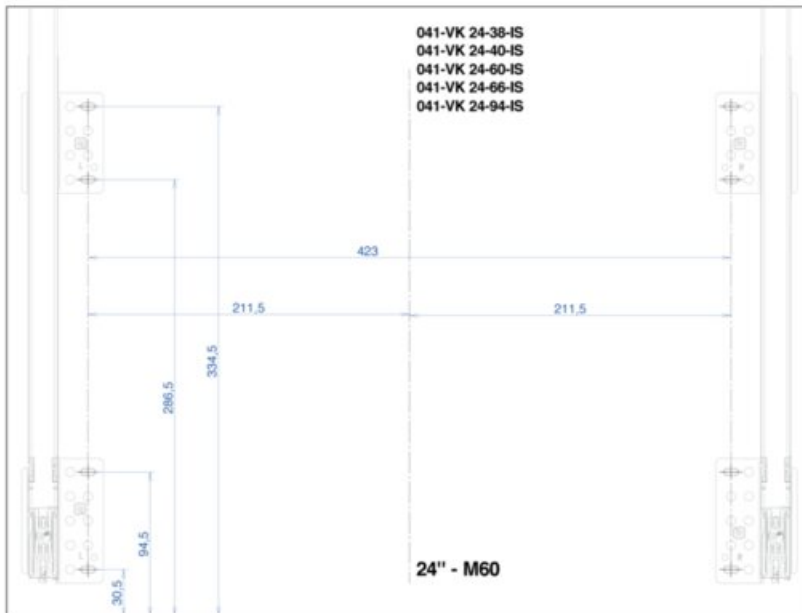

Technical Documents

View this product online at <https://marathonhardware.com/pd/041-VK24-60-IS>