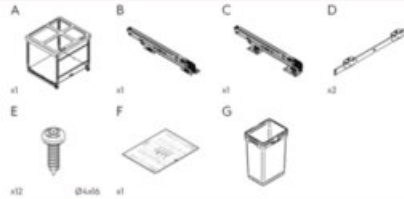

What's In the Box

- Frame
- Slides
- Screws
- Bins
- Template

Size	Capacity	Pull Out Dimensions (W x H x D)	Hinge Dimensions (W x H x D)	Part#
12"	2x 10L	255mm x 548mm x 485mm (10 1/8" x 21 1/4" x 18 1/4")	230mm x 548mm x 481mm (9 1/8" x 21 1/4" x 18 1/4")	041-VK12-20-IS
	33L	255mm x 548mm x 485mm (10 1/8" x 21 1/4" x 18 1/4")	230mm x 548mm x 481mm (9 1/8" x 21 1/4" x 18 1/4")	041-VK12-33-IS
15"	2x 20L	351mm x 548mm x 481mm (13 7/8" x 21 1/4" x 18 1/4")	330mm x 548mm x 481mm (12 1/4" x 21 1/4" x 18 1/4")	041-VK15-40-IS
	47L	351mm x 548mm x 481mm (13 7/8" x 21 1/4" x 18 1/4")	330mm x 548mm x 481mm (12 1/4" x 21 1/4" x 18 1/4")	041-VK15-47-IS
18"	1x 30L + 2x 10L	407mm x 548mm x 481mm (16 1/8" x 21 1/4" x 18 1/4")	380mm x 548mm x 481mm (14 1/2" x 21 1/4" x 18 1/4")	041-VK18-50-IS
	2x 30L	407mm x 548mm x 481mm (16 1/8" x 21 1/4" x 18 1/4")	380mm x 548mm x 481mm (14 1/2" x 21 1/4" x 18 1/4")	041-VK18-60-IS
	47L	483mm x 645mm x 481mm (19 1/4" x 25 3/8" x 18 1/4")	380mm x 645mm x 481mm (14 1/2" x 25 3/8" x 18 1/4")	041-VK21-47-IS
21"	1x 30L + 2x 10L	483mm x 645mm x 481mm (19 1/4" x 25 3/8" x 18 1/4")	380mm x 645mm x 481mm (14 1/2" x 25 3/8" x 18 1/4")	041-VK21-50-IS
	2x 30L	483mm x 645mm x 481mm (19 1/4" x 25 3/8" x 18 1/4")	380mm x 645mm x 481mm (14 1/2" x 25 3/8" x 18 1/4")	041-VK21-60-IS
24"	2x 20L + 2x 10L	559mm x 548mm x 481mm (22 1/8" x 21 1/4" x 18 1/4")	530mm x 548mm x 481mm (20 1/2" x 21 1/4" x 18 1/4")	041-VK24-60-IS
	2x 33L	559mm x 548mm x 481mm (22 1/8" x 21 1/4" x 18 1/4")	530mm x 548mm x 481mm (20 1/2" x 21 1/4" x 18 1/4")	041-VK24-66-IS
	2x 47L	559mm x 645mm x 481mm (22 1/8" x 25 3/8" x 18 1/4")	542mm x 645mm x 481mm (21 1/4" x 25 3/8" x 18 1/4")	041-VK24-94-IS
---	---	---	---	041-VK-TOUCH