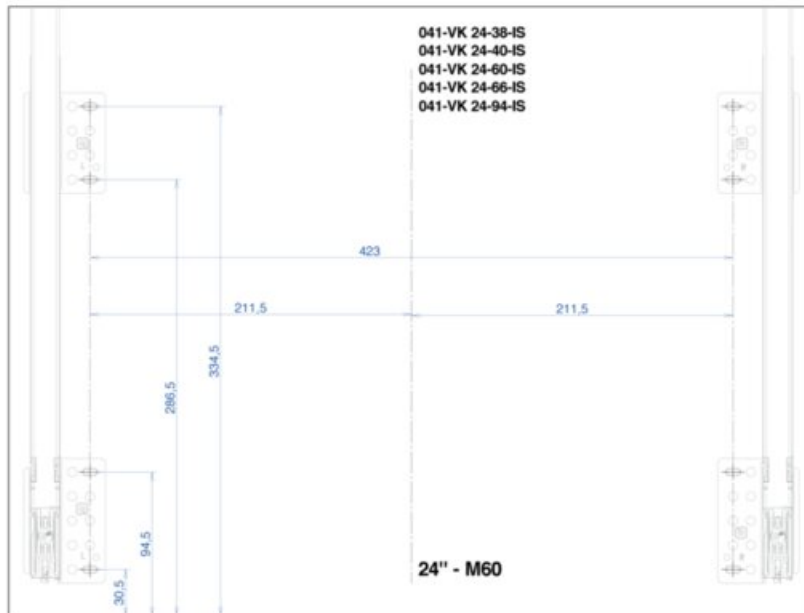

Technical Documents

View this product online at <https://marathonhardware.com/pd/041-VK24-66-IS>