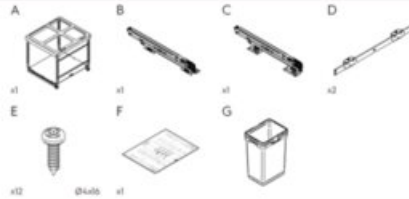

What's In the Box

- Frame
- Slides
- Screws
- Bins
- Template

Size	Capacity	Pull Out Dimensions (W x H x D)	Hinge Dimensions (W x H x D)	Part#
12"	2x 10L	255mm x 548mm x 485mm (10 1/8" x 21 1/4" x 18 1/4")	230mm x 548mm x 481mm (9 1/8" x 21 1/4" x 18 1/4")	041-VK12-20-IS
	33L	255mm x 548mm x 485mm (10 1/8" x 21 1/4" x 18 1/4")	230mm x 548mm x 481mm (9 1/8" x 21 1/4" x 18 1/4")	041-VK12-33-IS
15"	2x 20L	351mm x 548mm x 481mm (13 7/8" x 21 1/4" x 18 1/4")	330mm x 548mm x 481mm (12 1/4" x 21 1/4" x 18 1/4")	041-VK15-40-IS
	47L	351mm x 548mm x 481mm (13 7/8" x 21 1/4" x 18 1/4")	330mm x 548mm x 481mm (12 1/4" x 21 1/4" x 18 1/4")	041-VK15-47-IS
18"	1x 30L + 2x 10L	407mm x 548mm x 481mm (16 1/8" x 21 1/4" x 18 1/4")	380mm x 548mm x 481mm (14 1/4" x 21 1/4" x 18 1/4")	041-VK18-50-IS
	2x 30L	407mm x 548mm x 481mm (16 1/8" x 21 1/4" x 18 1/4")	380mm x 548mm x 481mm (14 1/4" x 21 1/4" x 18 1/4")	041-VK18-60-IS
	47L	483mm x 645mm x 481mm (19 1/4" x 25 3/8" x 18 1/4")	380mm x 645mm x 481mm (14 1/4" x 25 3/8" x 18 1/4")	041-VK21-47-IS
21"	1x 30L + 2x 10L	483mm x 645mm x 481mm (19 1/4" x 25 3/8" x 18 1/4")	380mm x 645mm x 481mm (14 1/4" x 25 3/8" x 18 1/4")	041-VK21-50-IS
	2x 30L	483mm x 645mm x 481mm (19 1/4" x 25 3/8" x 18 1/4")	380mm x 645mm x 481mm (14 1/4" x 25 3/8" x 18 1/4")	041-VK21-60-IS
24"	2x 20L + 2x 10L	559mm 548mm x 481mm (22 1/8" x 21 1/4" x 18 1/4")	530mm 548mm x 481mm (20 1/4" x 21 1/4" x 18 1/4")	041-VK24-60-IS
	2x 33L	559mm 548mm x 481mm (22 1/8" x 21 1/4" x 18 1/4")	530mm 548mm x 481mm (20 1/4" x 21 1/4" x 18 1/4")	041-VK24-66-IS
	2x 47L	559mm 645mm x 481mm (22 1/8" x 25 3/8" x 18 1/4")	542mm 645mm x 481mm (21 1/4" x 25 3/8" x 18 1/4")	041-VK24-94-IS
---	---	---	---	041-VK-TOUCH