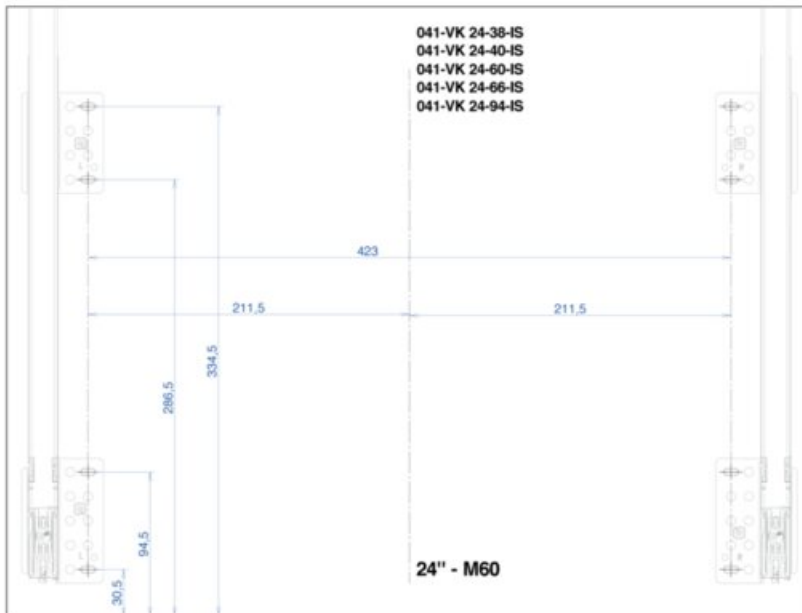

Technical Documents

View this product online at <https://marathonhardware.com/pd/041-VK24-66-IS>