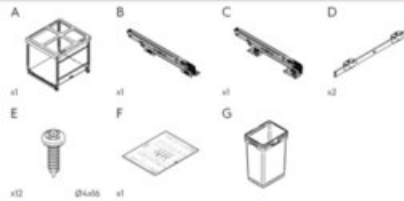

What's In the Box

- Frame
- Slides
- Screws
- Bins
- Template

Size	Capacity	Pull Out Dimensions (W x H x D)	Hinge Dimensions (W x H x D)	Part#
12"	2x 10L	255mm x 548mm x 485mm (10 1/8" x 21 1/4" x 18 1/4")	230mm x 548mm x 481mm (9 1/8" x 21 1/4" x 18 1/4")	041-VK12-20-IS
	33L	255mm x 548mm x 485mm (10 1/8" x 21 1/4" x 18 1/4")	230mm x 548mm x 481mm (9 1/8" x 21 1/4" x 18 1/4")	041-VK12-33-IS
15"	2x 20L	351mm x 548mm x 481mm (13 7/8" x 21 1/4" x 18 1/4")	330mm x 548mm x 481mm (12 1/4" x 21 1/4" x 18 1/4")	041-VK15-40-IS
	47L	351mm x 548mm x 481mm (13 7/8" x 21 1/4" x 18 1/4")	330mm x 548mm x 481mm (12 1/4" x 21 1/4" x 18 1/4")	041-VK15-47-IS
18"	1x 30L + 2x 10L	407mm x 548mm x 481mm (16 1/8" x 21 1/4" x 18 1/4")	380mm x 548mm x 481mm (14 1/4" x 21 1/4" x 18 1/4")	041-VK18-50-IS
	2x 30L	407mm x 548mm x 481mm (16 1/8" x 21 1/4" x 18 1/4")	380mm x 548mm x 481mm (14 1/4" x 21 1/4" x 18 1/4")	041-VK18-60-IS
	47L	483mm x 645mm x 481mm (19 1/4" x 25 3/8" x 18 1/4")	380mm x 645mm x 481mm (14 1/4" x 25 3/8" x 18 1/4")	041-VK21-47-IS
21"	1x 30L + 2x 10L	483mm x 645mm x 481mm (19 1/4" x 25 3/8" x 18 1/4")	380mm x 645mm x 481mm (14 1/4" x 25 3/8" x 18 1/4")	041-VK21-50-IS
	2x 30L	483mm x 645mm x 481mm (19 1/4" x 25 3/8" x 18 1/4")	380mm x 645mm x 481mm (14 1/4" x 25 3/8" x 18 1/4")	041-VK21-60-IS
24"	2x 20L + 2x 10L	559mm x 548mm x 481mm (22 1/8" x 21 1/4" x 18 1/4")	530mm x 548mm x 481mm (20 1/4" x 21 1/4" x 18 1/4")	041-VK24-60-IS
	2x 33L	559mm x 548mm x 481mm (22 1/8" x 21 1/4" x 18 1/4")	530mm x 548mm x 481mm (20 1/4" x 21 1/4" x 18 1/4")	041-VK24-66-IS
	2x 47L	559mm x 645mm x 481mm (22 1/8" x 25 3/8" x 18 1/4")	542mm x 645mm x 481mm (21 1/4" x 25 3/8" x 18 1/4")	041-VK24-94-IS
---	---	---	---	041-VK-TOUCH