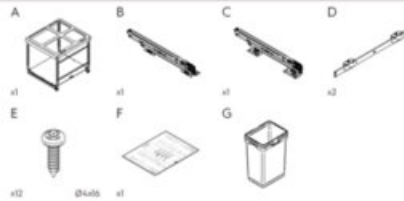

Size	Capacity	Pull Out Dimensions (W x H x D)	Hinge Dimensions (W x H x D)	Part#
12"	2x 10L	255mm x 548mm x 485mm (10 1/8" x 21 1/4" x 18 1/4")	230mm x 548mm x 481mm (9 1/8" x 21 1/4" x 18 1/4")	041-VK12-20-IS
	33L	255mm x 548mm x 485mm (10 1/8" x 21 1/4" x 18 1/4")	230mm x 548mm x 481mm (9 1/8" x 21 1/4" x 18 1/4")	041-VK12-33-IS
15"	2x 20L	351mm x 548mm x 481mm (13 7/8" x 21 1/4" x 18 1/4")	330mm x 548mm x 481mm (12 1/4" x 21 1/4" x 18 1/4")	041-VK15-40-IS
	47L	351mm x 548mm x 481mm (13 7/8" x 21 1/4" x 18 1/4")	330mm x 548mm x 481mm (12 1/4" x 21 1/4" x 18 1/4")	041-VK15-47-IS
18"	1x 30L + 2x 10L	407mm x 548mm x 481mm (16 1/8" x 21 1/4" x 18 1/4")	380mm x 548mm x 481mm (14 1/4" x 21 1/4" x 18 1/4")	041-VK18-50-IS
	2x 30L	407mm x 548mm x 481mm (16 1/8" x 21 1/4" x 18 1/4")	380mm x 548mm x 481mm (14 1/4" x 21 1/4" x 18 1/4")	041-VK18-60-IS
	47L	483mm x 645mm x 481mm (19 1/4" x 25 3/8" x 18 1/4")	380mm x 645mm x 481mm (14 1/4" x 25 3/8" x 18 1/4")	041-VK21-47-IS
21"	1x 30L + 2x 10L	483mm x 645mm x 481mm (19 1/4" x 25 3/8" x 18 1/4")	380mm x 645mm x 481mm (14 1/4" x 25 3/8" x 18 1/4")	041-VK21-50-IS
	2x 30L	483mm x 645mm x 481mm (19 1/4" x 25 3/8" x 18 1/4")	380mm x 645mm x 481mm (14 1/4" x 25 3/8" x 18 1/4")	041-VK21-60-IS
24"	2x 20L + 2x 10L	559mm x 548mm x 481mm (22 1/8" x 21 1/4" x 18 1/4")	530mm x 548mm x 481mm (20 1/4" x 21 1/4" x 18 1/4")	041-VK24-60-IS
	2x 33L	559mm x 548mm x 481mm (22 1/8" x 21 1/4" x 18 1/4")	530mm x 548mm x 481mm (20 1/4" x 21 1/4" x 18 1/4")	041-VK24-66-IS
	2x 47L	559mm x 645mm x 481mm (22 1/8" x 25 3/8" x 18 1/4")	542mm x 645mm x 481mm (21 1/4" x 25 3/8" x 18 1/4")	041-VK24-94-IS
---	---	---	---	041-VK-TOUCH

* optional compost bin available

800.840.1228 / MARATHONHARDWARE.COM

View this product online at <https://marathonhardware.com/pd/041-VK24-66-IS>