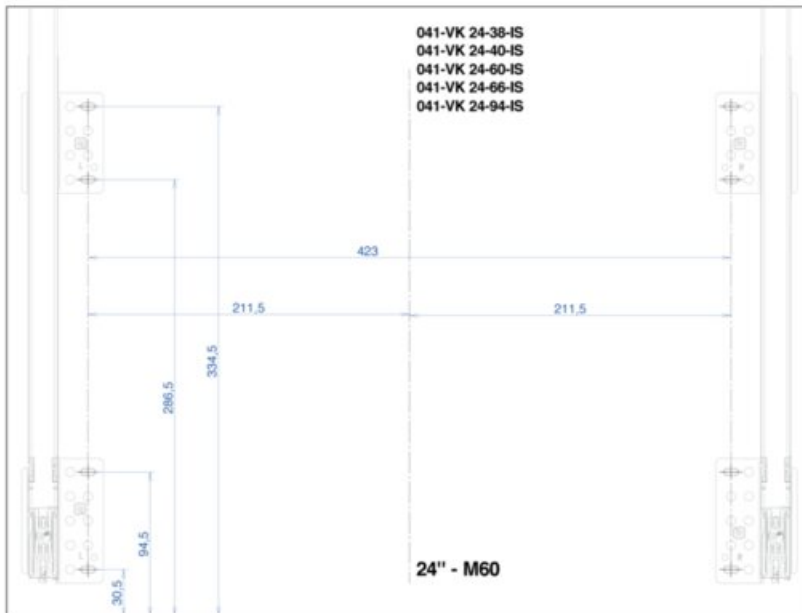

Technical Documents

View this product online at <https://marathonhardware.com/pd/041-VK24-94-IS>