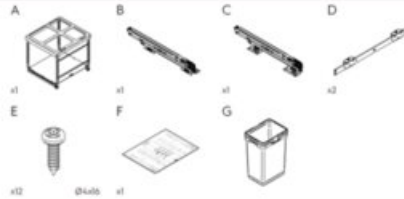

### What's In the Box

- Frame
- Slides
- Screws
- Bins
- Template

Size	Capacity	Pull Out Dimensions (W x H x D)	Hinge Dimensions (W x H x D)	Part#
12"	2x 10L	255mm x 548mm x 485mm (10 1/8" x 21 1/4" x 18 1/4")	230mm x 548mm x 481mm (9 1/8" x 21 1/4" x 18 1/4")	041-VK12-20-IS
	33L	255mm x 548mm x 485mm (10 1/8" x 21 1/4" x 18 1/4")	230mm x 548mm x 481mm (9 1/8" x 21 1/4" x 18 1/4")	041-VK12-33-IS
15"	2x 20L	351mm x 548mm x 481mm (13 7/8" x 21 1/4" x 18 1/4")	330mm x 548mm x 481mm (12 1/4" x 21 1/4" x 18 1/4")	041-VK15-40-IS
	47L	351mm x 548mm x 481mm (13 7/8" x 21 1/4" x 18 1/4")	330mm x 548mm x 481mm (12 1/4" x 21 1/4" x 18 1/4")	041-VK15-47-IS
18"	1x 30L + 2x 10L	407mm x 548mm x 481mm (16 1/8" x 21 1/4" x 18 1/4")	380mm x 548mm x 481mm (14 1/2" x 21 1/4" x 18 1/4")	041-VK18-50-IS
	2x 30L	407mm x 548mm x 481mm (16 1/8" x 21 1/4" x 18 1/4")	380mm x 548mm x 481mm (14 1/2" x 21 1/4" x 18 1/4")	041-VK18-60-IS
	47L	483mm x 645mm x 481mm (19 1/4" x 25 3/8" x 18 1/4")	380mm x 645mm x 481mm (14 1/2" x 25 3/8" x 18 1/4")	041-VK21-47-IS
21"	1x 30L + 2x 10L	483mm x 645mm x 481mm (19 1/4" x 25 3/8" x 18 1/4")	380mm x 645mm x 481mm (14 1/2" x 25 3/8" x 18 1/4")	041-VK21-50-IS
	2x 30L	483mm x 645mm x 481mm (19 1/4" x 25 3/8" x 18 1/4")	380mm x 645mm x 481mm (14 1/2" x 25 3/8" x 18 1/4")	041-VK21-60-IS
24"	2x 20L + 2x 10L	559mm x 548mm x 481mm (22 1/8" x 21 1/4" x 18 1/4")	530mm x 548mm x 481mm (20 1/2" x 21 1/4" x 18 1/4")	041-VK24-60-IS
	2x 33L	559mm x 548mm x 481mm (22 1/8" x 21 1/4" x 18 1/4")	530mm x 548mm x 481mm (20 1/2" x 21 1/4" x 18 1/4")	041-VK24-66-IS
	2x 47L	559mm x 645mm x 481mm (22 1/8" x 25 3/8" x 18 1/4")	542mm x 645mm x 481mm (21 1/4" x 25 3/8" x 18 1/4")	041-VK24-94-IS
---	---	---	---	041-VK-TOUCH