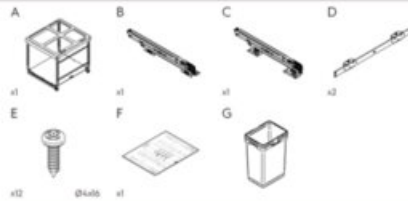

### What's In the Box

- Frame
- Slides
- Screws
- Bins
- Template

Size	Capacity	Pull Out Dimensions (W x H x D)	Hinge Dimensions (W x H x D)	Part#
12"	2x 10L	255mm x 548mm x 485mm (10 1/8" x 21 1/4" x 18 1/4")	230mm x 548mm x 481mm (9 1/8" x 21 1/4" x 18 1/4")	041-VK12-20-IS
	33L	255mm x 548mm x 485mm (10 1/8" x 21 1/4" x 18 1/4")	230mm x 548mm x 481mm (9 1/8" x 21 1/4" x 18 1/4")	041-VK12-33-IS
15"	2x 20L	351mm x 548mm x 481mm (13 7/8" x 21 1/4" x 18 1/4")	330mm x 548mm x 481mm (12 1/4" x 21 1/4" x 18 1/4")	041-VK15-40-IS
	47L	351mm x 548mm x 481mm (13 7/8" x 21 1/4" x 18 1/4")	330mm x 548mm x 481mm (12 1/4" x 21 1/4" x 18 1/4")	041-VK15-47-IS
18"	1x 30L + 2x 10L	407mm x 548mm x 481mm (16 1/8" x 21 1/4" x 18 1/4")	380mm x 548mm x 481mm (14 1/2" x 21 1/4" x 18 1/4")	041-VK18-50-IS
	2x 30L	407mm x 548mm x 481mm (16 1/8" x 21 1/4" x 18 1/4")	380mm x 548mm x 481mm (14 1/2" x 21 1/4" x 18 1/4")	041-VK18-60-IS
	47L	483mm x 645mm x 481mm (19 1/4" x 25 3/8" x 18 1/4")	380mm x 645mm x 481mm (14 1/2" x 25 3/8" x 18 1/4")	041-VK21-47-IS
21"	1x 30L + 2x 10L	483mm x 645mm x 481mm (19 1/4" x 25 3/8" x 18 1/4")	380mm x 645mm x 481mm (14 1/2" x 25 3/8" x 18 1/4")	041-VK21-50-IS
	2x 30L	483mm x 645mm x 481mm (19 1/4" x 25 3/8" x 18 1/4")	380mm x 645mm x 481mm (14 1/2" x 25 3/8" x 18 1/4")	041-VK21-60-IS
24"	2x 20L + 2x 10L	559mm x 548mm x 481mm (22 1/8" x 21 1/4" x 18 1/4")	530mm x 548mm x 481mm (20 1/2" x 21 1/4" x 18 1/4")	041-VK24-60-IS
	2x 33L	559mm x 548mm x 481mm (22 1/8" x 21 1/4" x 18 1/4")	530mm x 548mm x 481mm (20 1/2" x 21 1/4" x 18 1/4")	041-VK24-66-IS
	2x 47L	559mm x 645mm x 481mm (22 1/8" x 25 3/8" x 18 1/4")	542mm x 645mm x 481mm (21 3/8" x 25 3/8" x 18 1/4")	041-VK24-94-IS
---	---	---	---	041-VK-TOUCH