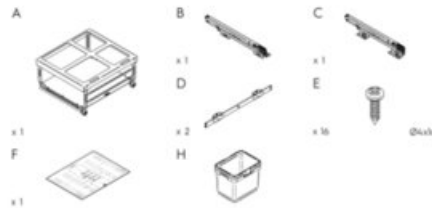

### Product Features

Marathon and Vibo's collaborative innovation, the Mini Kombi is the ideal solution for undersink waste storage. Effortlessly integrating into any kitchen with pullout or hinge-operated setups, these European-crafted systems support a hefty 40kg, fitting four key cabinet sizes - 15", 18", 21", and 24" - for unmatched durability and adaptability.

- Available in 4 widths: 15", 18", 21" and 24"
- Bottom mounted for easy installation on the floor of the cabinet
- Height: 334mm (13-5/32")†
- Compatible with 5/8" and 3/4" gables
- Adjustable door mount included
- Load capacity: 40kg (88lbs)

### What's In the Box

- Frame
- Slides
- Screws
- Bins
- Template

Size	Capacity	Pull Out Dimensions (W x H x D)	Hinge Dimensions	Part#
15"	2x 12L	330mm x 334mm x 481mm (13 1/8" x 13 1/8" x 18 7/8")	330mm x 334mm x 481mm (12 9/16" x 13 1/8" x 18 7/8")	041-VMK15-24-IS
18"	2x 7L + 1x 16L	407mm x 334mm x 481mm (16 1/8" x 13 1/8" x 18 7/8")	380mm x 334mm x 481mm (14 9/16" x 13 1/8" x 18 7/8")	041-VMK18-30-IS
	2x 16L	407mm x 334mm x 481mm (16 1/8" x 13 1/8" x 18 7/8")	380mm x 334mm x 481mm (14 9/16" x 13 1/8" x 18 7/8")	041-VMK18-32-IS
21"	2x 7L + 1x 16L	483mm x 334mm x 481mm (19 1/8" x 13 1/8" x 18 7/8")	380mm x 334mm x 481mm (14 9/16" x 13 1/8" x 18 7/8")	041-VMK21-30-IS
	2x 16L	483mm x 334mm x 481mm (19 1/8" x 13 1/8" x 18 7/8")	380mm x 334mm x 481mm (14 9/16" x 13 1/8" x 18 7/8")	041-VMK21-32-IS
24"	2x 12L + 2x 7L	559mm x 334mm x 481mm (22 1/8" x 13 1/8" x 18 7/8")	530mm x 334mm x 481mm (20 9/16" x 13 1/8" x 18 7/8")	041-VMK24-38-IS
	2x 20L	559mm x 334mm x 481mm (22 1/8" x 13 1/8" x 18 7/8")	530mm x 334mm x 481mm (20 9/16" x 13 1/8" x 18 7/8")	041-VMK24-40-IS
--	--	--	--	041-VK-TOUCH