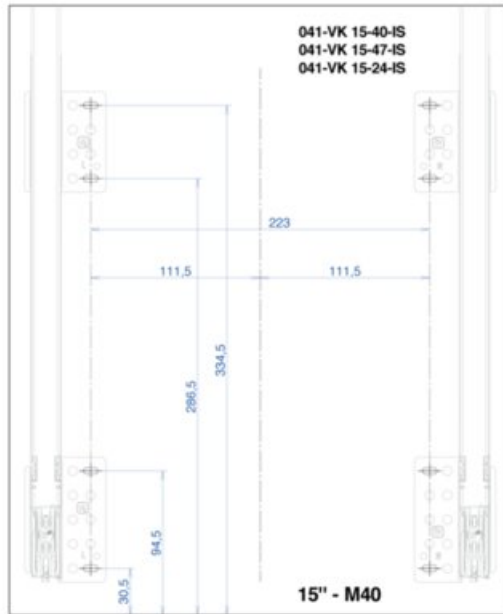

Technical Documents

View this product online at <https://marathonhardware.com/pd/041-VMK15-24-IS>