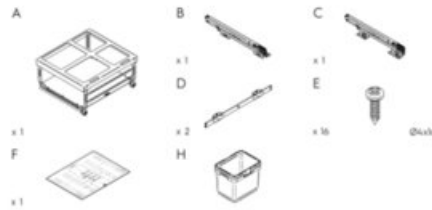

Technical Documents

Vibo KOMBI 2.0

Product Features

Marathon and Vibo's collaborative innovation, the Mini Kombi is the ideal solution for undersink waste storage. Effortlessly integrating into any kitchen with pullout or hinge-operated setups, these European-crafted systems support a hefty 40kg, fitting four key cabinet sizes - 15", 18", 21", and 24" - for unmatched durability and adaptability.

- Available in 4 widths: 15", 18", 21" and 24"
- Bottom mounted for easy installation on the floor of the cabinet
- Height: 334mm (13-5/32")†
- Compatible with 5/8" and 3/4" gables
- Adjustable door mount included
- Load capacity: 40kg (88lbs)

What's In the Box

- Frame
- Slides
- Screws
- Bins
- Template

Size	Capacity	Pull Out Dimensions (W x H x D)	Hinge Dimensions	Part#
15"	2x 12L	330mm x 334mm x 481mm (13 1/8" x 13 1/8" x 18 1/4")	330mm x 334mm x 481mm (12 1/8" x 13 1/8" x 18 1/4")	041-VMK15-24-IS
18"	2x 7L + 1x 16L	407mm x 334mm x 481mm (16 1/8" x 13 1/8" x 18 1/4")	380mm x 334mm x 481mm (14 1/8" x 13 1/8" x 18 1/4")	041-VMK18-30-IS
	2x 16L	407mm x 334mm x 481mm (16 1/8" x 13 1/8" x 18 1/4")	380mm x 334mm x 481mm (14 1/8" x 13 1/8" x 18 1/4")	041-VMK18-32-IS
21"	2x 7L + 1x 16L	483mm x 334mm x 481mm (19 1/8" x 13 1/8" x 18 1/4")	380mm x 334mm x 481mm (14 1/8" x 13 1/8" x 18 1/4")	041-VMK21-30-IS
	2x 16L	483mm x 334mm x 481mm (19 1/8" x 13 1/8" x 18 1/4")	380mm x 334mm x 481mm (14 1/8" x 13 1/8" x 18 1/4")	041-VMK21-32-IS
24"	2x 12L + 2x 7L	559mm x 334mm x 481mm (22 1/8" x 13 1/8" x 18 1/4")	530mm x 334mm x 481mm (20 1/8" x 13 1/8" x 18 1/4")	041-VMK24-38-IS
	2x 20L	559mm x 334mm x 481mm (22 1/8" x 13 1/8" x 18 1/4")	530mm x 334mm x 481mm (20 1/8" x 13 1/8" x 18 1/4")	041-VMK24-40-IS
--	--	--	--	041-VK-TOUCH