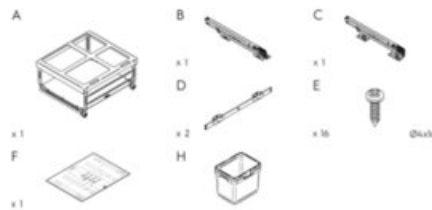

### Product Features

Marathon and Vibo's collaborative innovation, the Mini Kombi is the ideal solution for undersink waste storage. Effortlessly integrating into any kitchen with pullout or hinge-operated setups, these European-crafted systems support a hefty 40kg, fitting four key cabinet sizes - 15", 18", 21", and 24" - for unmatched durability and adaptability.

- Available in 4 widths: 15", 18", 21" and 24"
- Bottom mounted for easy installation on the floor of the cabinet
- Height: 334mm (13-5/32")†
- Compatible with 5/8" and 3/4" gables
- Adjustable door mount included
- Load capacity: 40kg (88lbs)

### What's In the Box

- Frame
- Slides
- Screws
- Bins
- Template

Size	Capacity	Pull Out Dimensions (W x H x D)	Hinge Dimensions	Part#
15"	2x 12L	330mm x 334mm x 481mm (13 1/8" x 13 1/8" x 18 1/4")	330mm x 334mm x 481mm (12 1/8" x 13 1/8" x 18 1/4")	041-VMK15-24-IS
18"	2x 7L + 1x 16L	407mm x 334mm x 481mm (16 1/8" x 13 1/8" x 18 1/4")	380mm x 334mm x 481mm (14 1/8" x 13 1/8" x 18 1/4")	041-VMK18-30-IS
	2x 16L	407mm x 334mm x 481mm (16 1/8" x 13 1/8" x 18 1/4")	380mm x 334mm x 481mm (14 1/8" x 13 1/8" x 18 1/4")	041-VMK18-32-IS
21"	2x 7L + 1x 16L	483mm x 334mm x 481mm (19 1/8" x 13 1/8" x 18 1/4")	380mm x 334mm x 481mm (14 1/8" x 13 1/8" x 18 1/4")	041-VMK21-30-IS
	2x 16L	483mm x 334mm x 481mm (19 1/8" x 13 1/8" x 18 1/4")	380mm x 334mm x 481mm (14 1/8" x 13 1/8" x 18 1/4")	041-VMK21-32-IS
24"	2x 12L + 2x 7L	559mm x 334mm x 481mm (22 1/8" x 13 1/8" x 18 1/4")	530mm x 334mm x 481mm (20 1/8" x 13 1/8" x 18 1/4")	041-VMK24-38-IS
	2x 20L	559mm x 334mm x 481mm (22 1/8" x 13 1/8" x 18 1/4")	530mm x 334mm x 481mm (20 1/8" x 13 1/8" x 18 1/4")	041-VMK24-40-IS
---	---	---	---	041-VK-TOUCH