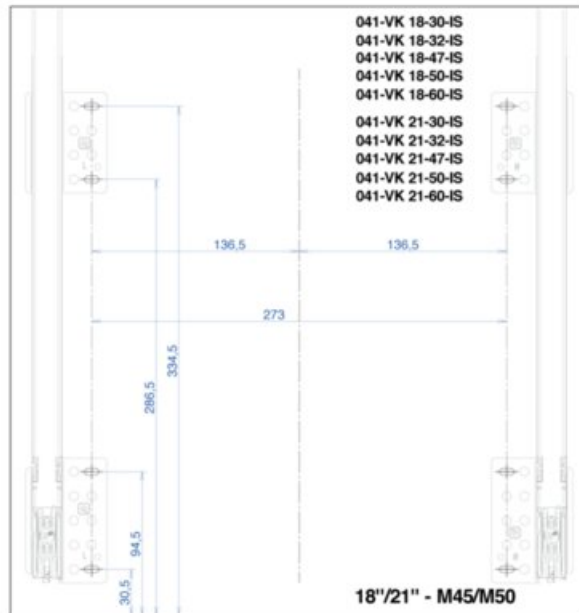

Technical Documents

View this product online at <https://marathonhardware.com/pd/041-VMK18-30-IS>