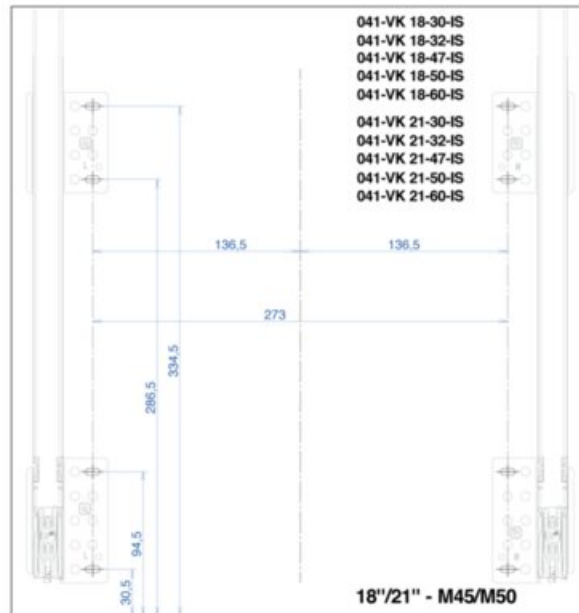

Technical Documents

View this product online at <https://marathonhardware.com/pd/041-VMK18-30-IS>