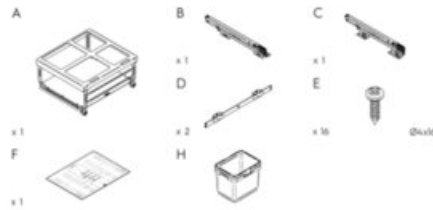

Technical Documents

Vibo KOMBI 2.0

Product Features

Marathon and Vibo's collaborative innovation, the Mini Kombi is the ideal solution for undersink waste storage. Effortlessly integrating into any kitchen with pullout or hinge-operated setups, these European-crafted systems support a hefty 40kg, fitting four key cabinet sizes - 15", 18", 21", and 24" - for unmatched durability and adaptability.

- Available in 4 widths: 15", 18", 21" and 24"
- Bottom mounted for easy installation on the floor of the cabinet
- Height: 334mm (13-5/32")†
- Compatible with 5/8" and 3/4" gables
- Adjustable door mount included
- Load capacity: 40kg (88lbs)

What's In the Box

- Frame
- Slides
- Screws
- Bins
- Template

Size	Capacity	Pull Out Dimensions (W x H x D)	Hinge Dimensions	Part#
15"	2x 12L	330mm x 334mm x 481mm (13 1/4" x 13 1/8" x 18 7/8")	330mm x 334mm x 481mm (12 9/16" x 13 1/8" x 18 7/8")	041-VMK15-24-IS
18"	2x 7L + 1x 16L	407mm x 334mm x 481mm (16 1/8" x 13 1/8" x 18 7/8")	380mm x 334mm x 481mm (14 9/16" x 13 1/8" x 18 7/8")	041-VMK18-30-IS
	2x 16L	407mm x 334mm x 481mm (16 1/8" x 13 1/8" x 18 7/8")	380mm x 334mm x 481mm (14 9/16" x 13 1/8" x 18 7/8")	041-VMK18-32-IS
21"	2x 7L + 1x 16L	483mm x 334mm x 481mm (19 1/8" x 13 1/8" x 18 7/8")	380mm x 334mm x 481mm (14 9/16" x 13 1/8" x 18 7/8")	041-VMK21-30-IS
	2x 16L	483mm x 334mm x 481mm (19 1/8" x 13 1/8" x 18 7/8")	380mm x 334mm x 481mm (14 9/16" x 13 1/8" x 18 7/8")	041-VMK21-32-IS
24"	2x 12L + 2x 7L	559mm x 334mm x 481mm (22 1/8" x 13 1/8" x 18 7/8")	530mm x 334mm x 481mm (20 9/16" x 13 1/8" x 18 7/8")	041-VMK24-38-IS
	2x 20L	559mm x 334mm x 481mm (22 1/8" x 13 1/8" x 18 7/8")	530mm x 334mm x 481mm (20 9/16" x 13 1/8" x 18 7/8")	041-VMK24-40-IS
--	--	--	--	041-VK-TOUCH