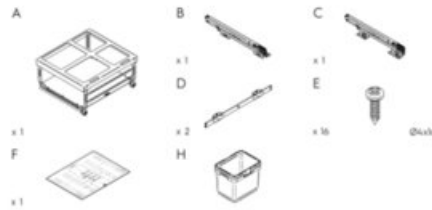

Technical Documents

Vibo KOMBI 2.0

Product Features

Marathon and Vibo's collaborative innovation, the Mini Kombi is the ideal solution for undersink waste storage. Effortlessly integrating into any kitchen with pullout or hinge-operated setups, these European-crafted systems support a hefty 40kg, fitting four key cabinet sizes - 15", 18", 21", and 24" - for unmatched durability and adaptability.

- Available in 4 widths: 15", 18", 21" and 24"
- Bottom mounted for easy installation on the floor of the cabinet
- Height: 334mm (13-5/32")†
- Compatible with 5/8" and 3/4" gables
- Adjustable door mount included
- Load capacity: 40kg (88lbs)

What's In the Box

- Frame
- Slides
- Screws
- Bins
- Template

Size	Capacity	Pull Out Dimensions (W x H x D)	Hinge Dimensions	Part#
15"	2x 12L	330mm x 334mm x 481mm (13 1/8" x 13 1/8" x 18 7/8")	330mm x 334mm x 481mm (12 9/16" x 13 1/8" x 18 7/8")	041-VMK15-24-IS
18"	2x 7L + 1x 16L	407mm x 334mm x 481mm (16 1/8" x 13 1/8" x 18 7/8")	380mm x 334mm x 481mm (14 9/16" x 13 1/8" x 18 7/8")	041-VMK18-30-IS
	2x 16L	407mm x 334mm x 481mm (16 1/8" x 13 1/8" x 18 7/8")	380mm x 334mm x 481mm (14 9/16" x 13 1/8" x 18 7/8")	041-VMK18-32-IS
21"	2x 7L + 1x 16L	483mm x 334mm x 481mm (19 1/8" x 13 1/8" x 18 7/8")	380mm x 334mm x 481mm (14 9/16" x 13 1/8" x 18 7/8")	041-VMK21-30-IS
	2x 16L	483mm x 334mm x 481mm (19 1/8" x 13 1/8" x 18 7/8")	380mm x 334mm x 481mm (14 9/16" x 13 1/8" x 18 7/8")	041-VMK21-32-IS
24"	2x 12L + 2x 7L	559mm x 334mm x 481mm (22 1/8" x 13 1/8" x 18 7/8")	530mm x 334mm x 481mm (20 9/16" x 13 1/8" x 18 7/8")	041-VMK24-38-IS
	2x 20L	559mm x 334mm x 481mm (22 1/8" x 13 1/8" x 18 7/8")	530mm x 334mm x 481mm (20 9/16" x 13 1/8" x 18 7/8")	041-VMK24-40-IS
--	--	--	--	041-VK-TOUCH