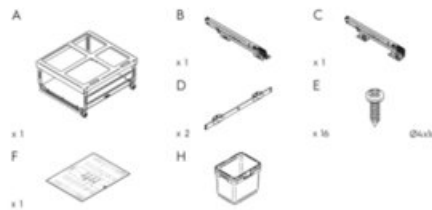

Technical Documents

Vibo KOMBI 2.0

Product Features

Marathon and Vibo's collaborative innovation, the Mini Kombi is the ideal solution for undersink waste storage. Effortlessly integrating into any kitchen with pullout or hinge-operated setups, these European-crafted systems support a hefty 40kg, fitting four key cabinet sizes - 15", 18", 21", and 24" - for unmatched durability and adaptability.

- Available in 4 widths: 15", 18", 21" and 24"
- Bottom mounted for easy installation on the floor of the cabinet
- Height: 334mm (13-5/32")†
- Compatible with 5/8" and 3/4" gables
- Adjustable door mount included
- Load capacity: 40kg (88lbs)

What's In the Box

- Frame
- Slides
- Screws
- Bins
- Template

Size	Capacity	Pull Out Dimensions (W x H x D)	Hinge Dimensions	Part#
15"	2x 12L	330mm x 334mm x 480mm (13 1/8" x 13 1/8" x 18 1/4")	330mm x 334mm x 480mm (12 1/4" x 13 1/8" x 18 1/4")	041-VMK15-24-IS
18"	2x 7L + 1x 16L	407mm x 334mm x 480mm (16 1/8" x 13 1/8" x 18 1/4")	380mm x 334mm x 480mm (14 1/4" x 13 1/8" x 18 1/4")	041-VMK18-30-IS
	2x 16L	407mm x 334mm x 480mm (16 1/8" x 13 1/8" x 18 1/4")	380mm x 334mm x 480mm (14 1/4" x 13 1/8" x 18 1/4")	041-VMK18-32-IS
21"	2x 7L + 1x 16L	483mm x 334mm x 480mm (19 1/8" x 13 1/8" x 18 1/4")	380mm x 334mm x 480mm (14 1/4" x 13 1/8" x 18 1/4")	041-VMK21-30-IS
	2x 16L	483mm x 334mm x 480mm (19 1/8" x 13 1/8" x 18 1/4")	380mm x 334mm x 480mm (14 1/4" x 13 1/8" x 18 1/4")	041-VMK21-32-IS
24"	2x 12L + 2x 7L	559mm x 334mm x 480mm (22 1/8" x 13 1/8" x 18 1/4")	530mm x 334mm x 480mm (20 1/4" x 13 1/8" x 18 1/4")	041-VMK24-38-IS
	2x 20L	559mm x 334mm x 480mm (22 1/8" x 13 1/8" x 18 1/4")	530mm x 334mm x 480mm (20 1/4" x 13 1/8" x 18 1/4")	041-VMK24-40-IS
---	---	---	---	041-VK-TOUCH