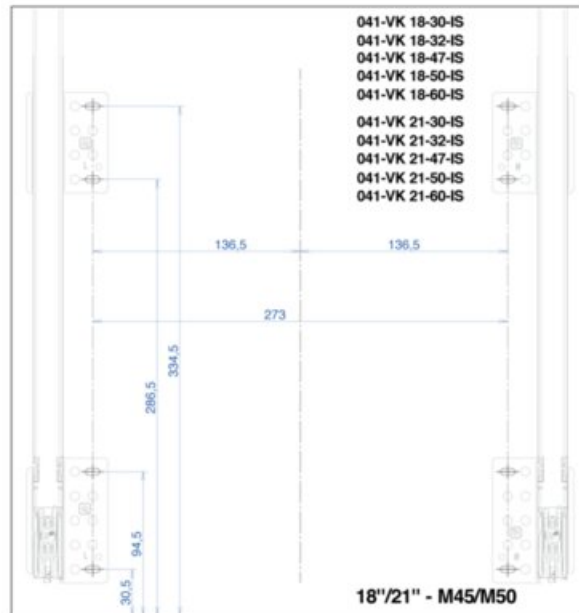

Technical Documents

View this product online at <https://marathonhardware.com/pd/041-VMK18-32-IS>