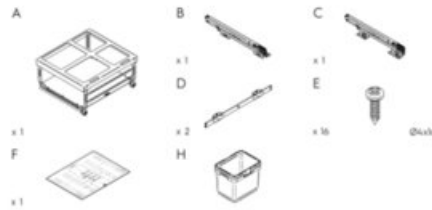

Technical Documents

Vibo KOMBI 2.0

Product Features

Marathon and Vibo's collaborative innovation, the Mini Kombi is the ideal solution for undersink waste storage. Effortlessly integrating into any kitchen with pullout or hinge-operated setups, these European-crafted systems support a hefty 40kg, fitting four key cabinet sizes - 15", 18", 21", and 24" - for unmatched durability and adaptability.

- Available in 4 widths: 15", 18", 21" and 24"
- Bottom mounted for easy installation on the floor of the cabinet
- Height: 334mm (13-5/32")†
- Compatible with 5/8" and 3/4" gables
- Adjustable door mount included
- Load capacity: 40kg (88lbs)

What's In the Box

- Frame
- Slides
- Screws
- Bins
- Template

Size	Capacity	Pull Out Dimensions (W x H x D)	Hinge Dimensions	Part#
15"	2x 12L	330mm x 334mm x 481mm (13 1/8" x 13 1/8" x 18 1/4")	330mm x 334mm x 481mm (12 1/4" x 13 1/8" x 18 1/4")	041-VMK15-24-IS
18"	2x 7L + 1x 16L	407mm x 334mm x 481mm (16 1/8" x 13 1/8" x 18 1/4")	380mm x 334mm x 481mm (14 1/4" x 13 1/8" x 18 1/4")	041-VMK18-30-IS
	2x 16L	407mm x 334mm x 481mm (16 1/8" x 13 1/8" x 18 1/4")	380mm x 334mm x 481mm (14 1/4" x 13 1/8" x 18 1/4")	041-VMK18-32-IS
21"	2x 7L + 1x 16L	483mm x 334mm x 481mm (19 1/8" x 13 1/8" x 18 1/4")	380mm x 334mm x 481mm (14 1/4" x 13 1/8" x 18 1/4")	041-VMK21-30-IS
	2x 16L	483mm x 334mm x 481mm (19 1/8" x 13 1/8" x 18 1/4")	380mm x 334mm x 481mm (14 1/4" x 13 1/8" x 18 1/4")	041-VMK21-32-IS
24"	2x 12L + 2x 7L	559mm x 334mm x 481mm (22 1/8" x 13 1/8" x 18 1/4")	530mm x 334mm x 481mm (20 1/4" x 13 1/8" x 18 1/4")	041-VMK24-38-IS
	2x 20L	559mm x 334mm x 481mm (22 1/8" x 13 1/8" x 18 1/4")	530mm x 334mm x 481mm (20 1/4" x 13 1/8" x 18 1/4")	041-VMK24-40-IS
---	---	---	---	041-VK-TOUCH