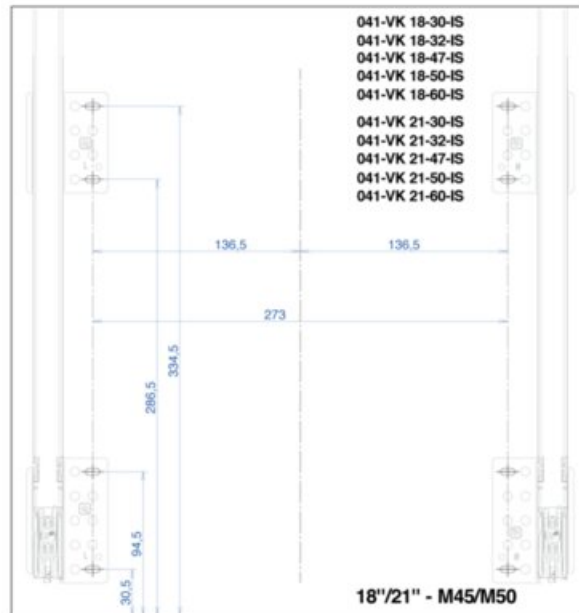

Technical Documents

View this product online at <https://marathonhardware.com/pd/041-VMK21-30-IS>