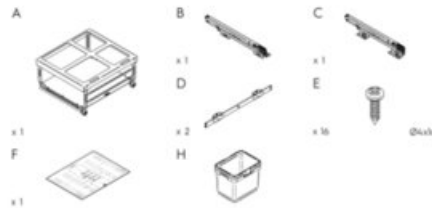

Technical Documents

Vibo KOMBI 2.0

Product Features

Marathon and Vibo's collaborative innovation, the Mini Kombi is the ideal solution for undersink waste storage. Effortlessly integrating into any kitchen with pullout or hinge-operated setups, these European-crafted systems support a hefty 40kg, fitting four key cabinet sizes - 15", 18", 21", and 24" - for unmatched durability and adaptability.

- Available in 4 widths: 15", 18", 21" and 24"
- Bottom mounted for easy installation on the floor of the cabinet
- Height: 334mm (13-5/32")†
- Compatible with 5/8" and 3/4" gables
- Adjustable door mount included
- Load capacity: 40kg (88lbs)

What's In the Box

- Frame
- Slides
- Screws
- Bins
- Template

Size	Capacity	Pull Out Dimensions (W x H x D)	Hinge Dimensions	Part#
15"	2x 12L	330mm x 334mm x 481mm (13 1/8" x 13 1/8" x 18 9/16")	330mm x 334mm x 481mm (12 9/16" x 13 1/8" x 18 9/16")	041-VMK15-24-IS
18"	2x 7L + 1x 16L	407mm x 334mm x 481mm (16 1/8" x 13 1/8" x 18 9/16")	380mm x 334mm x 481mm (14 9/16" x 13 1/8" x 18 9/16")	041-VMK18-30-IS
	2x 16L	407mm x 334mm x 481mm (16 1/8" x 13 1/8" x 18 9/16")	380mm x 334mm x 481mm (14 9/16" x 13 1/8" x 18 9/16")	041-VMK18-32-IS
21"	2x 7L + 1x 16L	483mm x 334mm x 481mm (19 1/8" x 13 1/8" x 18 9/16")	380mm x 334mm x 481mm (14 9/16" x 13 1/8" x 18 9/16")	041-VMK21-30-IS
	2x 16L	483mm x 334mm x 481mm (19 1/8" x 13 1/8" x 18 9/16")	380mm x 334mm x 481mm (14 9/16" x 13 1/8" x 18 9/16")	041-VMK21-32-IS
24"	2x 12L + 2x 7L	559mm x 334mm x 481mm (22 1/8" x 13 1/8" x 18 9/16")	530mm x 334mm x 481mm (20 9/16" x 13 1/8" x 18 9/16")	041-VMK24-38-IS
	2x 20L	559mm x 334mm x 481mm (22 1/8" x 13 1/8" x 18 9/16")	530mm x 334mm x 481mm (20 9/16" x 13 1/8" x 18 9/16")	041-VMK24-40-IS
--	--	--	--	041-VK-TOUCH