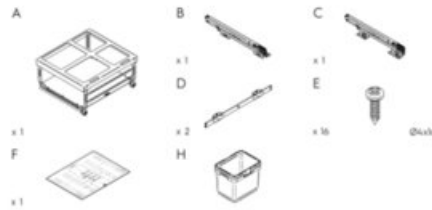

### Product Features

Marathon and Vibo's collaborative innovation, the Mini Kombi is the ideal solution for undersink waste storage. Effortlessly integrating into any kitchen with pullout or hinge-operated setups, these European-crafted systems support a hefty 40kg, fitting four key cabinet sizes - 15", 18", 21", and 24" - for unmatched durability and adaptability.

- Available in 4 widths: 15", 18", 21" and 24"
- Bottom mounted for easy installation on the floor of the cabinet
- Height: 334mm (13-5/32")†
- Compatible with 5/8" and 3/4" gables
- Adjustable door mount included
- Load capacity: 40kg (88lbs)

### What's In the Box

- Frame
- Slides
- Screws
- Bins
- Template

Size	Capacity	Pull Out Dimensions (W x H x D)	Hinge Dimensions	Part#
15"	2x 12L	330mm x 334mm x 481mm (13 1/8" x 13 1/8" x 18 1/4")	330mm x 334mm x 481mm (12 1/8" x 13 1/8" x 18 1/4")	041-VMK15-24-IS
18"	2x 7L + 1x 16L	407mm x 334mm x 481mm (16 1/8" x 13 1/8" x 18 1/4")	380mm x 334mm x 481mm (14 1/8" x 13 1/8" x 18 1/4")	041-VMK18-30-IS
	2x 16L	407mm x 334mm x 481mm (16 1/8" x 13 1/8" x 18 1/4")	380mm x 334mm x 481mm (14 1/8" x 13 1/8" x 18 1/4")	041-VMK18-32-IS
21"	2x 7L + 1x 16L	483mm x 334mm x 481mm (19 1/8" x 13 1/8" x 18 1/4")	380mm x 334mm x 481mm (14 1/8" x 13 1/8" x 18 1/4")	041-VMK21-30-IS
	2x 16L	483mm x 334mm x 481mm (19 1/8" x 13 1/8" x 18 1/4")	380mm x 334mm x 481mm (14 1/8" x 13 1/8" x 18 1/4")	041-VMK21-32-IS
24"	2x 12L + 2x 7L	559mm x 334mm x 481mm (22 1/8" x 13 1/8" x 18 1/4")	530mm x 334mm x 481mm (20 1/8" x 13 1/8" x 18 1/4")	041-VMK24-38-IS
	2x 20L	559mm x 334mm x 481mm (22 1/8" x 13 1/8" x 18 1/4")	530mm x 334mm x 481mm (20 1/8" x 13 1/8" x 18 1/4")	041-VMK24-40-IS
--	--	--	--	041-VK-TOUCH