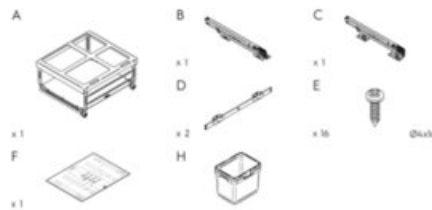

Technical Documents

Vibo KOMBI 2.0

Product Features

Marathon and Vibo's collaborative innovation, the Mini Kombi is the ideal solution for undersink waste storage. Effortlessly integrating into any kitchen with pullout or hinge-operated setups, these European-crafted systems support a hefty 40kg, fitting four key cabinet sizes - 15", 18", 21", and 24" - for unmatched durability and adaptability.

- Available in 4 widths: 15", 18", 21" and 24"
- Bottom mounted for easy installation on the floor of the cabinet
- Height: 334mm (13-5/32")†
- Compatible with 5/8" and 3/4" gables
- Adjustable door mount included
- Load capacity: 40kg (88lbs)

What's In the Box

- Frame
- Slides
- Screws
- Bins
- Template

Size	Capacity	Pull Out Dimensions (W x H x D)	Hinge Dimensions	Part#
15"	2x 12L	330mm x 334mm x 481mm (13 1/8" x 13 1/8" x 18 7/8")	330mm x 334mm x 481mm (12 9/16" x 13 1/8" x 18 7/8")	041-VMK15-24-IS
18"	2x 7L + 1x 16L	407mm x 334mm x 481mm (16 1/8" x 13 1/8" x 18 7/8")	380mm x 334mm x 481mm (14 9/16" x 13 1/8" x 18 7/8")	041-VMK18-30-IS
	2x 16L	407mm x 334mm x 481mm (16 1/8" x 13 1/8" x 18 7/8")	380mm x 334mm x 481mm (14 9/16" x 13 1/8" x 18 7/8")	041-VMK18-32-IS
21"	2x 7L + 1x 16L	483mm x 334mm x 481mm (19 1/8" x 13 1/8" x 18 7/8")	380mm x 334mm x 481mm (14 9/16" x 13 1/8" x 18 7/8")	041-VMK21-30-IS
	2x 16L	483mm x 334mm x 481mm (19 1/8" x 13 1/8" x 18 7/8")	380mm x 334mm x 481mm (14 9/16" x 13 1/8" x 18 7/8")	041-VMK21-32-IS
24"	2x 12L + 2x 7L	559mm x 334mm x 481mm (22 1/8" x 13 1/8" x 18 7/8")	530mm x 334mm x 481mm (20 9/16" x 13 1/8" x 18 7/8")	041-VMK24-38-IS
	2x 20L	559mm x 334mm x 481mm (22 1/8" x 13 1/8" x 18 7/8")	530mm x 334mm x 481mm (20 9/16" x 13 1/8" x 18 7/8")	041-VMK24-40-IS
---	---	---	---	041-VK-TOUCH