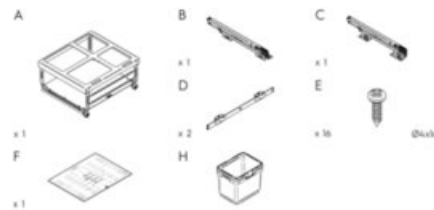

### Product Features

Marathon and Vibo's collaborative innovation, the Mini Kombi is the ideal solution for undersink waste storage. Effortlessly integrating into any kitchen with pullout or hinge-operated setups, these European-crafted systems support a hefty 40kg, fitting four key cabinet sizes - 15", 18", 21", and 24" - for unmatched durability and adaptability.

- Available in 4 widths: 15", 18", 21" and 24"
- Bottom mounted for easy installation on the floor of the cabinet
- Height: 334mm (13-5/32")†
- Compatible with 5/8" and 3/4" gables
- Adjustable door mount included
- Load capacity: 40kg (88lbs)

### What's In the Box

- Frame
- Slides
- Screws
- Bins
- Template

Size	Capacity	Pull Out Dimensions (W x H x D)	Hinge Dimensions	Part#
15"	2x 12L	330mm x 334mm x 480mm (13 1/8" x 13 1/8" x 18 1/4")	330mm x 334mm x 480mm (12 1/4" x 13 1/8" x 18 1/4")	041-VMK15-24-IS
18"	2x 7L + 1x 16L	407mm x 334mm x 480mm (16 1/8" x 13 1/8" x 18 1/4")	380mm x 334mm x 480mm (14 1/4" x 13 1/8" x 18 1/4")	041-VMK18-30-IS
	2x 16L	407mm x 334mm x 480mm (16 1/8" x 13 1/8" x 18 1/4")	380mm x 334mm x 480mm (14 1/4" x 13 1/8" x 18 1/4")	041-VMK18-32-IS
21"	2x 7L + 1x 16L	483mm x 334mm x 480mm (19 1/8" x 13 1/8" x 18 1/4")	380mm x 334mm x 480mm (14 1/4" x 13 1/8" x 18 1/4")	041-VMK21-30-IS
	2x 16L	483mm x 334mm x 480mm (19 1/8" x 13 1/8" x 18 1/4")	380mm x 334mm x 480mm (14 1/4" x 13 1/8" x 18 1/4")	041-VMK21-32-IS
24"	2x 12L + 2x 7L	559mm x 334mm x 480mm (22 1/8" x 13 1/8" x 18 1/4")	530mm x 334mm x 480mm (20 1/4" x 13 1/8" x 18 1/4")	041-VMK24-38-IS
	2x 20L	559mm x 334mm x 480mm (22 1/8" x 13 1/8" x 18 1/4")	530mm x 334mm x 480mm (20 1/4" x 13 1/8" x 18 1/4")	041-VMK24-40-IS
---	---	---	---	041-VK-TOUCH