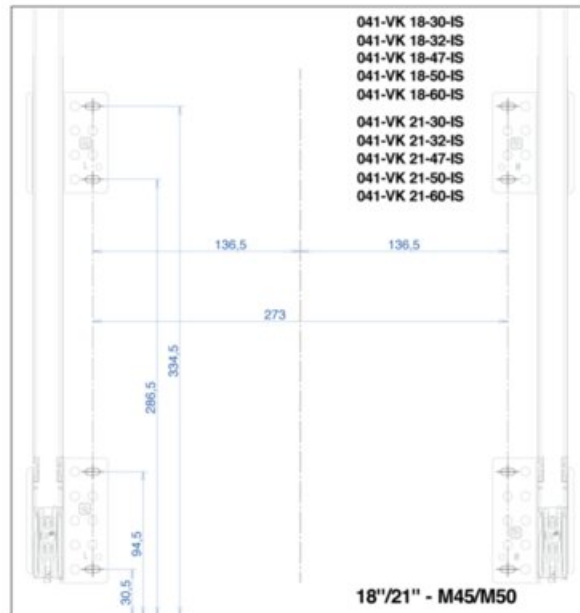

Technical Documents

View this product online at <https://marathonhardware.com/pd/041-VMK21-32-IS>