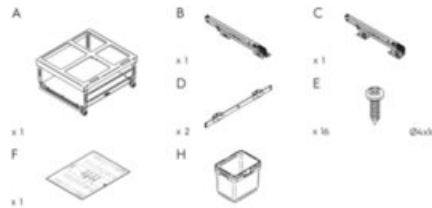

Technical Documents

Vibo KOMBI 2.0

Product Features

Marathon and Vibo's collaborative innovation, the Mini Kombi is the ideal solution for undersink waste storage. Effortlessly integrating into any kitchen with pullout or hinge-operated setups, these European-crafted systems support a hefty 40kg, fitting four key cabinet sizes - 15", 18", 21", and 24" - for unmatched durability and adaptability.

- Available in 4 widths: 15", 18", 21" and 24"
- Bottom mounted for easy installation on the floor of the cabinet
- Height: 334mm (13-5/32")†
- Compatible with 5/8" and 3/4" gables
- Adjustable door mount included
- Load capacity: 40kg (88lbs)

What's In the Box

- Frame
- Slides
- Screws
- Bins
- Template

Size	Capacity	Pull Out Dimensions (W x H x D)	Hinge Dimensions	Part#
15"	2x 12L	330mm x 334mm x 481mm (13 1/8" x 13 1/8" x 18 7/8")	330mm x 334mm x 481mm (12 9/16" x 13 1/8" x 18 7/8")	041-VMK15-24-IS
18"	2x 7L + 1x 16L	407mm x 334mm x 481mm (16 1/8" x 13 1/8" x 18 7/8")	380mm x 334mm x 481mm (14 9/16" x 13 1/8" x 18 7/8")	041-VMK18-30-IS
	2x 16L	407mm x 334mm x 481mm (16 1/8" x 13 1/8" x 18 7/8")	380mm x 334mm x 481mm (14 9/16" x 13 1/8" x 18 7/8")	041-VMK18-32-IS
21"	2x 7L + 1x 16L	483mm x 334mm x 481mm (19 1/8" x 13 1/8" x 18 7/8")	380mm x 334mm x 481mm (14 9/16" x 13 1/8" x 18 7/8")	041-VMK21-30-IS
	2x 16L	483mm x 334mm x 481mm (19 1/8" x 13 1/8" x 18 7/8")	380mm x 334mm x 481mm (14 9/16" x 13 1/8" x 18 7/8")	041-VMK21-32-IS
24"	2x 12L + 2x 7L	559mm x 334mm x 481mm (22 1/8" x 13 1/8" x 18 7/8")	530mm x 334mm x 481mm (20 9/16" x 13 1/8" x 18 7/8")	041-VMK24-38-IS
	2x 20L	559mm x 334mm x 481mm (22 1/8" x 13 1/8" x 18 7/8")	530mm x 334mm x 481mm (20 9/16" x 13 1/8" x 18 7/8")	041-VMK24-40-IS
--	--	--	--	041-VK-TOUCH