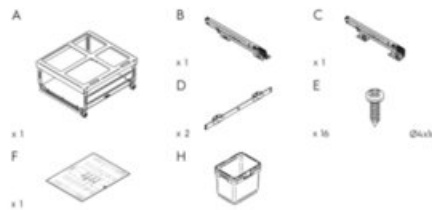

### Product Features

Marathon and Vibo's collaborative innovation, the Mini Kombi is the ideal solution for undersink waste storage. Effortlessly integrating into any kitchen with pullout or hinge-operated setups, these European-crafted systems support a hefty 40kg, fitting four key cabinet sizes - 15", 18", 21", and 24" - for unmatched durability and adaptability.

- Available in 4 widths: 15", 18", 21" and 24"
- Bottom mounted for easy installation on the floor of the cabinet
- Height: 334mm (13-5/32")†
- Compatible with 5/8" and 3/4" gables
- Adjustable door mount included
- Load capacity: 40kg (88lbs)

### What's In the Box

- Frame
- Slides
- Screws
- Bins
- Template

Size	Capacity	Pull Out Dimensions (W x H x D)	Hinge Dimensions	Part#
15"	2x 12L	330mm x 334mm x 480mm (13 1/8" x 13 1/8" x 18 7/8")	330mm x 334mm x 480mm (12 9/16" x 13 1/8" x 18 7/8")	041-VMK15-24-IS
18"	2x 7L + 1x 16L	407mm x 334mm x 480mm (16 1/8" x 13 1/8" x 18 7/8")	380mm x 334mm x 480mm (14 9/16" x 13 1/8" x 18 7/8")	041-VMK18-30-IS
	2x 16L	407mm x 334mm x 480mm (16 1/8" x 13 1/8" x 18 7/8")	380mm x 334mm x 480mm (14 9/16" x 13 1/8" x 18 7/8")	041-VMK18-32-IS
21"	2x 7L + 1x 16L	483mm x 334mm x 480mm (19 1/8" x 13 1/8" x 18 7/8")	380mm x 334mm x 480mm (14 9/16" x 13 1/8" x 18 7/8")	041-VMK21-30-IS
	2x 16L	483mm x 334mm x 480mm (19 1/8" x 13 1/8" x 18 7/8")	380mm x 334mm x 480mm (14 9/16" x 13 1/8" x 18 7/8")	041-VMK21-32-IS
24"	2x 12L + 2x 7L	559mm x 334mm x 480mm (22 1/8" x 13 1/8" x 18 7/8")	530mm x 334mm x 480mm (20 9/16" x 13 1/8" x 18 7/8")	041-VMK24-38-IS
	2x 20L	559mm x 334mm x 480mm (22 1/8" x 13 1/8" x 18 7/8")	530mm x 334mm x 480mm (20 9/16" x 13 1/8" x 18 7/8")	041-VMK24-40-IS
---	---	---	---	041-VK-TOUCH