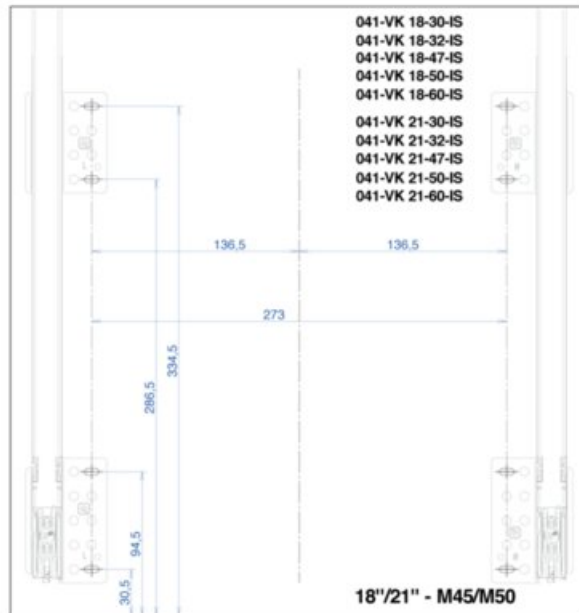

Technical Documents

View this product online at <https://marathonhardware.com/pd/041-VMK21-32-IS>