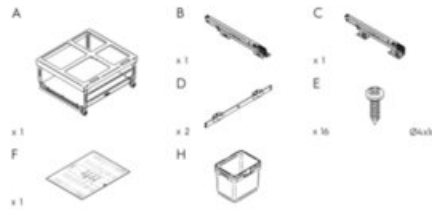

Technical Documents

Vibo KOMBI 2.0

Product Features

Marathon and Vibo's collaborative innovation, the Mini Kombi is the ideal solution for undersink waste storage. Effortlessly integrating into any kitchen with pullout or hinge-operated setups, these European-crafted systems support a hefty 40kg, fitting four key cabinet sizes - 15", 18", 21", and 24" - for unmatched durability and adaptability.

- Available in 4 widths: 15", 18", 21" and 24"
- Bottom mounted for easy installation on the floor of the cabinet
- Height: 334mm (13-5/32")†
- Compatible with 5/8" and 3/4" gables
- Adjustable door mount included
- Load capacity: 40kg (88lbs)

What's In the Box

- Frame
- Slides
- Screws
- Bins
- Template

| Size | Capacity | Pull Out Dimensions (W x H x D) | Hinge Dimensions | Part# |
|------|----------------|---|---|-----------------|
| 15" | 2x 12L | 330mm x 334mm x 481mm (13 1/4" x 13 1/8" x 18 1/4") | 330mm x 334mm x 481mm (12 1/4" x 13 1/8" x 18 1/4") | 041-VMK15-24-IS |
| 18" | 2x 7L + 1x 16L | 407mm x 334mm x 481mm (16 1/8" x 13 1/8" x 18 1/4") | 380mm x 334mm x 481mm (14 1/4" x 13 1/8" x 18 1/4") | 041-VMK18-30-IS |
| | 2x 16L | 407mm x 334mm x 481mm (16 1/8" x 13 1/8" x 18 1/4") | 380mm x 334mm x 481mm (14 1/4" x 13 1/8" x 18 1/4") | 041-VMK18-32-IS |
| 21" | 2x 7L + 1x 16L | 483mm x 334mm x 481mm (19 1/8" x 13 1/8" x 18 1/4") | 380mm x 334mm x 481mm (14 1/4" x 13 1/8" x 18 1/4") | 041-VMK21-30-IS |
| | 2x 16L | 483mm x 334mm x 481mm (19 1/8" x 13 1/8" x 18 1/4") | 380mm x 334mm x 481mm (14 1/4" x 13 1/8" x 18 1/4") | 041-VMK21-32-IS |
| 24" | 2x 12L + 2x 7L | 559mm x 334mm x 481mm (22 1/8" x 13 1/8" x 18 1/4") | 530mm x 334mm x 481mm (20 1/4" x 13 1/8" x 18 1/4") | 041-VMK24-38-IS |
| | 2x 20L | 559mm x 334mm x 481mm (22 1/8" x 13 1/8" x 18 1/4") | 530mm x 334mm x 481mm (20 1/4" x 13 1/8" x 18 1/4") | 041-VMK24-40-IS |
| -- | -- | -- | -- | 041-VK-TOUCH |