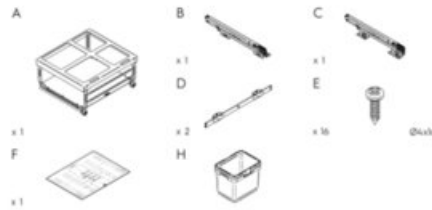

Technical Documents

Vibo KOMBI 2.0

Product Features

Marathon and Vibo's collaborative innovation, the Mini Kombi is the ideal solution for undersink waste storage. Effortlessly integrating into any kitchen with pullout or hinge-operated setups, these European-crafted systems support a hefty 40kg, fitting four key cabinet sizes - 15", 18", 21", and 24" - for unmatched durability and adaptability.

- Available in 4 widths: 15", 18", 21" and 24"
- Bottom mounted for easy installation on the floor of the cabinet
- Height: 334mm (13-5/32")†
- Compatible with 5/8" and 3/4" gables
- Adjustable door mount included
- Load capacity: 40kg (88lbs)

What's In the Box

- Frame
- Slides
- Screws
- Bins
- Template

Size	Capacity	Pull Out Dimensions (W x H x D)	Hinge Dimensions	Part#
15"	2x 12L	330mm x 334mm x 481mm (13 1/4" x 13 1/8" x 18 1/4")	330mm x 334mm x 481mm (12 1/4" x 13 1/8" x 18 1/4")	041-VMK15-24-IS
18"	2x 7L + 1x 16L	407mm x 334mm x 481mm (16 1/8" x 13 1/8" x 18 1/4")	380mm x 334mm x 481mm (14 1/4" x 13 1/8" x 18 1/4")	041-VMK18-30-IS
	2x 16L	407mm x 334mm x 481mm (16 1/8" x 13 1/8" x 18 1/4")	380mm x 334mm x 481mm (14 1/4" x 13 1/8" x 18 1/4")	041-VMK18-32-IS
21"	2x 7L + 1x 16L	483mm x 334mm x 481mm (19 1/8" x 13 1/8" x 18 1/4")	380mm x 334mm x 481mm (14 1/4" x 13 1/8" x 18 1/4")	041-VMK21-30-IS
	2x 16L	483mm x 334mm x 481mm (19 1/8" x 13 1/8" x 18 1/4")	380mm x 334mm x 481mm (14 1/4" x 13 1/8" x 18 1/4")	041-VMK21-32-IS
24"	2x 12L + 2x 7L	559mm x 334mm x 481mm (22 1/8" x 13 1/8" x 18 1/4")	530mm x 334mm x 481mm (20 1/4" x 13 1/8" x 18 1/4")	041-VMK24-38-IS
	2x 20L	559mm x 334mm x 481mm (22 1/8" x 13 1/8" x 18 1/4")	530mm x 334mm x 481mm (20 1/4" x 13 1/8" x 18 1/4")	041-VMK24-40-IS
--	--	--	--	041-VK-TOUCH