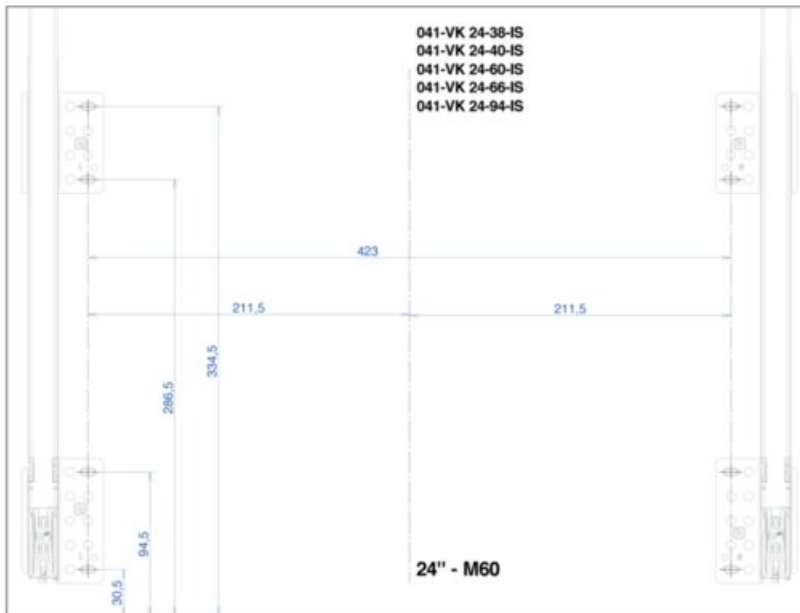

Technical Documents

View this product online at <https://marathonhardware.com/pd/041-VMK24-40-IS>