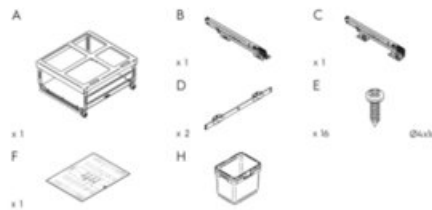

### Product Features

Marathon and Vibo's collaborative innovation, the Mini Kombi is the ideal solution for undersink waste storage. Effortlessly integrating into any kitchen with pullout or hinge-operated setups, these European-crafted systems support a hefty 40kg, fitting four key cabinet sizes - 15", 18", 21", and 24" - for unmatched durability and adaptability.

- Available in 4 widths: 15", 18", 21" and 24"
- Bottom mounted for easy installation on the floor of the cabinet
- Height: 334mm (13-5/32")†
- Compatible with 5/8" and 3/4" gables
- Adjustable door mount included
- Load capacity: 40kg (88lbs)

### What's In the Box

- Frame
- Slides
- Screws
- Bins
- Template

Size	Capacity	Pull Out Dimensions (W x H x D)	Hinge Dimensions	Part#
15"	2x 12L	330mm x 334mm x 480mm (13 1/8" x 13 1/8" x 18 7/8")	330mm x 334mm x 480mm (12 9/16" x 13 1/8" x 18 7/8")	041-VMK15-24-IS
18"	2x 7L + 1x 16L	407mm x 334mm x 480mm (16 1/8" x 13 1/8" x 18 7/8")	380mm x 334mm x 480mm (14 9/16" x 13 1/8" x 18 7/8")	041-VMK18-30-IS*
	2x 16L	407mm x 334mm x 480mm (16 1/8" x 13 1/8" x 18 7/8")	380mm x 334mm x 480mm (14 9/16" x 13 1/8" x 18 7/8")	041-VMK18-32-IS*
21"	2x 7L + 1x 16L	483mm x 334mm x 480mm (19 1/8" x 13 1/8" x 18 7/8")	380mm x 334mm x 480mm (14 9/16" x 13 1/8" x 18 7/8")	041-VMK21-30-IS*
	2x 16L	483mm x 334mm x 480mm (19 1/8" x 13 1/8" x 18 7/8")	380mm x 334mm x 480mm (14 9/16" x 13 1/8" x 18 7/8")	041-VMK21-32-IS*
24"	2x 12L + 2x 7L	559mm x 334mm x 480mm (22 1/8" x 13 1/8" x 18 7/8")	530mm x 334mm x 480mm (20 9/16" x 13 1/8" x 18 7/8")	041-VMK24-38-IS
	2x 20L	559mm x 334mm x 480mm (22 1/8" x 13 1/8" x 18 7/8")	530mm x 334mm x 480mm (20 9/16" x 13 1/8" x 18 7/8")	041-VMK24-40-IS*
---	---	---	---	041-VK-TOUCH