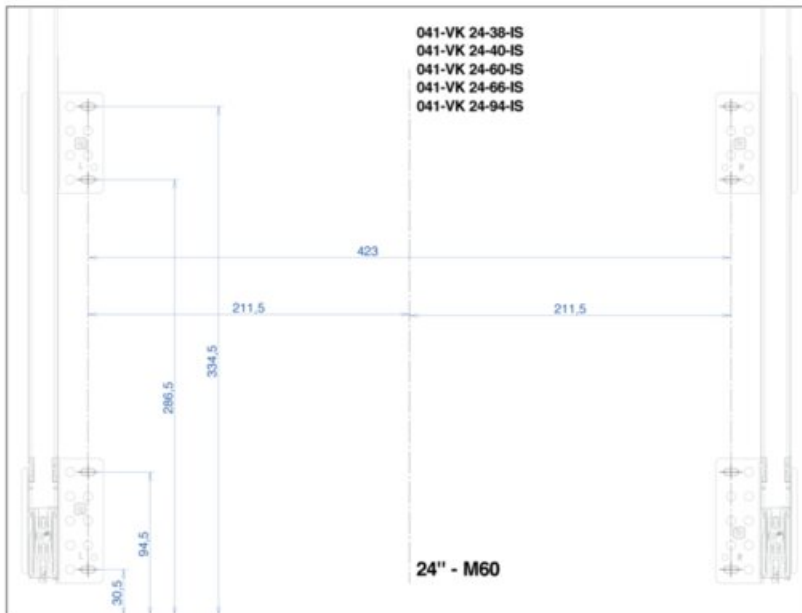

Technical Documents

View this product online at <https://marathonhardware.com/pd/041-VMK24-40-IS>