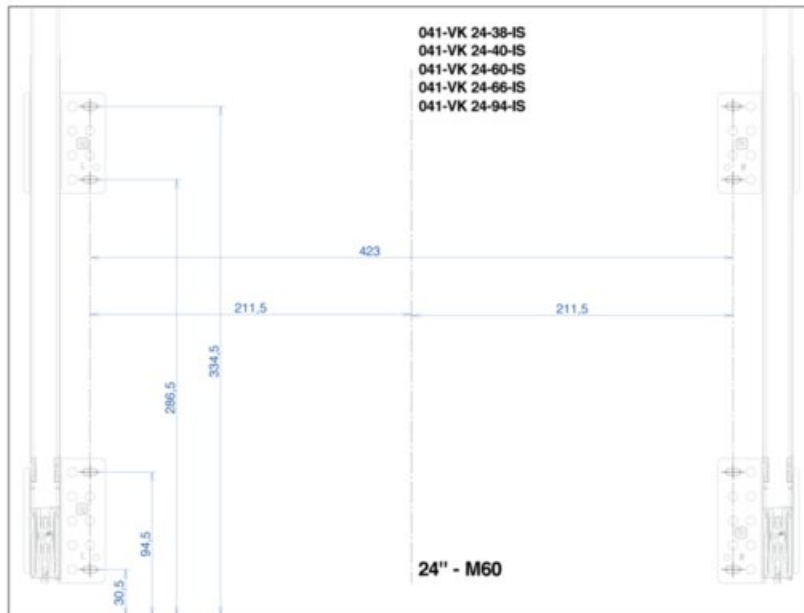

Technical Documents

View this product online at <https://marathonhardware.com/pd/041-VMK24-40-IS>