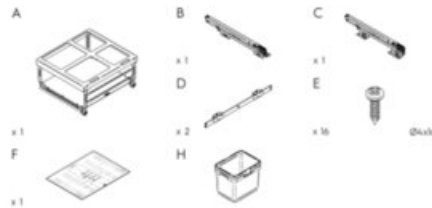

Technical Documents

Vibo KOMBI 2.0

Product Features

Marathon and Vibo's collaborative innovation, the Mini Kombi is the ideal solution for undersink waste storage. Effortlessly integrating into any kitchen with pullout or hinge-operated setups, these European-crafted systems support a hefty 40kg, fitting four key cabinet sizes - 15", 18", 21", and 24" - for unmatched durability and adaptability.

- Available in 4 widths: 15", 18", 21" and 24"
- Bottom mounted for easy installation on the floor of the cabinet
- Height: 334mm (13-5/32")†
- Compatible with 5/8" and 3/4" gables
- Adjustable door mount included
- Load capacity: 40kg (88lbs)

What's In the Box

- Frame
- Slides
- Screws
- Bins
- Template

Size	Capacity	Pull Out Dimensions (W x H x D)	Hinge Dimensions	Part#
15"	2x 12L	330mm x 334mm x 480mm (13 1/8" x 13 1/8" x 18 7/8")	330mm x 334mm x 480mm (12 9/16" x 13 1/8" x 18 7/8")	041-VMK15-24-IS
18"	2x 7L + 1x 16L	407mm x 334mm x 480mm (16 1/8" x 13 1/8" x 18 7/8")	380mm x 334mm x 480mm (14 9/16" x 13 1/8" x 18 7/8")	041-VMK18-30-IS
	2x 16L	407mm x 334mm x 480mm (16 1/8" x 13 1/8" x 18 7/8")	380mm x 334mm x 480mm (14 9/16" x 13 1/8" x 18 7/8")	041-VMK18-32-IS
21"	2x 7L + 1x 16L	483mm x 334mm x 480mm (19 1/8" x 13 1/8" x 18 7/8")	380mm x 334mm x 480mm (14 9/16" x 13 1/8" x 18 7/8")	041-VMK21-30-IS
	2x 16L	483mm x 334mm x 480mm (19 1/8" x 13 1/8" x 18 7/8")	380mm x 334mm x 480mm (14 9/16" x 13 1/8" x 18 7/8")	041-VMK21-32-IS
24"	2x 12L + 2x 7L	559mm x 334mm x 480mm (22 1/8" x 13 1/8" x 18 7/8")	530mm x 334mm x 480mm (20 9/16" x 13 1/8" x 18 7/8")	041-VMK24-38-IS
	2x 20L	559mm x 334mm x 480mm (22 1/8" x 13 1/8" x 18 7/8")	530mm x 334mm x 480mm (20 9/16" x 13 1/8" x 18 7/8")	041-VMK24-40-IS
---	---	---	---	041-VK-TOUCH