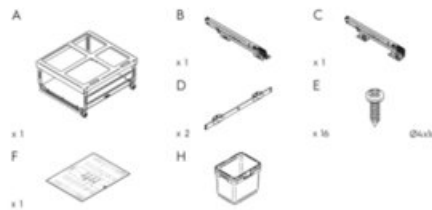

Technical Documents

Vibo KOMBI 2.0

Product Features

Marathon and Vibo's collaborative innovation, the Mini Kombi is the ideal solution for undersink waste storage. Effortlessly integrating into any kitchen with pullout or hinge-operated setups, these European-crafted systems support a hefty 40kg, fitting four key cabinet sizes - 15", 18", 21", and 24" - for unmatched durability and adaptability.

- Available in 4 widths: 15", 18", 21" and 24"
- Bottom mounted for easy installation on the floor of the cabinet
- Height: 334mm (13-5/32")†
- Compatible with 5/8" and 3/4" gables
- Adjustable door mount included
- Load capacity: 40kg (88lbs)

What's In the Box

- Frame
- Slides
- Screws
- Bins
- Template

Size	Capacity	Pull Out Dimensions (W x H x D)	Hinge Dimensions	Part#
15"	2x 12L	330mm x 334mm x 480mm (13 1/8" x 13 1/8" x 18 1/4")	330mm x 334mm x 480mm (12 1/4" x 13 1/8" x 18 1/4")	041-VMK15-24-IS
18"	2x 7L + 1x 16L	407mm x 334mm x 480mm (16 1/8" x 13 1/8" x 18 1/4")	380mm x 334mm x 480mm (14 1/8" x 13 1/8" x 18 1/4")	041-VMK18-30-IS
	2x 16L	407mm x 334mm x 480mm (16 1/8" x 13 1/8" x 18 1/4")	380mm x 334mm x 480mm (14 1/8" x 13 1/8" x 18 1/4")	041-VMK18-32-IS
21"	2x 7L + 1x 16L	483mm x 334mm x 480mm (19 1/8" x 13 1/8" x 18 1/4")	380mm x 334mm x 480mm (14 1/8" x 13 1/8" x 18 1/4")	041-VMK21-30-IS
	2x 16L	483mm x 334mm x 480mm (19 1/8" x 13 1/8" x 18 1/4")	380mm x 334mm x 480mm (14 1/8" x 13 1/8" x 18 1/4")	041-VMK21-32-IS
24"	2x 12L + 2x 7L	559mm x 334mm x 480mm (22 1/8" x 13 1/8" x 18 1/4")	530mm x 334mm x 480mm (20 1/4" x 13 1/8" x 18 1/4")	041-VMK24-38-IS
	2x 20L	559mm x 334mm x 480mm (22 1/8" x 13 1/8" x 18 1/4")	530mm x 334mm x 480mm (20 1/4" x 13 1/8" x 18 1/4")	041-VMK24-40-IS
---	---	---	---	041-VK-TOUCH